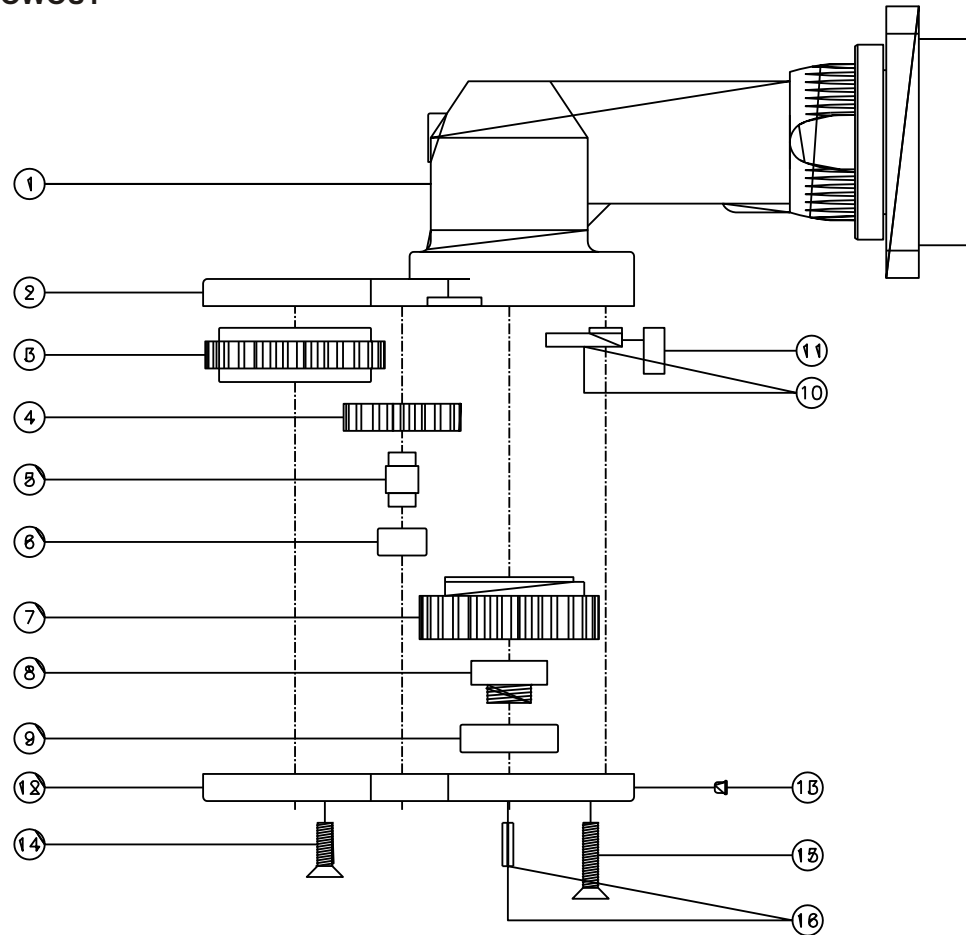

D & D PRODUCTION INC.

ASSEMBLY NO. 562038-00

HEAD NO. 8730

CROWFOOT ASS'Y
Rev. C
01-24-01

2500 WILLIAMS DRIVE • WATERFORD, MI • 48328

PHONE : (248) 334-2112 • FAX : (248) 334-0062

SIDE VIEW

TOP VIEW

GEAR ASSEMBLY

PARTS BLOWOUT

ITEM	DESCRIPTION	PART NO.	ITEM	DESCRIPTION	PART NO.	ITEM	DESCRIPTION	PART NO.
1	Angle Head	GSE 5720	11	Pawl Spring	RSS-0417			
2	Gear Housing (Top)	562038-00-H	12	Gear Housing (Bottom)	562038-00-P			
3	Socket Gear	142720-1-XX	13	Grease Fitting	1877			
4	Idler Gear (2)	141710	14	Screw #1 (2)	S-1010			
5	Idler Pin (2)	IP-6520	15	Screw #2 (4)	S-1014			
6	Needle Bearing (2)	B-65	16	Roll Pin (2)	RP-808			
7	Drive Cam Gear	142723R-SDC						
8	Drive Cam Pin	TP-14616B						
9	Needle Bearing	B-146						
10	Pawl	1105-PS-P						