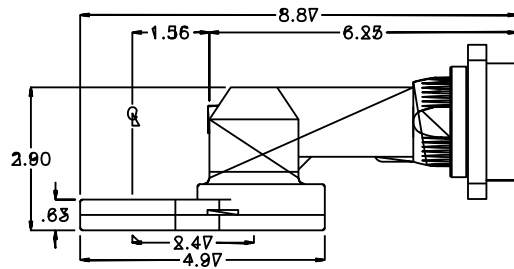

D & D PRODUCTION INC.

ASSEMBLY NO. 562038-00

HEAD NO. 8730

CROWFOOT ASS'Y
Rev. C
01-24-01

2500 WILLIAMS DRIVE • WATERFORD, MI • 48328

PHONE : (248) 334-2112 • FAX : (248) 334-0062

SIDE VIEW

TOP VIEW

GEAR ASSEMBLY

PARTS BLOWOUT

ITEM	DESCRIPTION	PART NO.	ITEM	DESCRIPTION	PART NO.	ITEM	DESCRIPTION	PART NO.
1	Angle Head	GSE 5720	11	Pawl Spring	RSS-0417			
2	Gear Housing (Top)	562038-00-H	12	Gear Housing (Bottom)	562038-00-P			
3	Socket Gear	142720-1-XX	13	Grease Fitting	1877			
4	Idler Gear (2)	141710	14	Screw #1 (2)	S-1010			
5	Idler Pin (2)	IP-6520	15	Screw #2 (4)	S-1014			
6	Needle Bearing (2)	B-65	16	Roll Pin (2)	RP-808			
7	Drive Cam Gear	142723R-SDC						
8	Drive Cam Pin	TP-14616B						
9	Needle Bearing	B-146						
10	Pawl	1105-PS-P						