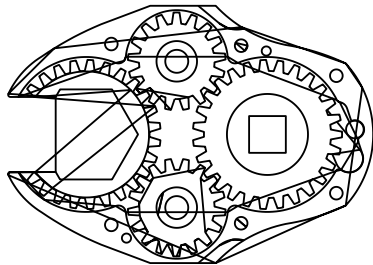

D & D PRODUCTION INC.

ASSEMBLY NO. 562038-00

HEAD NO. 8730

CROWFOOT ASS'Y
Rev. C
01-24-01

2500 WILLIAMS DRIVE • WATERFORD, MI • 48328

PHONE : (248) 334-2112 • FAX : (248) 334-0062

SIDE VIEW

TOP VIEW

GEAR ASSEMBLY

PARTS BLOWOUT

ITEM	DESCRIPTION	PART NO.	ITEM	DESCRIPTION	PART NO.	ITEM	DESCRIPTION	PART NO.
1	Angle Head	GSE 5720	11	Pawl Spring	RSS-0417			
2	Gear Housing (Top)	562038-00-H	12	Gear Housing (Bottom)	562038-00-P			
3	Socket Gear	142720-1-XX	13	Grease Fitting	1877			
4	Idler Gear (2)	141710	14	Screw #1 (2)	S-1010			
5	Idler Pin (2)	IP-6520	15	Screw #2 (4)	S-1014			
6	Needle Bearing (2)	B-65	16	Roll Pin (2)	RP-808			
7	Drive Cam Gear	142723R-SDC						
8	Drive Cam Pin	TP-14616B						
9	Needle Bearing	B-146						
10	Pawl	1105-PS-P						