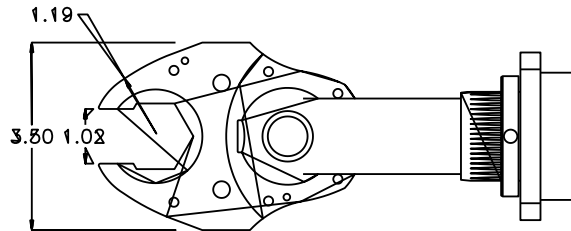

D & D PRODUCTION INC.

ASSEMBLY NO. 562038-00

HEAD NO. 8730

CROWFOOT ASS'Y
Rev. C
01-24-01

2500 WILLIAMS DRIVE • WATERFORD, MI • 48328

PHONE : (248) 334-2112 • FAX : (248) 334-0062

SIDE VIEW

TOP VIEW

GEAR ASSEMBLY

PARTS BLOWOUT

ITEM	DESCRIPTION	PART NO.	ITEM	DESCRIPTION	PART NO.	ITEM	DESCRIPTION	PART NO.
1	Angle Head	GSE 5720	11	Pawl Spring	RSS-0417			
2	Gear Housing (Top)	562038-00-H	12	Gear Housing (Bottom)	562038-00-P			
3	Socket Gear	142720-1-XX	13	Grease Fitting	1877			
4	Idler Gear (2)	141710	14	Screw #1 (2)	S-1010			
5	Idler Pin (2)	IP-6520	15	Screw #2 (4)	S-1014			
6	Needle Bearing (2)	B-65	16	Roll Pin (2)	RP-808			
7	Drive Cam Gear	142723R-SDC						
8	Drive Cam Pin	TP-14616B						
9	Needle Bearing	B-146						
10	Pawl	1105-PS-P						