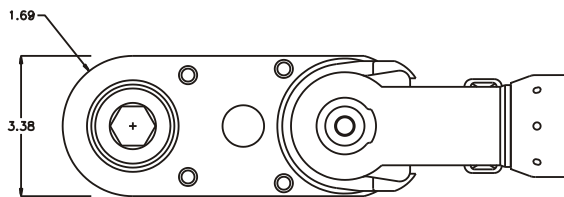

D & D PRODUCTION INC.

ASSEMBLY NO. 543654

HEAD NO. 3802

CROWFOOT ASS'Y
Rev. A
03-25-02

2500 WILLIAMS DRIVE • WATERFORD, MI • 48328

PHONE : (248) 334-2112 • FAX : (248) 334-0062

SIDE VIEW

TOP VIEW

GEAR ASSEMBLY

PARTS BLOWOUT

ITEM	DESCRIPTION	PART NO.	ITEM	DESCRIPTION	PART NO.	ITEM	DESCRIPTION	PART NO.
1	Angle Head	A/C 19	11	Idler Gear	143717			
2	Flange Adapter	FA-5220-5819	12	Drive Gear	143149-34SD			
3	Shoulder Bolt #1 (4)	S-10M14SB-A	13	Gear Housing (Bottom)	543654-P			
4	Gear Housing (Top)	543654-H	14	Grease Fitting	1885			
5	Needle Bearing (4)	B-544DD	15	Shoulder Bolt #2 (4)	SB-506			
6	Socket Gear	143736-XX	16	Shoulder Bolt #3 (5)	SB-516			
7	Thrust Race (4)	TRA-1828						
8	Thrust Bearing (2)	NTA-1828						
9	Idler Pin	IP-18636						
10	Needle Bearing	B-186						