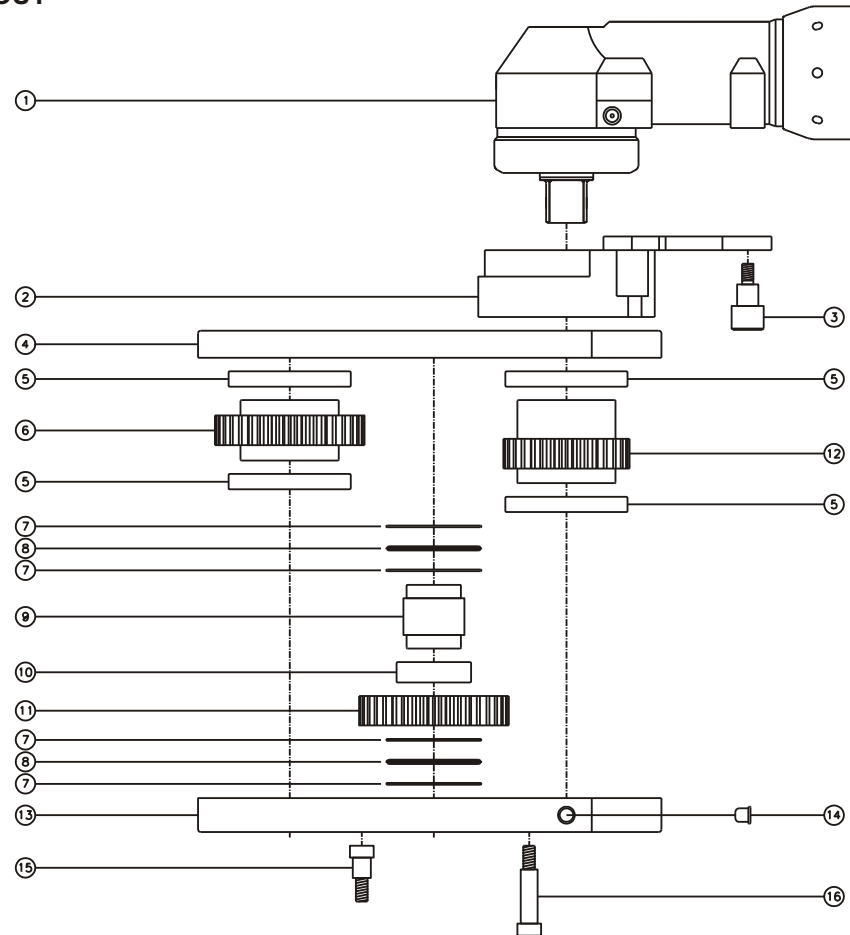

D & D PRODUCTION INC.

ASSEMBLY NO. 543654

HEAD NO. 3802

CROWFOOT ASS'Y
Rev. A
03-25-02

2500 WILLIAMS DRIVE • WATERFORD, MI • 48328

PHONE : (248) 334-2112 • FAX : (248) 334-0062

SIDE VIEW

TOP VIEW

GEAR ASSEMBLY

PARTS BLOWOUT

ITEM	DESCRIPTION	PART NO.	ITEM	DESCRIPTION	PART NO.	ITEM	DESCRIPTION	PART NO.
1	Angle Head	A/C 19	11	Idler Gear	143717			
2	Flange Adapter	FA-5220-5819	12	Drive Gear	143149-34SD			
3	Shoulder Bolt #1 (4)	S-10M14SB-A	13	Gear Housing (Bottom)	543654-P			
4	Gear Housing (Top)	543654-H	14	Grease Fitting	1885			
5	Needle Bearing (4)	B-544DD	15	Shoulder Bolt #2 (4)	SB-506			
6	Socket Gear	143736-XX	16	Shoulder Bolt #3 (5)	SB-516			
7	Thrust Race (4)	TRA-1828						
8	Thrust Bearing (2)	NTA-1828						
9	Idler Pin	IP-18636						
10	Needle Bearing	B-186						