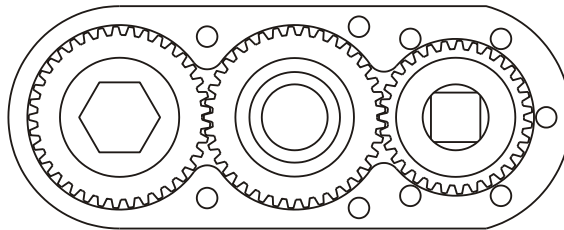

D & D PRODUCTION INC.

ASSEMBLY NO. 543654

HEAD NO. 3802

CROWFOOT ASS'Y
Rev. A
03-25-02

2500 WILLIAMS DRIVE • WATERFORD, MI • 48328

PHONE : (248) 334-2112 • FAX : (248) 334-0062

SIDE VIEW

TOP VIEW

GEAR ASSEMBLY

PARTS BLOWOUT

ITEM	DESCRIPTION	PART NO.	ITEM	DESCRIPTION	PART NO.	ITEM	DESCRIPTION	PART NO.
1	Angle Head	A/C 19	11	Idler Gear	143717			
2	Flange Adapter	FA-5220-5819	12	Drive Gear	143149-34SD			
3	Shoulder Bolt #1 (4)	S-10M14SB-A	13	Gear Housing (Bottom)	543654-P			
4	Gear Housing (Top)	543654-H	14	Grease Fitting	1885			
5	Needle Bearing (4)	B-544DD	15	Shoulder Bolt #2 (4)	SB-506			
6	Socket Gear	143736-XX	16	Shoulder Bolt #3 (5)	SB-516			
7	Thrust Race (4)	TRA-1828						
8	Thrust Bearing (2)	NTA-1828						
9	Idler Pin	IP-18636						
10	Needle Bearing	B-186						