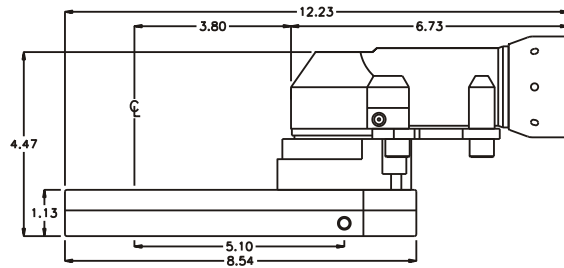

D & D PRODUCTION INC.

ASSEMBLY NO. 543654

HEAD NO. 3802

CROWFOOT ASS'Y
Rev. A
03-25-02

2500 WILLIAMS DRIVE • WATERFORD, MI • 48328

PHONE : (248) 334-2112 • FAX : (248) 334-0062

SIDE VIEW

TOP VIEW

GEAR ASSEMBLY

PARTS BLOWOUT

ITEM	DESCRIPTION	PART NO.	ITEM	DESCRIPTION	PART NO.	ITEM	DESCRIPTION	PART NO.
1	Angle Head	A/C 19	11	Idler Gear	143717			
2	Flange Adapter	FA-5220-5819	12	Drive Gear	143149-34SD			
3	Shoulder Bolt #1 (4)	S-10M14SB-A	13	Gear Housing (Bottom)	543654-P			
4	Gear Housing (Top)	543654-H	14	Grease Fitting	1885			
5	Needle Bearing (4)	B-544DD	15	Shoulder Bolt #2 (4)	SB-506			
6	Socket Gear	143736-XX	16	Shoulder Bolt #3 (5)	SB-516			
7	Thrust Race (4)	TRA-1828						
8	Thrust Bearing (2)	NTA-1828						
9	Idler Pin	IP-18636						
10	Needle Bearing	B-186						