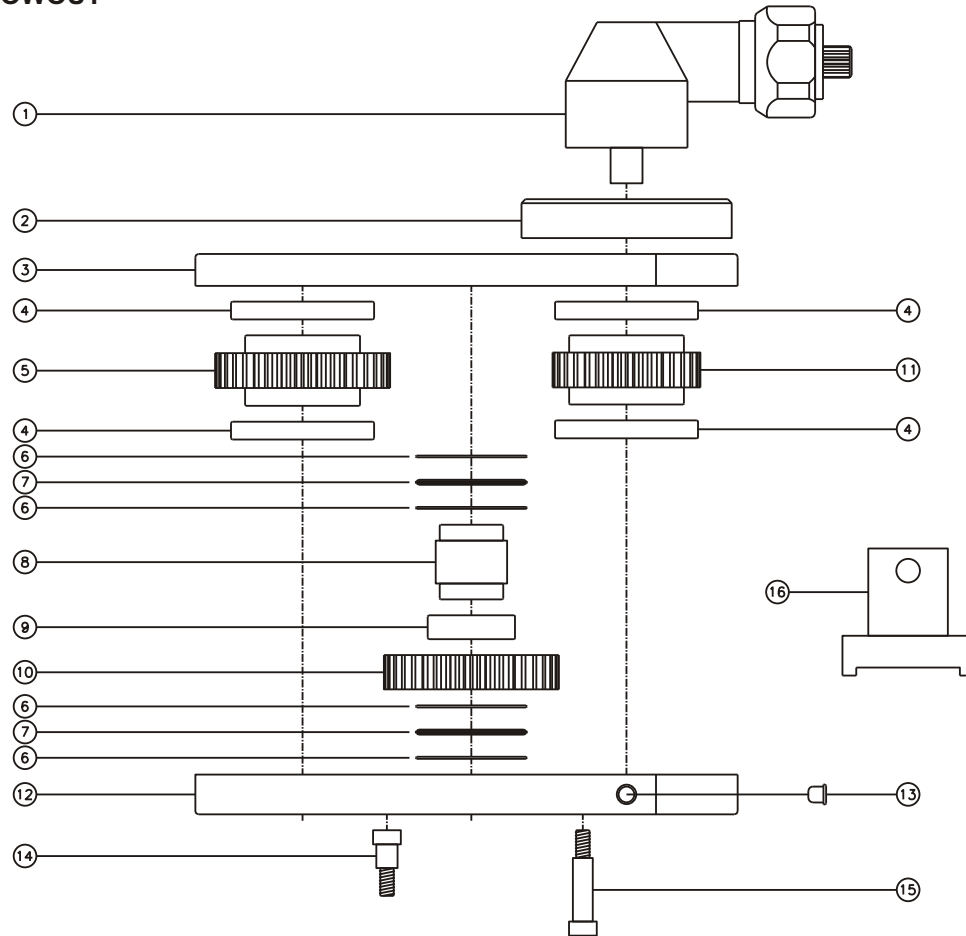

D & D PRODUCTION INC.

ASSEMBLY NO. 543654

HEAD NO. 3800

CROWFOOT ASS'Y
Rev. C
06-09-99

2500 WILLIAMS DRIVE • WATERFORD, MI • 48328

PHONE : (248) 334-2112 • FAX : (248) 334-0062

SIDE VIEW

TOP VIEW

GEAR ASSEMBLY

PARTS BLOWOUT

ITEM	DESCRIPTION	PART NO.	ITEM	DESCRIPTION	PART NO.	ITEM	DESCRIPTION	PART NO.
1	Angle Head	83	11	Drive Gear	143135-SD			
2	Angle Head Adapter	HA-83A3	12	Gear Housing (Bottom)	543654-P			
3	Gear Housing (Top)	543654-H	13	Grease Fitting	1885			
4	Needle Bearing (4)	B-544DD	14	Shoulder Bolt #1 (4)	SB-506			
5	Socket Gear	143736-XX	15	Shoulder Bolt #2 (5)	SB-516			
6	Thrust Race (4)	TRA-1828	16	Bearing Cap Removal Tool	BCS-83			
7	Thrust Bearing (2)	NTA-1828						
8	Idler Pin	IP-18636						
9	Needle Bearing	B-186						
10	Idler Gear	143717						