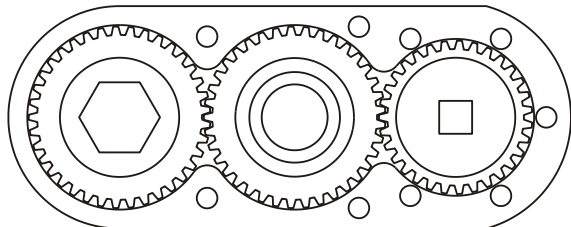

D & D PRODUCTION INC.

ASSEMBLY NO. 543654

HEAD NO. 3800

CROWFOOT ASS'Y
Rev. C
06-09-99

2500 WILLIAMS DRIVE • WATERFORD, MI • 48328

PHONE : (248) 334-2112 • FAX : (248) 334-0062

SIDE VIEW

TOP VIEW

GEAR ASSEMBLY

PARTS BLOWOUT

ITEM	DESCRIPTION	PART NO.	ITEM	DESCRIPTION	PART NO.	ITEM	DESCRIPTION	PART NO.
1	Angle Head	83	11	Drive Gear	143135-SD			
2	Angle Head Adapter	HA-83A3	12	Gear Housing (Bottom)	543654-P			
3	Gear Housing (Top)	543654-H	13	Grease Fitting	1885			
4	Needle Bearing (4)	B-544DD	14	Shoulder Bolt #1 (4)	SB-506			
5	Socket Gear	143736-XX	15	Shoulder Bolt #2 (5)	SB-516			
6	Thrust Race (4)	TRA-1828	16	Bearing Cap Removal Tool	BCS-83			
7	Thrust Bearing (2)	NTA-1828						
8	Idler Pin	IP-18636						
9	Needle Bearing	B-186						
10	Idler Gear	143717						