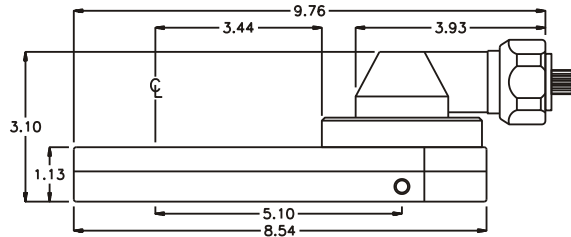

D & D PRODUCTION INC.

ASSEMBLY NO. 543654

HEAD NO. 3800

CROWFOOT ASS'Y
Rev. C
06-09-99

2500 WILLIAMS DRIVE • WATERFORD, MI • 48328

PHONE : (248) 334-2112 • FAX : (248) 334-0062

SIDE VIEW