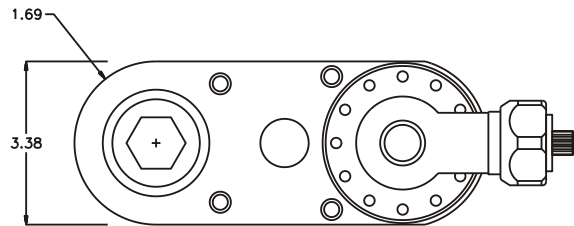

D & D PRODUCTION INC.

ASSEMBLY NO. 543654

HEAD NO. 3800

CROWFOOT ASS'Y
Rev. C
06-09-99

2500 WILLIAMS DRIVE • WATERFORD, MI • 48328

PHONE : (248) 334-2112 • FAX : (248) 334-0062

SIDE VIEW

TOP VIEW

GEAR ASSEMBLY

PARTS BLOWOUT

ITEM	DESCRIPTION	PART NO.	ITEM	DESCRIPTION	PART NO.	ITEM	DESCRIPTION	PART NO.
1	Angle Head	83	11	Drive Gear	143135-SD			
2	Angle Head Adapter	HA-83A3	12	Gear Housing (Bottom)	543654-P			
3	Gear Housing (Top)	543654-H	13	Grease Fitting	1885			
4	Needle Bearing (4)	B-544DD	14	Shoulder Bolt #1 (4)	SB-506			
5	Socket Gear	143736-XX	15	Shoulder Bolt #2 (5)	SB-516			
6	Thrust Race (4)	TRA-1828	16	Bearing Cap Removal Tool	BCS-83			
7	Thrust Bearing (2)	NTA-1828						
8	Idler Pin	IP-18636						
9	Needle Bearing	B-186						
10	Idler Gear	143717						