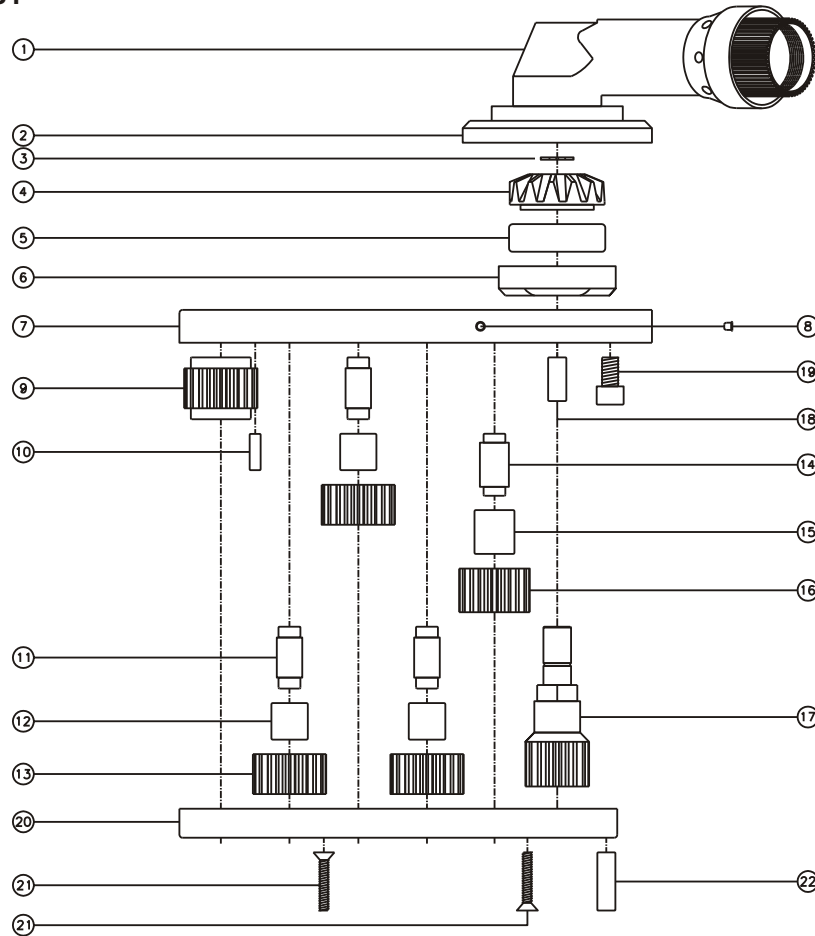

### SIDE VIEW

### TOP VIEW

### GEAR ASSEMBLY

### PARTS BLOWOUT

ITEM	DESCRIPTION	PART NO.	ITEM	DESCRIPTION	PART NO.	ITEM	DESCRIPTION	PART NO.
1	Angle Head	A/C 13S	11	Sm. Idler Pin (3)	IP-71034	21	Screw #2 (10)	S-1016C
2	Angle Head Adapter	CA-5208	12	Needle Bearing (3)	B-710	22	Dowel Pin #3	DP-2016
3	Snap Ring	SHR-47	13	Sm. Idler Gear (3)	161922			
4	Bevel Gear	Atlas Copco Part No.	14	Lg. Idler Pin	IP-81234B			
5	Ball Bearing	Atlas Copco Part No.	15	Needle Bearing	B-812			
6	End Nut	Atlas Copco Part No.	16	Lg. Idler Gear	161824			
7	Gear Housing (Top)	523423M-4-H	17	Drive Gear	161688-G			
8	Grease Fitting	1877	18	Dowel Pin #2 (2)	DP-2012			
9	Socket Gear	161934-XX	19	Screw #1 (4)	S-508SH			
10	Dowel Pin #1 (2)	DP-1210	20	Gear Housing (Bottom)	523423M-4-P			