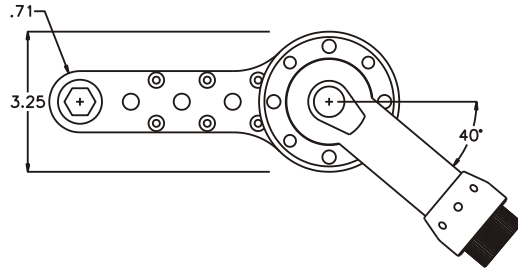

D & D PRODUCTION INC.

ASSEMBLY NO. 523423M-4 HEAD NO. 4696

CROWFOOT ASS'Y
Rev. A
08-13-01

FOR ATLAS COPCO ETVDS9-180-13S

2500 WILLIAMS DRIVE • WATERFORD, MI • 48328 PHONE : (248) 334-2112 • FAX : (248) 334-0062

SIDE VIEW

TOP VIEW

GEAR ASSEMBLY

PARTS BLOWOUT

ITEM	DESCRIPTION	PART NO.	ITEM	DESCRIPTION	PART NO.	ITEM	DESCRIPTION	PART NO.
1	Angle Head	A/C 13S	11	Sm. Idler Pin (3)	IP-71034	21	Screw #2 (10)	S-1016C
2	Angle Head Adapter	CA-5208	12	Needle Bearing (3)	B-710	22	Dowel Pin #3	DP-2016
3	Snap Ring	SHR-47	13	Sm. Idler Gear (3)	161922			
4	Bevel Gear	Atlas Copco Part No.	14	Lg. Idler Pin	IP-81234B			
5	Ball Bearing	Atlas Copco Part No.	15	Needle Bearing	B-812			
6	End Nut	Atlas Copco Part No.	16	Lg. Idler Gear	161824			
7	Gear Housing (Top)	523423M-4-H	17	Drive Gear	161688-G			
8	Grease Fitting	1877	18	Dowel Pin #2 (2)	DP-2012			
9	Socket Gear	161934-XX	19	Screw #1 (4)	S-508SH			
10	Dowel Pin #1 (2)	DP-1210	20	Gear Housing (Bottom)	523423M-4-P