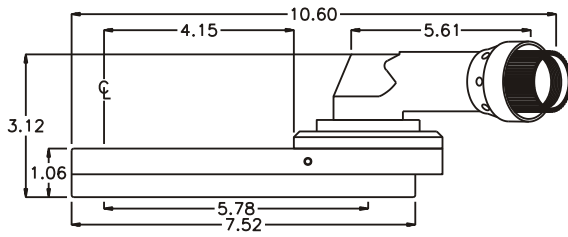

D & D PRODUCTION INC.

ASSEMBLY NO. 523423M-4 HEAD NO. 4696

CROWFOOT ASS'Y
Rev. A
08-13-01

FOR ATLAS COPCO ETVDS9-180-13S

2500 WILLIAMS DRIVE • WATERFORD, MI • 48328 PHONE : (248) 334-2112 • FAX : (248) 334-0062

SIDE VIEW