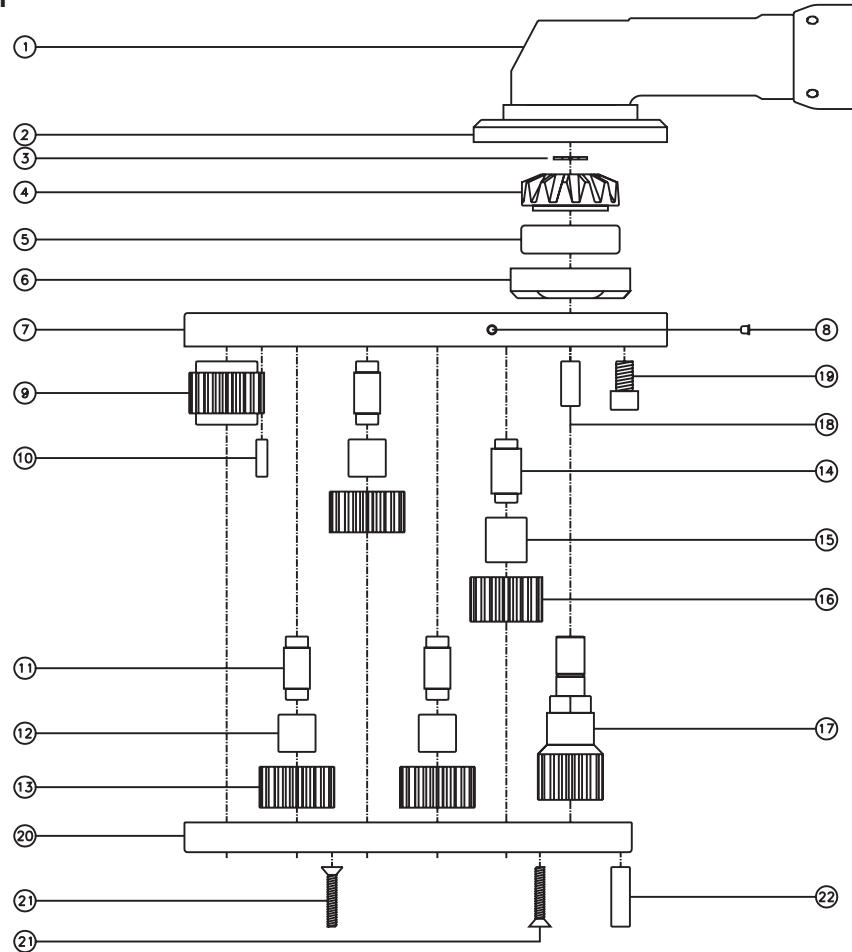

D & D PRODUCTION INC.®

ASSEMBLY NO. 523423M-4

HEAD NO. 4697

CROWFOOT ASS'Y
Rev. A
09-28-06

2500 WILLIAMS DRIVE • WATERFORD, MI • 48328

PHONE : (248) 334-2112 • FAX : (248) 334-0062

SIDE VIEW

TOP VIEW

GEAR ASSEMBLY

PARTS BLOWOUT

ITEM	DESCRIPTION	PART NO.	ITEM	DESCRIPTION	PART NO.	ITEM	DESCRIPTION	PART NO.
1	Angle Head	A/C 13	11	Sm. Idler Pin (3)	IP-71034	21	Screw #2 (10)	S-1016C
2	Angle Head Adapter	CA-5208	12	Needle Bearing (3)	B-710	22	Dowel Pin #3	DP-2016
3	Snap Ring	SHR-47	13	Sm. Idler Gear (3)	161922	23		
4	Bevel Gear	Atlas Copco Part	14	Lg. Idler Pin	IP-81234B	24		
5	Ball Bearing	Atlas Copco Part	15	Needle Bearing	B-812	25		
6	End Nut	Atlas Copco Part	16	Lg. Idler Gear	161824	26		
7	Gear Housing (Top)	523423M-4-H	17	Drive Gear	161688-G	27		
8	Grease Fitting	1877	18	Dowel Pin #2 (2)	DP-2012	28		
9	Socket Gear	161934-XX	19	Screw #1 (4)	S-508SH	29		
10	Dowel Pin #1 (2)	DP-1210	20	Gear Housing (Bottom)	523423M-4-P	30		