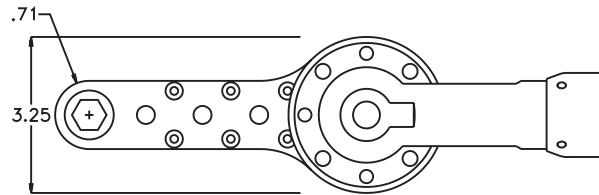

D & D PRODUCTION INC.®

ASSEMBLY NO. 523423M-4

HEAD NO. 4697

CROWFOOT ASS'Y
Rev. A
09-28-06

2500 WILLIAMS DRIVE • WATERFORD, MI • 48328

PHONE : (248) 334-2112 • FAX : (248) 334-0062

SIDE VIEW

TOP VIEW

GEAR ASSEMBLY

PARTS BLOWOUT

ITEM	DESCRIPTION	PART NO.	ITEM	DESCRIPTION	PART NO.	ITEM	DESCRIPTION	PART NO.
1	Angle Head	A/C 13	11	Sm. Idler Pin (3)	IP-71034	21	Screw #2 (10)	S-1016C
2	Angle Head Adapter	CA-5208	12	Needle Bearing (3)	B-710	22	Dowel Pin #3	DP-2016
3	Snap Ring	SHR-47	13	Sm. Idler Gear (3)	161922	23		
4	Bevel Gear	Atlas Copco Part	14	Lg. Idler Pin	IP-81234B	24		
5	Ball Bearing	Atlas Copco Part	15	Needle Bearing	B-812	25		
6	End Nut	Atlas Copco Part	16	Lg. Idler Gear	161824	26		
7	Gear Housing (Top)	523423M-4-H	17	Drive Gear	161688-G	27		
8	Grease Fitting	1877	18	Dowel Pin #2 (2)	DP-2012	28		
9	Socket Gear	161934-XX	19	Screw #1 (4)	S-508SH	29		
10	Dowel Pin #1 (2)	DP-1210	20	Gear Housing (Bottom)	523423M-4-P	30		