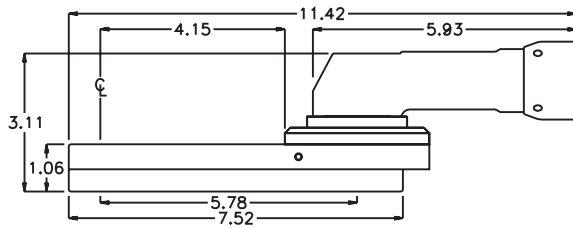

D & D PRODUCTION INC.®

ASSEMBLY NO. 523423M-4

HEAD NO. 4697

CROWFOOT ASS'Y
Rev. A
09-28-06

2500 WILLIAMS DRIVE • WATERFORD, MI • 48328

PHONE : (248) 334-2112 • FAX : (248) 334-0062

SIDE VIEW

TOP VIEW

GEAR ASSEMBLY

PARTS BLOWOUT

ITEM	DESCRIPTION	PART NO.	ITEM	DESCRIPTION	PART NO.	ITEM	DESCRIPTION	PART NO.
1	Angle Head	A/C 13	11	Sm. Idler Pin (3)	IP-71034	21	Screw #2 (10)	S-1016C
2	Angle Head Adapter	CA-5208	12	Needle Bearing (3)	B-710	22	Dowel Pin #3	DP-2016
3	Snap Ring	SHR-47	13	Sm. Idler Gear (3)	161922	23		
4	Bevel Gear	Atlas Copco Part	14	Lg. Idler Pin	IP-81234B	24		
5	Ball Bearing	Atlas Copco Part	15	Needle Bearing	B-812	25		
6	End Nut	Atlas Copco Part	16	Lg. Idler Gear	161824	26		
7	Gear Housing (Top)	523423M-4-H	17	Drive Gear	161688-G	27		
8	Grease Fitting	1877	18	Dowel Pin #2 (2)	DP-2012	28		
9	Socket Gear	161934-XX	19	Screw #1 (4)	S-508SH	29		
10	Dowel Pin #1 (2)	DP-1210	20	Gear Housing (Bottom)	523423M-4-P	30		