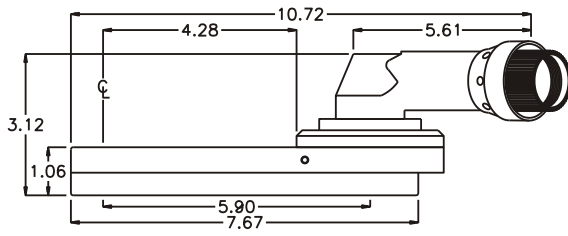

D & D PRODUCTION INC.

ASSEMBLY NO. 523423-4

HEAD NO. 4695

CROWFOOT ASS'Y
Rev. B
11-16-00

2500 WILLIAMS DRIVE • WATERFORD, MI • 48328

PHONE : (248) 334-2112 • FAX : (248) 334-0062

SIDE VIEW

TOP VIEW

GEAR ASSEMBLY

PARTS BLOWOUT

ITEM	DESCRIPTION	PART NO.	ITEM	DESCRIPTION	PART NO.	ITEM	DESCRIPTION	PART NO.
1	Angle Head	A/C 13S	11	Dowel Pin #2 (2)	DP-2012			
2	Angle Head Adapter	CA-5208	12	Screw #1 (4)	S-508SH			
3	Gear Housing (Top)	523423-4-H	13	Gear Housing (Bottom)	523423-4-P			
4	Grease Fitting	1877	14	Screw #2 (10)	S-1016C			
5	Socket Gear	161934-XX	15	Dowel Pin #3	DP-2016			
6	Dowel Pin #1 (2)	DP-1210						
7	Idler Pin (4)	IP-71034						
8	Needle Bearing (4)	B-710						
9	Idler Gear (4)	161922						
10	Drive Gear	161924-SD						