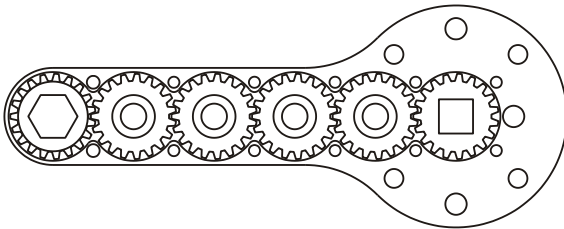

D & D PRODUCTION INC.

ASSEMBLY NO. 523423-4

HEAD NO. 4695

CROWFOOT ASS'Y
Rev. B
11-16-00

2500 WILLIAMS DRIVE • WATERFORD, MI • 48328

PHONE : (248) 334-2112 • FAX : (248) 334-0062

SIDE VIEW

TOP VIEW

GEAR ASSEMBLY

PARTS BLOWOUT

ITEM	DESCRIPTION	PART NO.	ITEM	DESCRIPTION	PART NO.	ITEM	DESCRIPTION	PART NO.
1	Angle Head	A/C 13S	11	Dowel Pin #2 (2)	DP-2012			
2	Angle Head Adapter	CA-5208	12	Screw #1 (4)	S-508SH			
3	Gear Housing (Top)	523423-4-H	13	Gear Housing (Bottom)	523423-4-P			
4	Grease Fitting	1877	14	Screw #2 (10)	S-1016C			
5	Socket Gear	161934-XX	15	Dowel Pin #3	DP-2016			
6	Dowel Pin #1 (2)	DP-1210						
7	Idler Pin (4)	IP-71034						
8	Needle Bearing (4)	B-710						
9	Idler Gear (4)	161922						
10	Drive Gear	161924-SD						