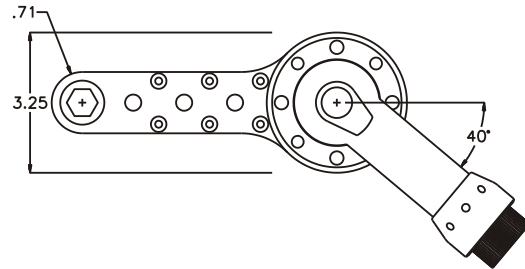

GEAR ASSEMBLY

PARTS BLOWOUT

ITEM	DESCRIPTION	PART NO.	ITEM	DESCRIPTION	PART NO.	ITEM	DESCRIPTION	PART NO.
1	Angle Head	A/C 13S	11	Dowel Pin #2 (2)	DP-2012			
2	Angle Head Adapter	CA-5208	12	Screw #1 (4)	S-508SH			
3	Gear Housing (Top)	523423-4-H	13	Gear Housing (Bottom)	523423-4-P			
4	Grease Fitting	1877	14	Screw #2 (10)	S-1016C			
5	Socket Gear	161934-XX	15	Dowel Pin #3	DP-2016			
6	Dowel Pin #1 (2)	DP-1210						
7	Idler Pin (4)	IP-71034						
8	Needle Bearing (4)	B-710						
9	Idler Gear (4)	161922						
10	Drive Gear	161924-SD						