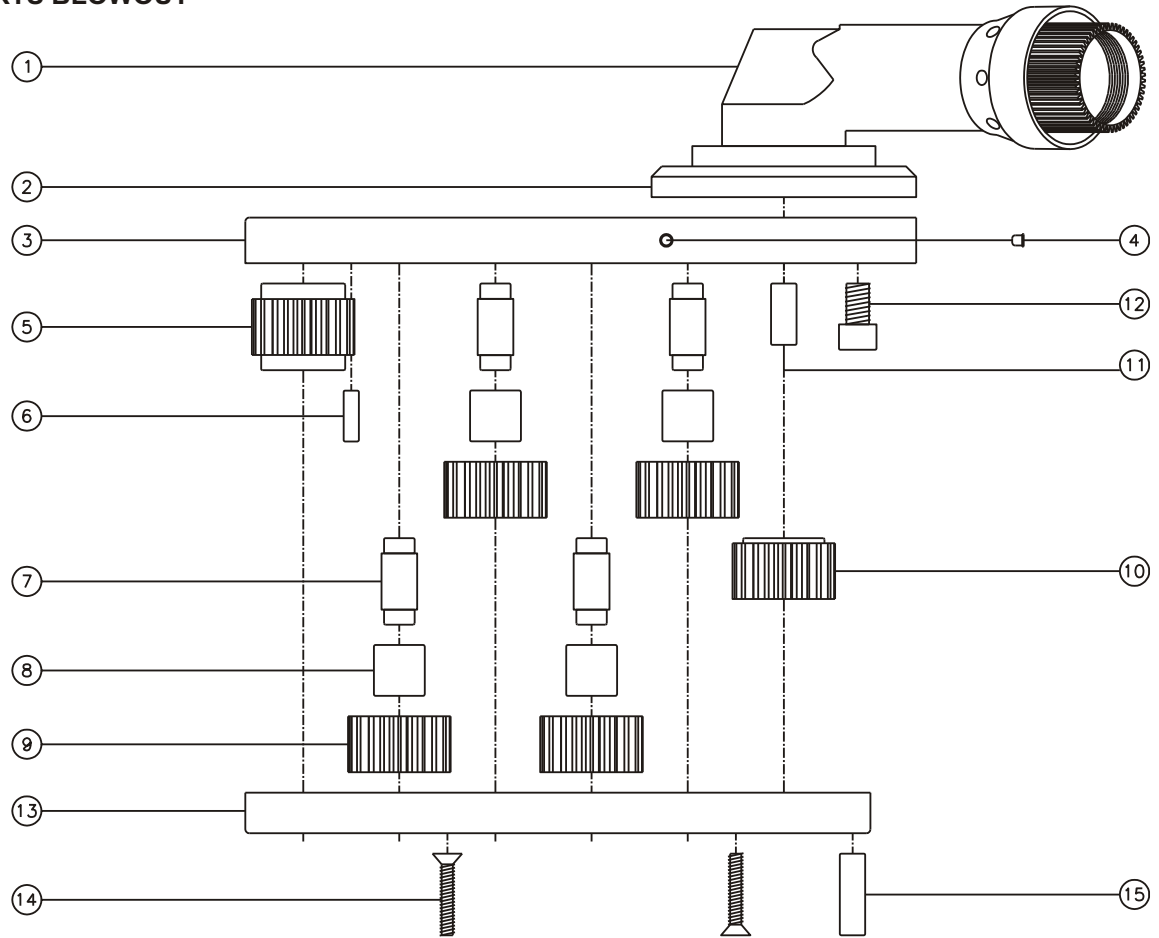

D & D PRODUCTION INC.

ASSEMBLY NO. 523423-4

HEAD NO. 4695

CROWFOOT ASS'Y
Rev. B
11-16-00

2500 WILLIAMS DRIVE • WATERFORD, MI • 48328

PHONE : (248) 334-2112 • FAX : (248) 334-0062

SIDE VIEW

TOP VIEW

GEAR ASSEMBLY

PARTS BLOWOUT

ITEM	DESCRIPTION	PART NO.	ITEM	DESCRIPTION	PART NO.	ITEM	DESCRIPTION	PART NO.
1	Angle Head	A/C 13S	11	Dowel Pin #2 (2)	DP-2012			
2	Angle Head Adapter	CA-5208	12	Screw #1 (4)	S-508SH			
3	Gear Housing (Top)	523423-4-H	13	Gear Housing (Bottom)	523423-4-P			
4	Grease Fitting	1877	14	Screw #2 (10)	S-1016C			
5	Socket Gear	161934-XX	15	Dowel Pin #3	DP-2016			
6	Dowel Pin #1 (2)	DP-1210						
7	Idler Pin (4)	IP-71034						
8	Needle Bearing (4)	B-710						
9	Idler Gear (4)	161922						
10	Drive Gear	161924-SD						