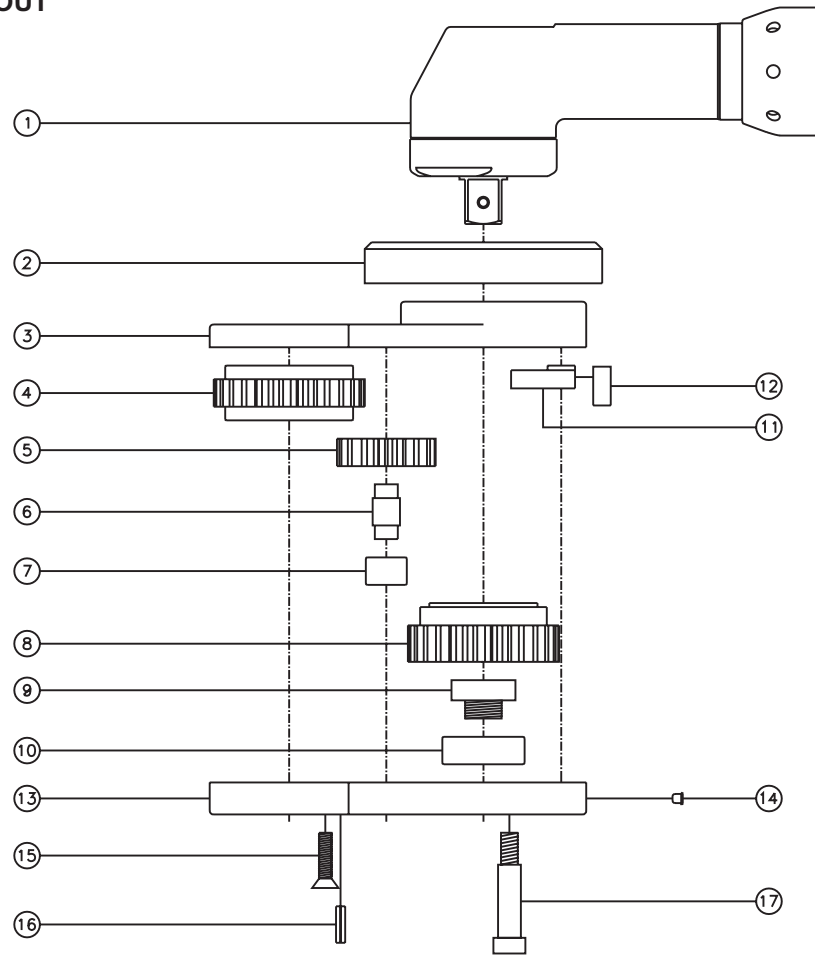

ASSEMBLY NO. 522438-00

HEAD NO. 8692

CROWFOOT ASS'Y
Rev. A
01-05-07

2500 WILLIAMS DRIVE • WATERFORD, MI • 48328 PHONE : (248) 334-2112 • FAX : (248) 334-0062

SIDE VIEW

TOP VIEW

GEAR ASSEMBLY

PARTS BLOWOUT

ITEM	DESCRIPTION	PART NO.	ITEM	DESCRIPTION	PART NO.	ITEM	DESCRIPTION	PART NO.
1	Motor	ETV S7-150-13CTADS	11	Pawl	1108-PS-P			
2	Angle Head Adapter	HA-5218-13	12	Pawl Spring	RSS-0817			
3	Gear Housing (Top)	522438-00-H	13	Gear Housing (Bottom)	522438-00-P			
4	Socket Gear	142724-1-XX	14	Grease Fitting	1877			
5	Idler Gear (2)	141712	15	Screw (2)	S-1012			
6	Idler Pin (2)	IP-6624A	16	Roll Pin	RP-808			
7	Needle Bearing (2)	B-66	17	Shoulder Bolt (6)	SB-516			
8	Drive Cam Gear	142726M-12SDC						
9	Drive Cam Pin	TP-14616B-S						
10	Needle Bearing	B-146						