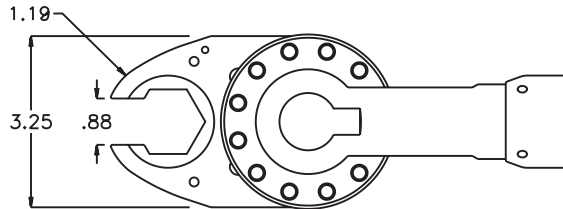

ASSEMBLY NO. 522438-00

HEAD NO. 8692

CROWFOOT ASS'Y
Rev. A
01-05-07

2500 WILLIAMS DRIVE • WATERFORD, MI • 48328 PHONE : (248) 334-2112 • FAX : (248) 334-0062

SIDE VIEW

TOP VIEW

GEAR ASSEMBLY

PARTS BLOWOUT

ITEM	DESCRIPTION	PART NO.	ITEM	DESCRIPTION	PART NO.	ITEM	DESCRIPTION	PART NO.
1	Motor	ETV S7-150-13CTADS	11	Pawl	1108-PS-P			
2	Angle Head Adapter	HA-5218-13	12	Pawl Spring	RSS-0817			
3	Gear Housing (Top)	522438-00-H	13	Gear Housing (Bottom)	522438-00-P			
4	Socket Gear	142724-1-XX	14	Grease Fitting	1877			
5	Idler Gear (2)	141712	15	Screw (2)	S-1012			
6	Idler Pin (2)	IP-6624A	16	Roll Pin	RP-808			
7	Needle Bearing (2)	B-66	17	Shoulder Bolt (6)	SB-516			
8	Drive Cam Gear	142726M-12SDC						
9	Drive Cam Pin	TP-14616B-S						
10	Needle Bearing	B-146						