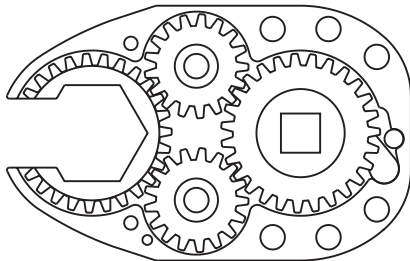

ASSEMBLY NO. 522438-00

HEAD NO. 8692

CROWFOOT ASS'Y
Rev. A
01-05-07

2500 WILLIAMS DRIVE • WATERFORD, MI • 48328 PHONE : (248) 334-2112 • FAX : (248) 334-0062

SIDE VIEW

TOP VIEW

GEAR ASSEMBLY

PARTS BLOWOUT

ITEM	DESCRIPTION	PART NO.	ITEM	DESCRIPTION	PART NO.	ITEM	DESCRIPTION	PART NO.
1	Motor	ETV S7-150-13CTADS	11	Pawl	1108-PS-P			
2	Angle Head Adapter	HA-5218-13	12	Pawl Spring	RSS-0817			
3	Gear Housing (Top)	522438-00-H	13	Gear Housing (Bottom)	522438-00-P			
4	Socket Gear	142724-1-XX	14	Grease Fitting	1877			
5	Idler Gear (2)	141712	15	Screw (2)	S-1012			
6	Idler Pin (2)	IP-6624A	16	Roll Pin	RP-808			
7	Needle Bearing (2)	B-66	17	Shoulder Bolt (6)	SB-516			
8	Drive Cam Gear	142726M-12SDC						
9	Drive Cam Pin	TP-14616B-S						
10	Needle Bearing	B-146						