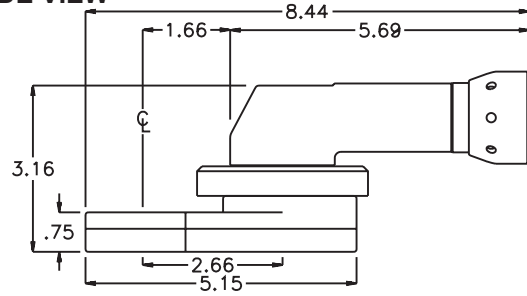

ASSEMBLY NO. 522438-00

HEAD NO. 8692

CROWFOOT ASS'Y
Rev. A
01-05-07

2500 WILLIAMS DRIVE • WATERFORD, MI • 48328 PHONE : (248) 334-2112 • FAX : (248) 334-0062

SIDE VIEW

TOP VIEW

GEAR ASSEMBLY

PARTS BLOWOUT

ITEM	DESCRIPTION	PART NO.	ITEM	DESCRIPTION	PART NO.	ITEM	DESCRIPTION	PART NO.
1	Motor	ETV S7-150-13CTADS	11	Pawl	1108-PS-P			
2	Angle Head Adapter	HA-5218-13	12	Pawl Spring	RSS-0817			
3	Gear Housing (Top)	522438-00-H	13	Gear Housing (Bottom)	522438-00-P			
4	Socket Gear	142724-1-XX	14	Grease Fitting	1877			
5	Idler Gear (2)	141712	15	Screw (2)	S-1012			
6	Idler Pin (2)	IP-6624A	16	Roll Pin	RP-808			
7	Needle Bearing (2)	B-66	17	Shoulder Bolt (6)	SB-516			
8	Drive Cam Gear	142726M-12SDC						
9	Drive Cam Pin	TP-14616B-S						
10	Needle Bearing	B-146						