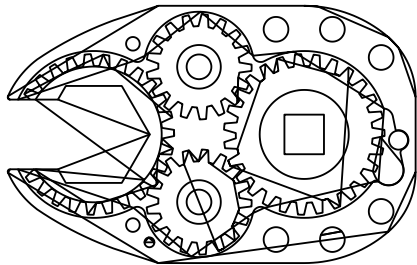

D & D PRODUCTION INC.

ASSEMBLY NO. 522438-00

HEAD NO. 8690

CROWFOOT ASS'Y
Rev. D
02-17-01

2500 WILLIAMS DRIVE • WATERFORD, MI • 48328

PHONE : (248) 334-2112 • FAX : (248) 334-0062

SIDE VIEW

TOP VIEW

GEAR ASSEMBLY

PARTS BLOWOUT

ITEM	DESCRIPTION	PART NO.	ITEM	DESCRIPTION	PART NO.	ITEM	DESCRIPTION	PART NO.
1	Angle Head	GSE 5720	11	Pawl	1108-PS-P			
2	Angle Head Adapter	HA-5720A3	12	Pawl Spring	RSS-0817			
3	Gear Housing (Top)	522438-00-H	13	Gear Housing (Bottom)	522438-00-P			
4	Socket Gear	142724-1-XX	14	Grease Fitting	1877			
5	Idler Gear (2)	141712	15	Screw (2)	S-1012			
6	Idler Pin (2)	IP-6624A	16	Roll Pin	RP-808			
7	Needle Bearing (2)	B-66	17	Shoulder Bolt (6)	SB-516			
8	Drive Cam Gear	142726-SDC	18	Bearing Cap Removal Tool	BCS-5720			
9	Drive Cam Pin	TP-14616B-S						
10	Needle Bearing	B-146						