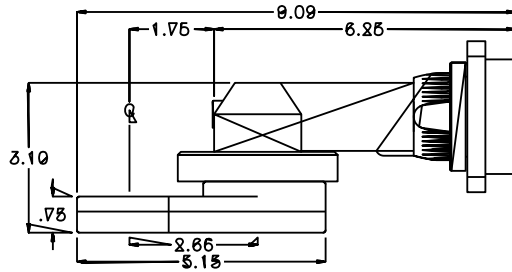

D & D PRODUCTION INC.

ASSEMBLY NO. 522438-00

HEAD NO. 8690

CROWFOOT ASS'Y
Rev. D
02-17-01

2500 WILLIAMS DRIVE • WATERFORD, MI • 48328

PHONE : (248) 334-2112 • FAX : (248) 334-0062

SIDE VIEW

TOP VIEW

GEAR ASSEMBLY

PARTS BLOWOUT

ITEM	DESCRIPTION	PART NO.	ITEM	DESCRIPTION	PART NO.	ITEM	DESCRIPTION	PART NO.
1	Angle Head	GSE 5720	11	Pawl	1108-PS-P			
2	Angle Head Adapter	HA-5720A3	12	Pawl Spring	RSS-0817			
3	Gear Housing (Top)	522438-00-H	13	Gear Housing (Bottom)	522438-00-P			
4	Socket Gear	142724-1-XX	14	Grease Fitting	1877			
5	Idler Gear (2)	141712	15	Screw (2)	S-1012			
6	Idler Pin (2)	IP-6624A	16	Roll Pin	RP-808			
7	Needle Bearing (2)	B-66	17	Shoulder Bolt (6)	SB-516			
8	Drive Cam Gear	142726-SDC	18	Bearing Cap Removal Tool	BCS-5720			
9	Drive Cam Pin	TP-14616B-S						
10	Needle Bearing	B-146						