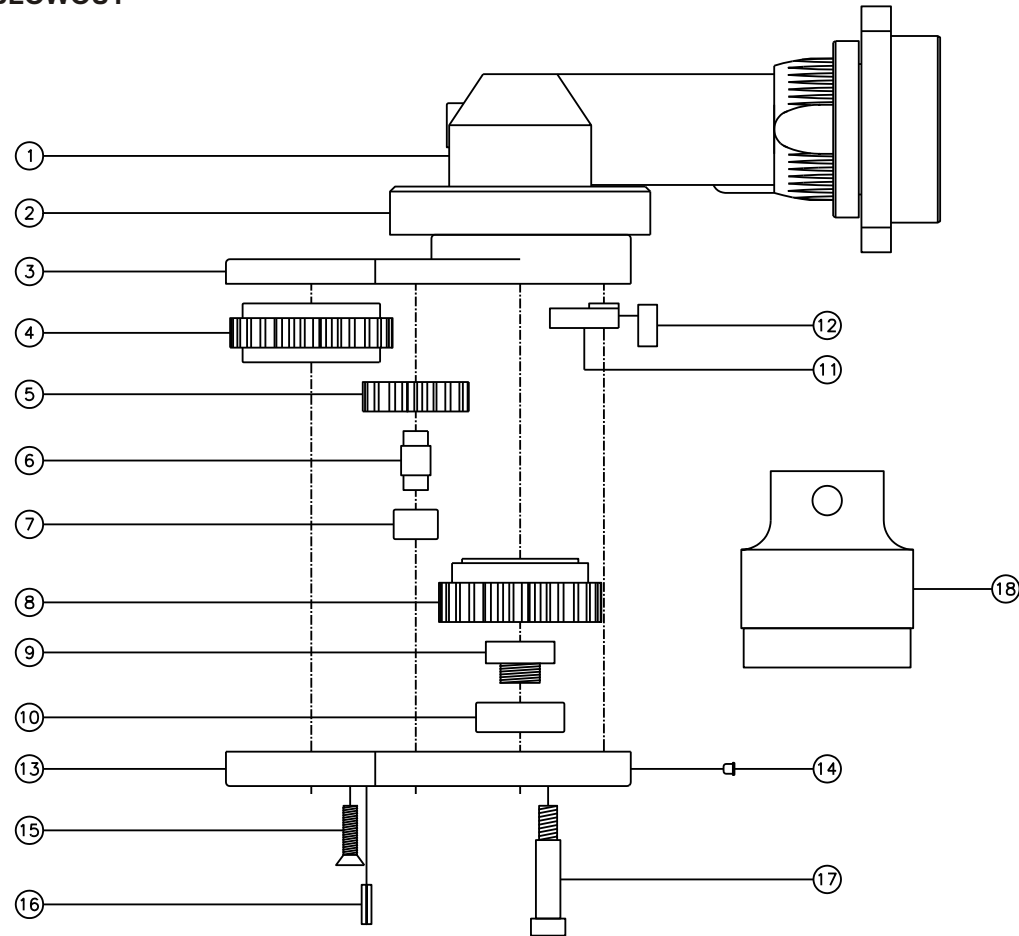

D & D PRODUCTION INC.

ASSEMBLY NO. 522438-00

HEAD NO. 8690

CROWFOOT ASS'Y
Rev. D
02-17-01

2500 WILLIAMS DRIVE • WATERFORD, MI • 48328

PHONE : (248) 334-2112 • FAX : (248) 334-0062

SIDE VIEW

TOP VIEW

GEAR ASSEMBLY

PARTS BLOWOUT

ITEM	DESCRIPTION	PART NO.	ITEM	DESCRIPTION	PART NO.	ITEM	DESCRIPTION	PART NO.
1	Angle Head	GSE 5720	11	Pawl	1108-PS-P			
2	Angle Head Adapter	HA-5720A3	12	Pawl Spring	RSS-0817			
3	Gear Housing (Top)	522438-00-H	13	Gear Housing (Bottom)	522438-00-P			
4	Socket Gear	142724-1-XX	14	Grease Fitting	1877			
5	Idler Gear (2)	141712	15	Screw (2)	S-1012			
6	Idler Pin (2)	IP-6624A	16	Roll Pin	RP-808			
7	Needle Bearing (2)	B-66	17	Shoulder Bolt (6)	SB-516			
8	Drive Cam Gear	142726-SDC	18	Bearing Cap Removal Tool	BCS-5720			
9	Drive Cam Pin	TP-14616B-S						
10	Needle Bearing	B-146						