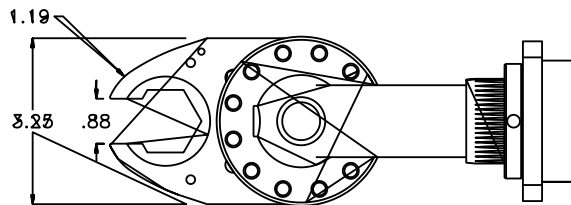

GEAR ASSEMBLY

PARTS BLOWOUT

ITEM	DESCRIPTION	PART NO.	ITEM	DESCRIPTION	PART NO.	ITEM	DESCRIPTION	PART NO.
1	Angle Head	GSE 5720	11	Pawl	1108-PS-P			
2	Angle Head Adapter	HA-5720A3	12	Pawl Spring	RSS-0817			
3	Gear Housing (Top)	522438-00-H	13	Gear Housing (Bottom)	522438-00-P			
4	Socket Gear	142724-1-XX	14	Grease Fitting	1877			
5	Idler Gear (2)	141712	15	Screw (2)	S-1012			
6	Idler Pin (2)	IP-6624A	16	Roll Pin	RP-808			
7	Needle Bearing (2)	B-66	17	Shoulder Bolt (6)	SB-516			
8	Drive Cam Gear	142726-SDC	18	Bearing Cap Removal Tool	BCS-5720			
9	Drive Cam Pin	TP-14616B-S						
10	Needle Bearing	B-146						