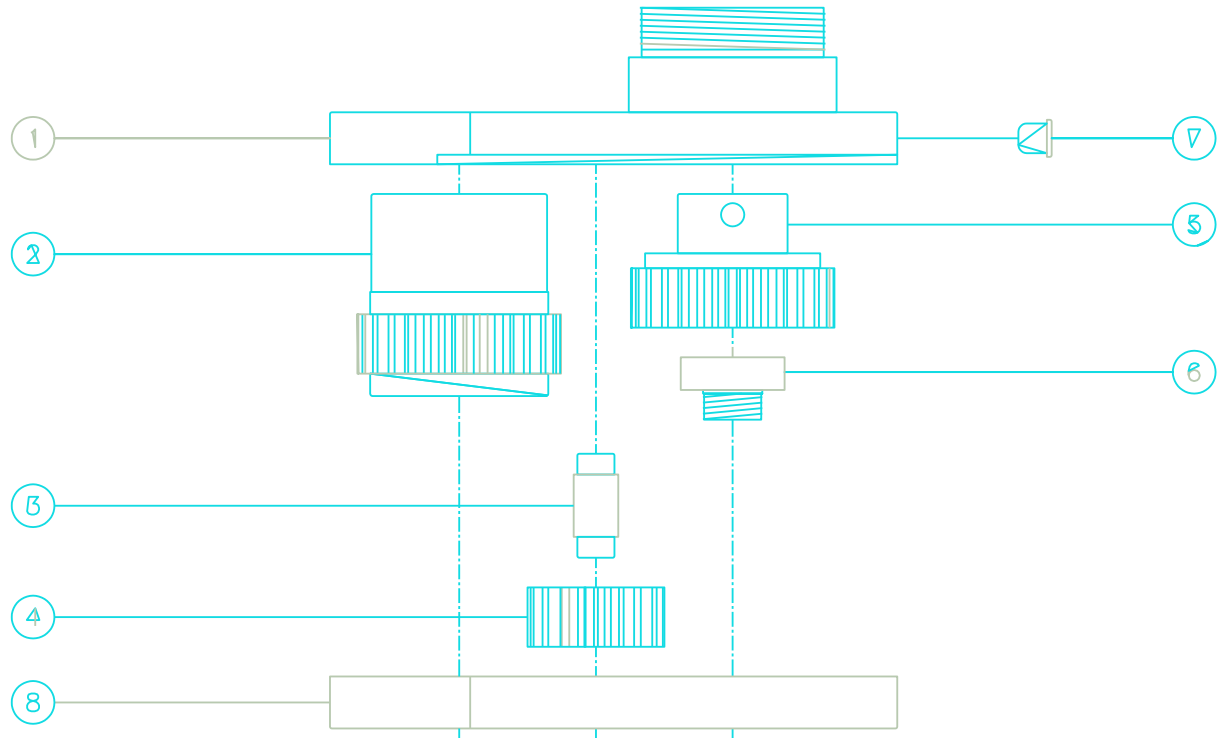

### SIDE VIEW

### TOP VIEW

### GEAR ASSEMBLY

### PARTS BLOWOUT

ITEM	DESCRIPTION	PART NO.	ITEM	DESCRIPTION	PART NO.	ITEM	DESCRIPTION	PART NO.
1	Gear Housing (Top)	482848S1-00-H						
2	Socket Gear	162654-1-XX						
3	Idler Pin (2)	IP-6828						
4	Idler Gear / Bearing Ass'y (2)	161716GB						
5	Drive Gear / Bearing Ass'y	162636GB-S						
6	Drive Pin	TPP-14616-S						
7	Grease Fitting	1885						
8	Gear Housing (Bottom)	482848S1-00-P						