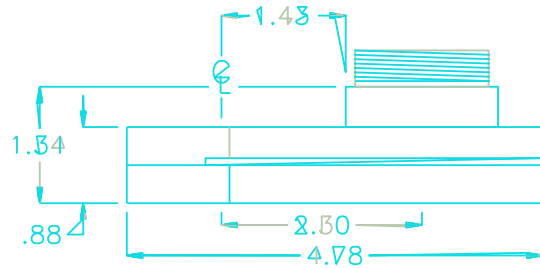

D & D PRODUCTION INC.

ASSEMBLY NO. 482848S1-00

HEAD NO. 8680

CROWFOOT ASS'Y
Rev. A
04-04-97

2500 WILLIAMS DRIVE • WATERFORD, MI • 48328

PHONE : (248) 334-2112 • FAX : (248) 334-0062

SIDE VIEW