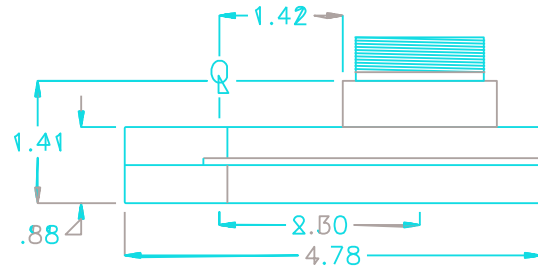

### SIDE VIEW

### PARTS BLOWOUT

ITEM	DESCRIPTION	PART NO.	ITEM	DESCRIPTION	PART NO.	ITEM	DESCRIPTION	PART NO.
1	Gear Housing (Top)	482848G2-00-H						
2	Socket Gear	162654-1-XX						
3	Idler Pin (2)	IP-6828						
4	Idler Gear / Bearing Ass'y (2)	161716GB						
5	Drive Gear / Bearing Ass'y	162636GB-SD						
6	Drive Pin	TPP-14616						
7	Grease Fitting	1885						
8	Gear Housing (Bottom)	482848G2-00-P						