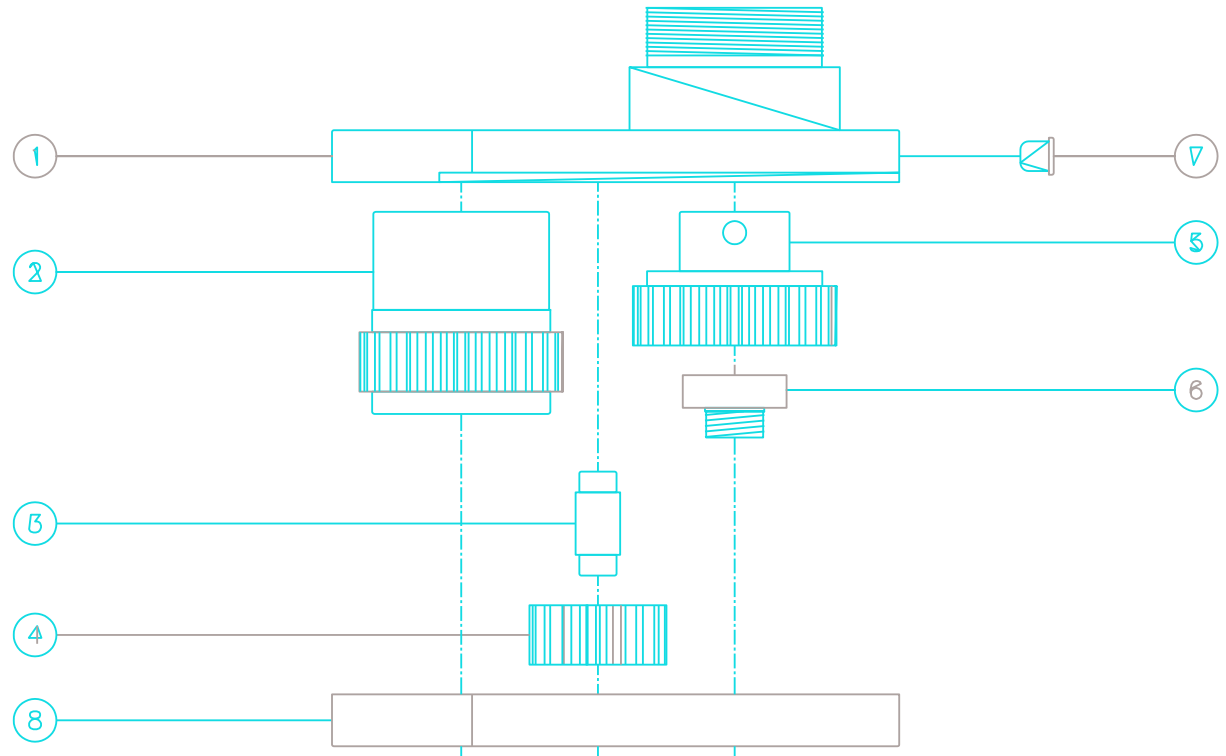

### SIDE VIEW

### TOP VIEW

### GEAR ASSEMBLY

### PARTS BLOWOUT

ITEM	DESCRIPTION	PART NO.	ITEM	DESCRIPTION	PART NO.	ITEM	DESCRIPTION	PART NO.
1	Gear Housing (Top)	482848G2-00-H						
2	Socket Gear	162654-1-XX						
3	Idler Pin (2)	IP-6828						
4	Idler Gear / Bearing Ass'y (2)	161716GB						
5	Drive Gear / Bearing Ass'y	162636GB-SD						
6	Drive Pin	TPP-14616						
7	Grease Fitting	1885						
8	Gear Housing (Bottom)	482848G2-00-P						