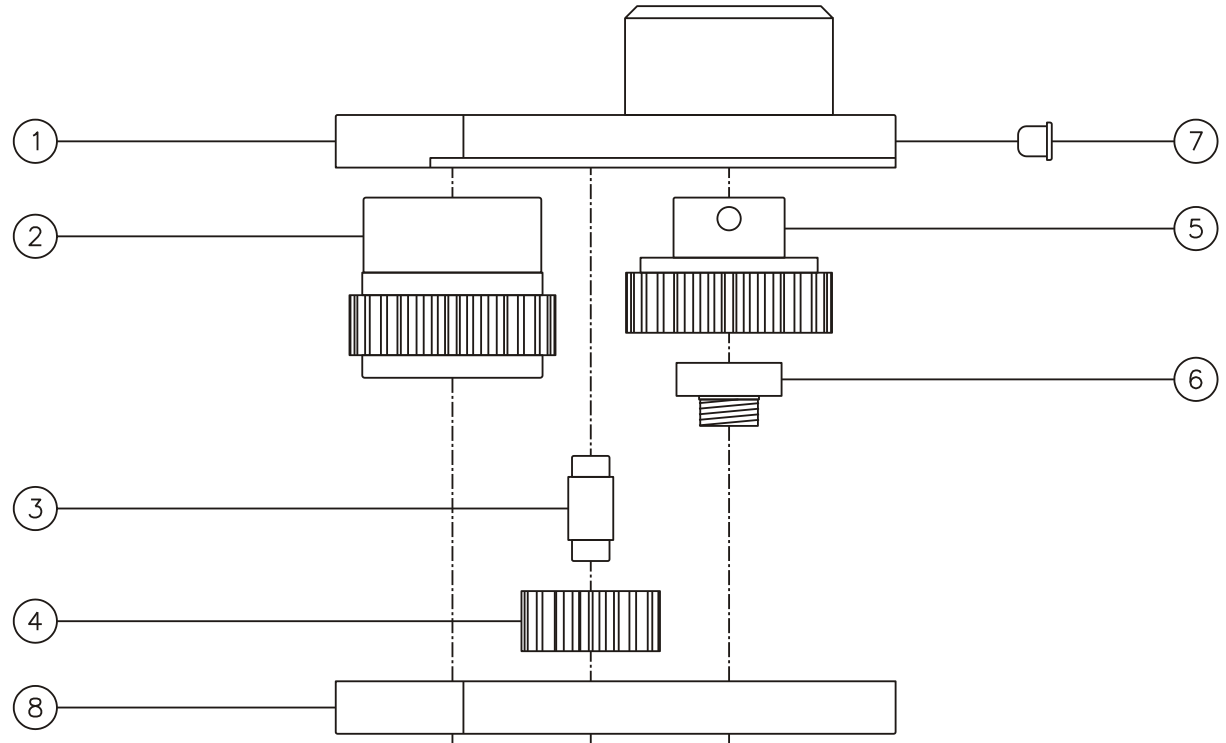

D & D PRODUCTION INC.

ASSEMBLY NO. 482848G1A-00

HEAD NO. 8676

CROWFOOT ASS'Y
Rev. B
06-29-01

2500 WILLIAMS DRIVE • WATERFORD, MI • 48328

PHONE : (248) 334-2112 • FAX : (248) 334-0062

SIDE VIEW

TOP VIEW

GEAR ASSEMBLY

PARTS BLOWOUT

ITEM	DESCRIPTION	PART NO.	ITEM	DESCRIPTION	PART NO.	ITEM	DESCRIPTION	PART NO.
1	Gear Housing (Top)	482848G1A-00-H						
2	Socket Gear	162648-1-66/82SD-E10						
3	Idler Pin (2)	IP-6828						
4	Idler Gear / Bearing Ass'y (2)	161716GB						
5	Drive Gear / Bearing Ass'y	162636GB-SD						
6	Drive Pin	TPP-14616						
7	Grease Fitting	1885						
8	Gear Housing (Bottom)	482848G1A-00-P						