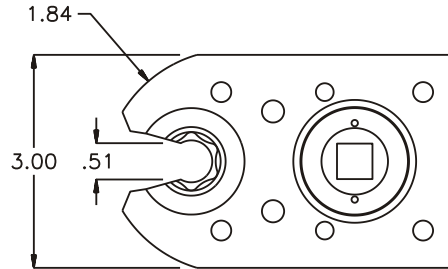

D & D PRODUCTION INC.

ASSEMBLY NO. 482848G1A-00

HEAD NO. 8676

CROWFOOT ASS'Y
Rev. B
06-29-01

2500 WILLIAMS DRIVE • WATERFORD, MI • 48328

PHONE : (248) 334-2112 • FAX : (248) 334-0062

SIDE VIEW

TOP VIEW

GEAR ASSEMBLY

PARTS BLOWOUT

ITEM	DESCRIPTION	PART NO.	ITEM	DESCRIPTION	PART NO.	ITEM	DESCRIPTION	PART NO.
1	Gear Housing (Top)	482848G1A-00-H						
2	Socket Gear	162648-1-66/82SD-E10						
3	Idler Pin (2)	IP-6828						
4	Idler Gear / Bearing Ass'y (2)	161716GB						
5	Drive Gear / Bearing Ass'y	162636GB-SD						
6	Drive Pin	TPP-14616						
7	Grease Fitting	1885						
8	Gear Housing (Bottom)	482848G1A-00-P						