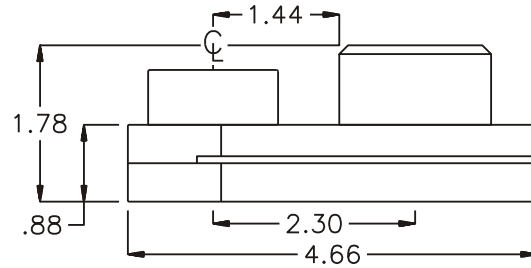

D & D PRODUCTION INC.

ASSEMBLY NO. 482848G1A-00

HEAD NO. 8676

CROWFOOT ASS'Y
Rev. B
06-29-01

2500 WILLIAMS DRIVE • WATERFORD, MI • 48328

PHONE : (248) 334-2112 • FAX : (248) 334-0062

SIDE VIEW

TOP VIEW

GEAR ASSEMBLY

PARTS BLOWOUT

ITEM	DESCRIPTION	PART NO.	ITEM	DESCRIPTION	PART NO.	ITEM	DESCRIPTION	PART NO.
1	Gear Housing (Top)	482848G1A-00-H						
2	Socket Gear	162648-1-66/82SD-E10						
3	Idler Pin (2)	IP-6828						
4	Idler Gear / Bearing Ass'y (2)	161716GB						
5	Drive Gear / Bearing Ass'y	162636GB-SD						
6	Drive Pin	TPP-14616						
7	Grease Fitting	1885						
8	Gear Housing (Bottom)	482848G1A-00-P						