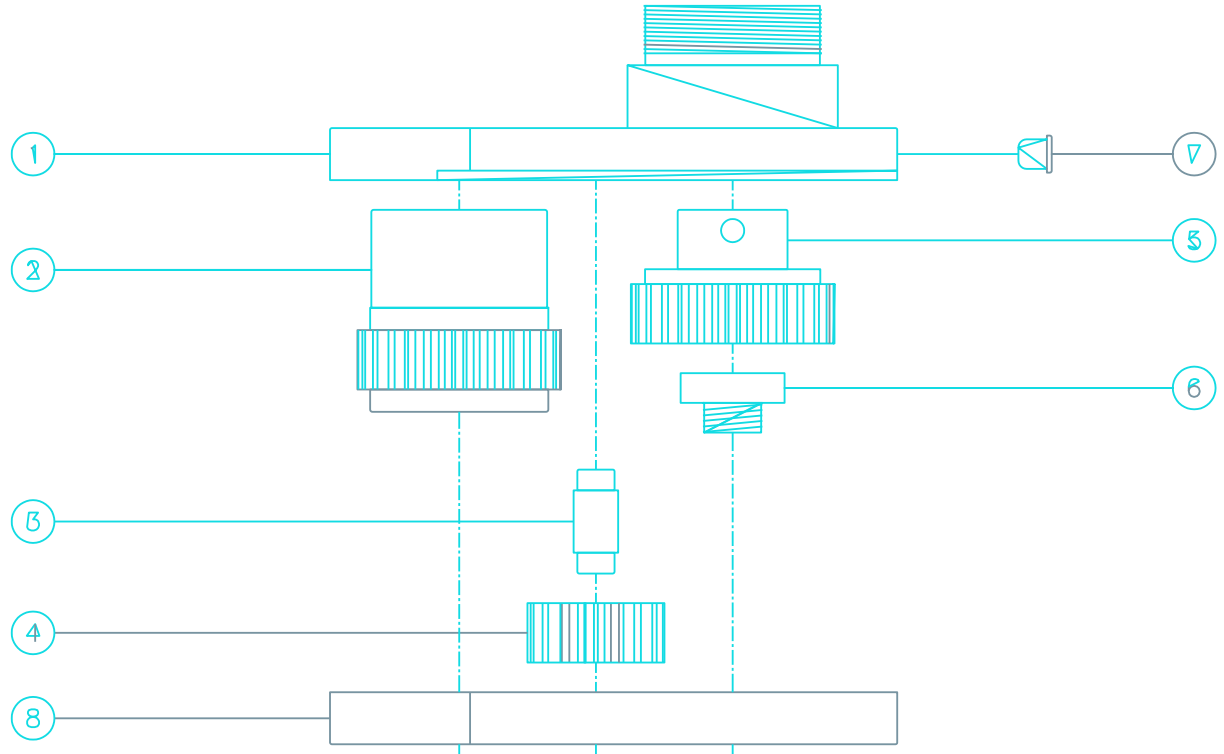

D & D PRODUCTION INC.

ASSEMBLY NO. 482848G1-00

HEAD NO. 8674

CROWFOOT ASS'Y
Rev. A
12-16-96

2500 WILLIAMS DRIVE • WATERFORD, MI • 48328

PHONE : (248) 334-2112 • FAX : (248) 334-0062

SIDE VIEW

TOP VIEW

GEAR ASSEMBLY

PARTS BLOWOUT

ITEM	DESCRIPTION	PART NO.	ITEM	DESCRIPTION	PART NO.	ITEM	DESCRIPTION	PART NO.
1	Gear Housing (Top)	482848G1-00-H						
2	Socket Gear	162654-1-XX						
3	Idler Pin (2)	IP-6828						
4	Idler Gear / Bearing Ass'y (2)	161716GB						
5	Drive Gear / Bearing Ass'y	162636GB-SD						
6	Drive Pin	TP-14616						
7	Grease Fitting	1885						
8	Gear Housing (Bottom)	482848G1-00-P						