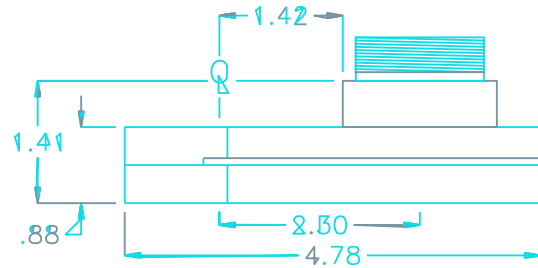

D & D PRODUCTION INC.

ASSEMBLY NO. 482848G1-00

HEAD NO. 8674

CROWFOOT ASS'Y
Rev. A
12-16-96

2500 WILLIAMS DRIVE • WATERFORD, MI • 48328

PHONE : (248) 334-2112 • FAX : (248) 334-0062

SIDE VIEW

TOP VIEW

GEAR ASSEMBLY

PARTS BLOWOUT

ITEM	DESCRIPTION	PART NO.	ITEM	DESCRIPTION	PART NO.	ITEM	DESCRIPTION	PART NO.
1	Gear Housing (Top)	482848G1-00-H						
2	Socket Gear	162654-1-XX						
3	Idler Pin (2)	IP-6828						
4	Idler Gear / Bearing Ass'y (2)	161716GB						
5	Drive Gear / Bearing Ass'y	162636GB-SD						
6	Drive Pin	TP-14616						
7	Grease Fitting	1885						
8	Gear Housing (Bottom)	482848G1-00-P						