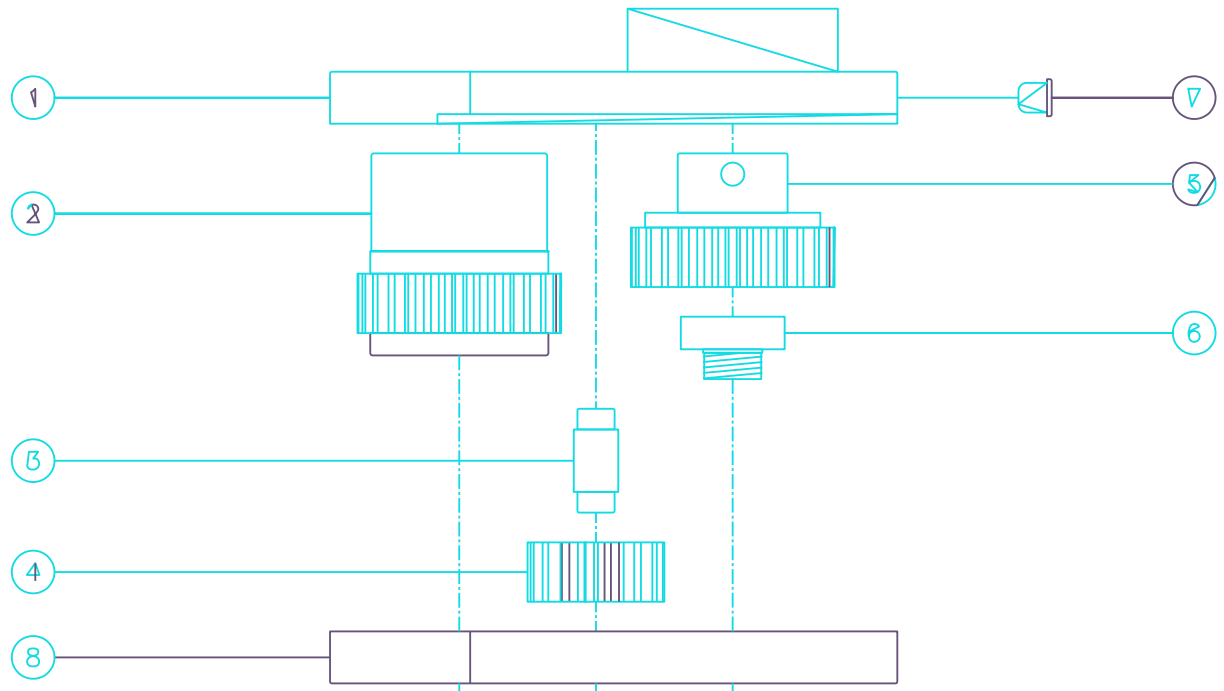

D & D PRODUCTION INC.

ASSEMBLY NO. 482848G-00

HEAD NO. 8673

CROWFOOT ASS'Y
Rev. A
01-27-97

2500 WILLIAMS DRIVE • WATERFORD, MI • 48328

PHONE : (248) 334-2112 • FAX : (248) 334-0062

SIDE VIEW

TOP VIEW

GEAR ASSEMBLY

PARTS BLOWOUT

ITEM	DESCRIPTION	PART NO.	ITEM	DESCRIPTION	PART NO.	ITEM	DESCRIPTION	PART NO.
1	Gear Housing (Top)	482848G-00-H						
2	Socket Gear	162654-1-66SD/84SD-E19.9MM						
3	Idler Pin (2)	IP-6828						
4	Idler Gear / Bearing Ass'y (2)	161716GB						
5	Drive Gear / Bearing Ass'y	162636GB-SD						
6	Drive Pin	TPP-14616						
7	Grease Fitting	1885						
8	Gear Housing (Bottom)	482848G-00-P						