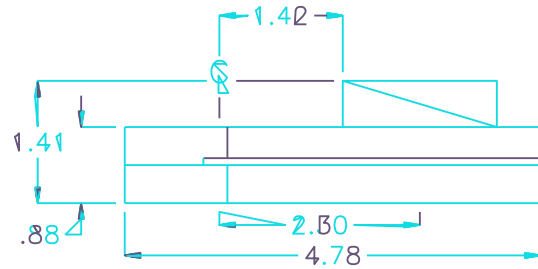

D & D PRODUCTION INC.

ASSEMBLY NO. 482848G-00

HEAD NO. 8673

CROWFOOT ASS'Y
Rev. A
01-27-97

2500 WILLIAMS DRIVE • WATERFORD, MI • 48328

PHONE : (248) 334-2112 • FAX : (248) 334-0062

SIDE VIEW

TOP VIEW

GEAR ASSEMBLY

PARTS BLOWOUT

ITEM	DESCRIPTION	PART NO.	ITEM	DESCRIPTION	PART NO.	ITEM	DESCRIPTION	PART NO.
1	Gear Housing (Top)	482848G-00-H						
2	Socket Gear	162654-1-66SD/84SD-E19.9MM						
3	Idler Pin (2)	IP-6828						
4	Idler Gear / Bearing Ass'y (2)	161716GB						
5	Drive Gear / Bearing Ass'y	162636GB-SD						
6	Drive Pin	TPP-14616						
7	Grease Fitting	1885						
8	Gear Housing (Bottom)	482848G-00-P						