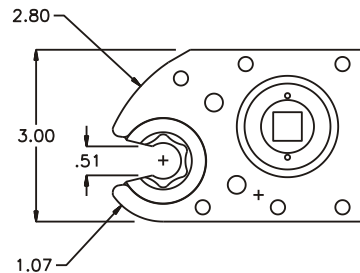

ASSEMBLY NO. 482848D15R-00-66/84SD-E13-B

HEAD NO. 8679B

CROWFOOT ASS'Y
Rev. A
04-22-04

2500 WILLIAMS DRIVE • WATERFORD, MI • 48328 PHONE : (248) 334-2112 • FAX : (248) 334-0062

SIDE VIEW

TOP VIEW

GEAR ASSEMBLY

PARTS BLOWOUT

ITEM	DESCRIPTION	PART NO.	ITEM	DESCRIPTION	PART NO.	ITEM	DESCRIPTION	PART NO.
1	Shim Set	W-R4801-S						
2	Gear Housing (Top)	482848D15R-00-H						
3	Socket Gear	162654-1-66/84SD-E13-B						
4	Idler Pin (2)	IP-6828						
5	Idler Gear / Bearing Ass'y (2)	161716GBB						
6	Drive Gear / Bearing Ass'y	162636GB-SD-B						
7	Drive Pin	TPP-14616						
8	Gear Housing (Bottom)	482848D15R-00-P						