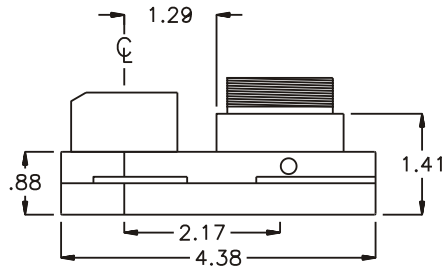

ASSEMBLY NO. 482848D15R-00-66/84SD-E13-B

HEAD NO. 8679B

CROWFOOT ASS'Y
Rev. A
04-22-04

2500 WILLIAMS DRIVE • WATERFORD, MI • 48328 PHONE : (248) 334-2112 • FAX : (248) 334-0062

SIDE VIEW

TOP VIEW

GEAR ASSEMBLY

PARTS BLOWOUT

ITEM	DESCRIPTION	PART NO.	ITEM	DESCRIPTION	PART NO.	ITEM	DESCRIPTION	PART NO.
1	Shim Set	W-R4801-S						
2	Gear Housing (Top)	482848D15R-00-H						
3	Socket Gear	162654-1-66/84SD-E13-B						
4	Idler Pin (2)	IP-6828						
5	Idler Gear / Bearing Ass'y (2)	161716GBB						
6	Drive Gear / Bearing Ass'y	162636GB-SD-B						
7	Drive Pin	TPP-14616						
8	Gear Housing (Bottom)	482848D15R-00-P						