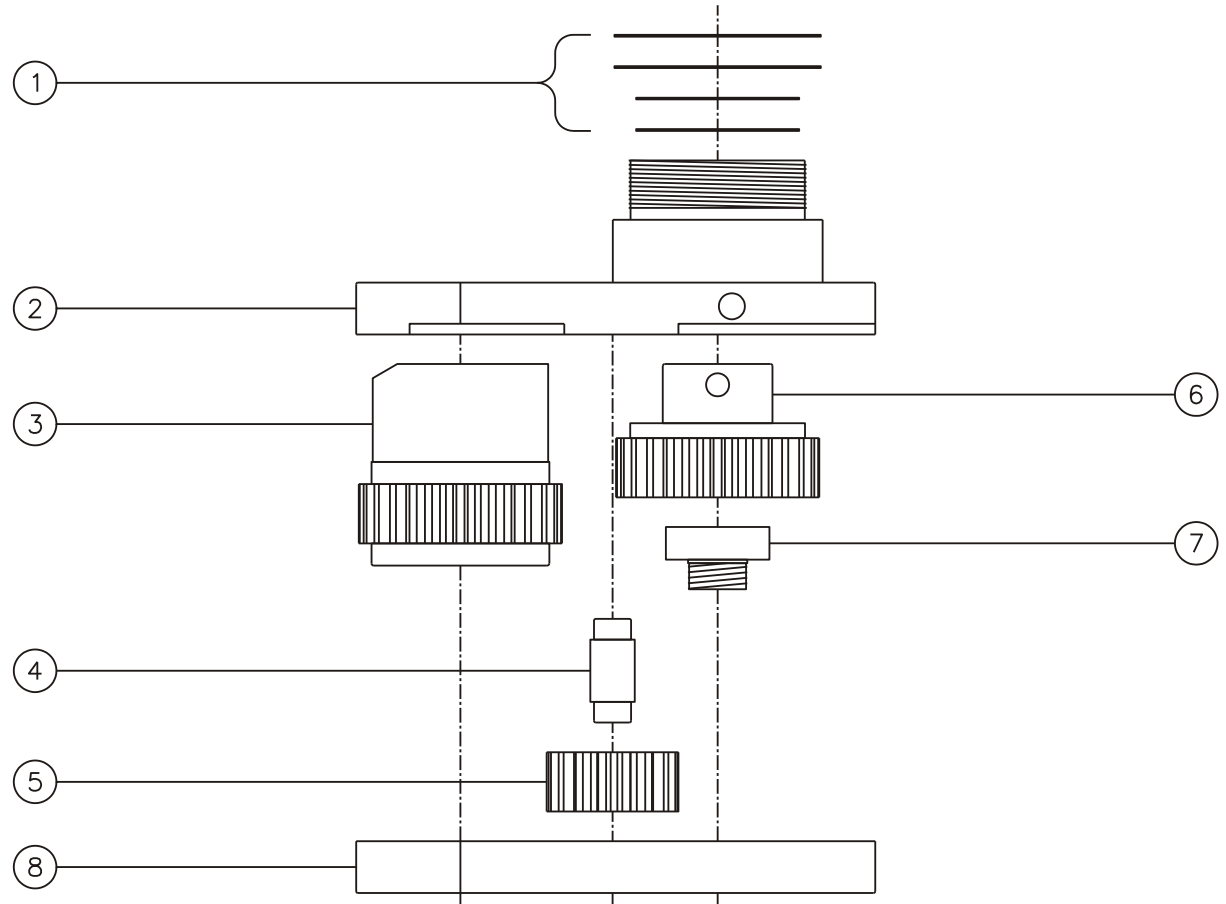

ASSEMBLY NO. 482848D15R-00-66/84SD-E13-B

HEAD NO. 8679B

CROWFOOT ASS'Y
Rev. A
04-22-04

2500 WILLIAMS DRIVE • WATERFORD, MI • 48328 PHONE : (248) 334-2112 • FAX : (248) 334-0062

SIDE VIEW

TOP VIEW

GEAR ASSEMBLY

PARTS BLOWOUT

ITEM	DESCRIPTION	PART NO.	ITEM	DESCRIPTION	PART NO.	ITEM	DESCRIPTION	PART NO.
1	Shim Set	W-R4801-S						
2	Gear Housing (Top)	482848D15R-00-H						
3	Socket Gear	162654-1-66/84SD-E13-B						
4	Idler Pin (2)	IP-6828						
5	Idler Gear / Bearing Ass'y (2)	161716GBB						
6	Drive Gear / Bearing Ass'y	162636GB-SD-B						
7	Drive Pin	TPP-14616						
8	Gear Housing (Bottom)	482848D15R-00-P						