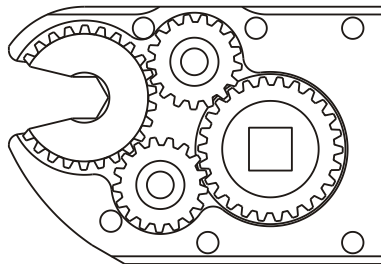

ASSEMBLY NO. 482848D15R-00-66/84SD-E13-B

HEAD NO. 8679B

CROWFOOT ASS'Y
Rev. A
04-22-04

2500 WILLIAMS DRIVE • WATERFORD, MI • 48328 PHONE : (248) 334-2112 • FAX : (248) 334-0062

SIDE VIEW

TOP VIEW

GEAR ASSEMBLY

PARTS BLOWOUT

ITEM	DESCRIPTION	PART NO.	ITEM	DESCRIPTION	PART NO.	ITEM	DESCRIPTION	PART NO.
1	Shim Set	W-R4801-S						
2	Gear Housing (Top)	482848D15R-00-H						
3	Socket Gear	162654-1-66/84SD-E13-B						
4	Idler Pin (2)	IP-6828						
5	Idler Gear / Bearing Ass'y (2)	161716GBB						
6	Drive Gear / Bearing Ass'y	162636GB-SD-B						
7	Drive Pin	TPP-14616						
8	Gear Housing (Bottom)	482848D15R-00-P						