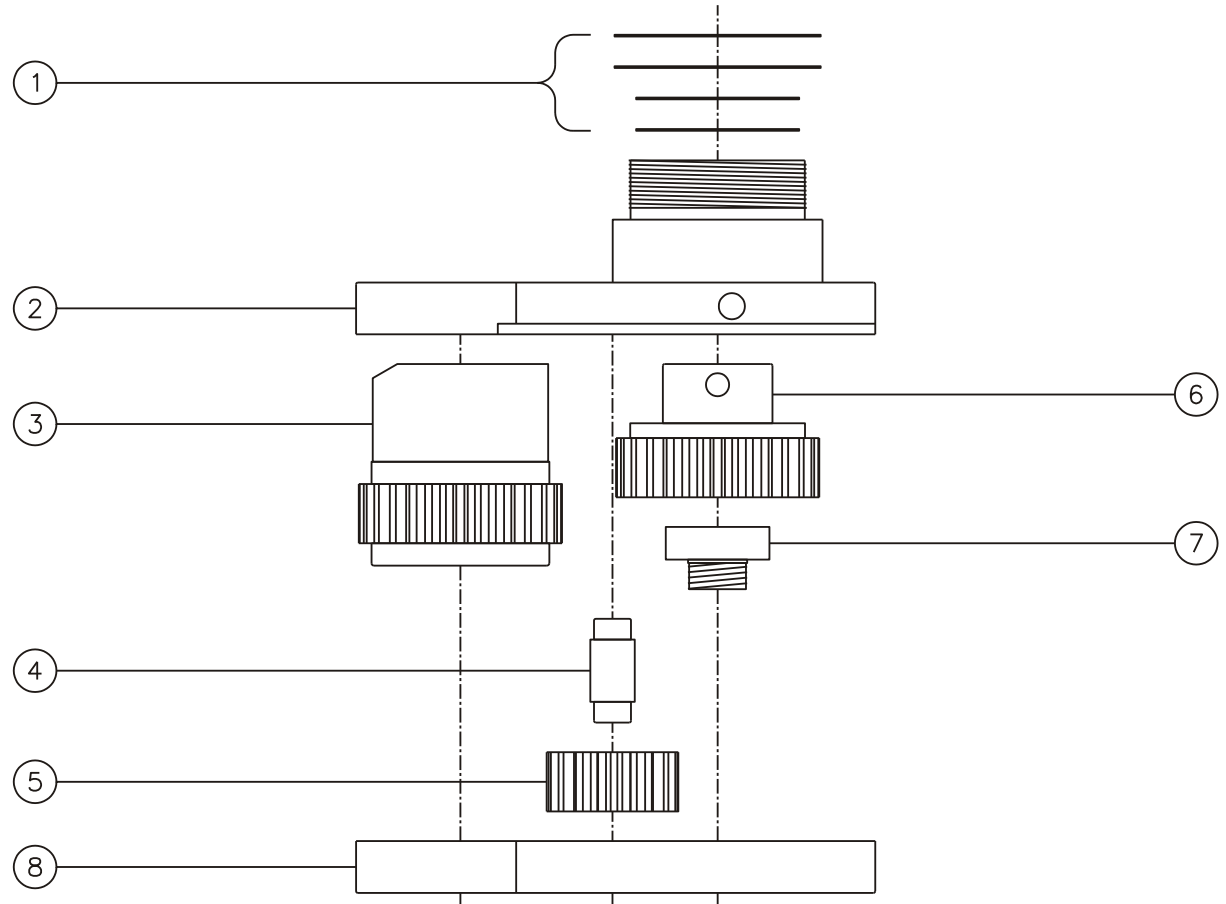

D & D PRODUCTION INC.®

ASSEMBLY NO. 482848D15L-00

HEAD NO. 8678

CROWFOOT ASS'Y
Rev. B
11-19-03

2500 WILLIAMS DRIVE • WATERFORD, MI • 48328

PHONE : (248) 334-2112 • FAX : (248) 334-0062

SIDE VIEW

TOP VIEW

GEAR ASSEMBLY

PARTS BLOWOUT

ITEM	DESCRIPTION	PART NO.	ITEM	DESCRIPTION	PART NO.	ITEM	DESCRIPTION	PART NO.
1	Shim Set	W-R4801-S						
2	Gear Housing (Top)	482848D15L-00-H						
3	Socket Gear	162654-1-66/84SD-E13						
4	Idler Pin (2)	IP-6828						
5	Idler Gear / Bearing Ass'y (2)	161716GBA						
6	Drive Gear / Bearing Ass'y	162636GB-SD						
7	Drive Pin	TPP-14616						
8	Gear Housing (Bottom)	482848D15L-00-P						