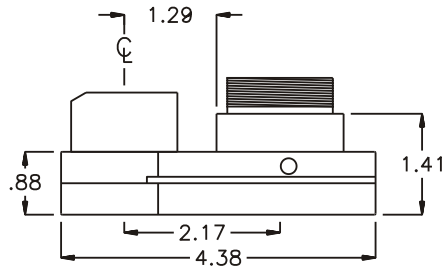

D & D PRODUCTION INC.®

ASSEMBLY NO. 482848D15L-00

HEAD NO. 8678

CROWFOOT ASS'Y
Rev. B
11-19-03

2500 WILLIAMS DRIVE • WATERFORD, MI • 48328

PHONE : (248) 334-2112 • FAX : (248) 334-0062

SIDE VIEW

TOP VIEW

GEAR ASSEMBLY

PARTS BLOWOUT

ITEM	DESCRIPTION	PART NO.	ITEM	DESCRIPTION	PART NO.	ITEM	DESCRIPTION	PART NO.
1	Shim Set	W-R4801-S						
2	Gear Housing (Top)	482848D15L-00-H						
3	Socket Gear	162654-1-66/84SD-E13						
4	Idler Pin (2)	IP-6828						
5	Idler Gear / Bearing Ass'y (2)	161716GBA						
6	Drive Gear / Bearing Ass'y	162636GB-SD						
7	Drive Pin	TPP-14616						
8	Gear Housing (Bottom)	482848D15L-00-P						