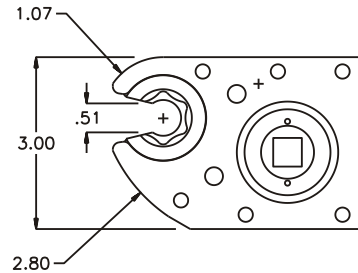

D & D PRODUCTION INC.®

ASSEMBLY NO. 482848D15L-00

HEAD NO. 8678

CROWFOOT ASS'Y
Rev. B
11-19-03

2500 WILLIAMS DRIVE • WATERFORD, MI • 48328

PHONE : (248) 334-2112 • FAX : (248) 334-0062

SIDE VIEW

TOP VIEW

GEAR ASSEMBLY

PARTS BLOWOUT

ITEM	DESCRIPTION	PART NO.	ITEM	DESCRIPTION	PART NO.	ITEM	DESCRIPTION	PART NO.
1	Shim Set	W-R4801-S						
2	Gear Housing (Top)	482848D15L-00-H						
3	Socket Gear	162654-1-66/84SD-E13						
4	Idler Pin (2)	IP-6828						
5	Idler Gear / Bearing Ass'y (2)	161716GBA						
6	Drive Gear / Bearing Ass'y	162636GB-SD						
7	Drive Pin	TPP-14616						
8	Gear Housing (Bottom)	482848D15L-00-P						