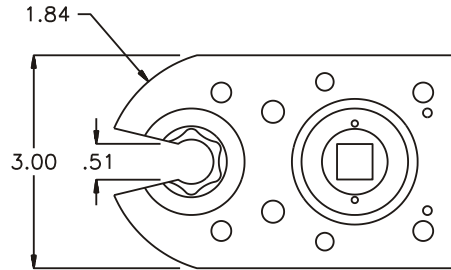

GEAR ASSEMBLY

PARTS BLOWOUT

ITEM	DESCRIPTION	PART NO.	ITEM	DESCRIPTION	PART NO.	ITEM	DESCRIPTION	PART NO.
1	Gear Housing (Top)	482848D-00-H	11	Roll Pin (2)	RP-810			
2	Socket Gear	162654-1-XX						
3	Idler Pin (2)	IP-6828						
4	Needle Bearing (2)	B-68						
5	Idler Gear (2)	161716						
6	Drive Gear	162636-SD						
7	Needle Bearing	B-146						
8	Drive Pin	TPP-14616						
9	Grease Fitting	1885						
10	Gear Housing (Bottom)	482848D-00-P						