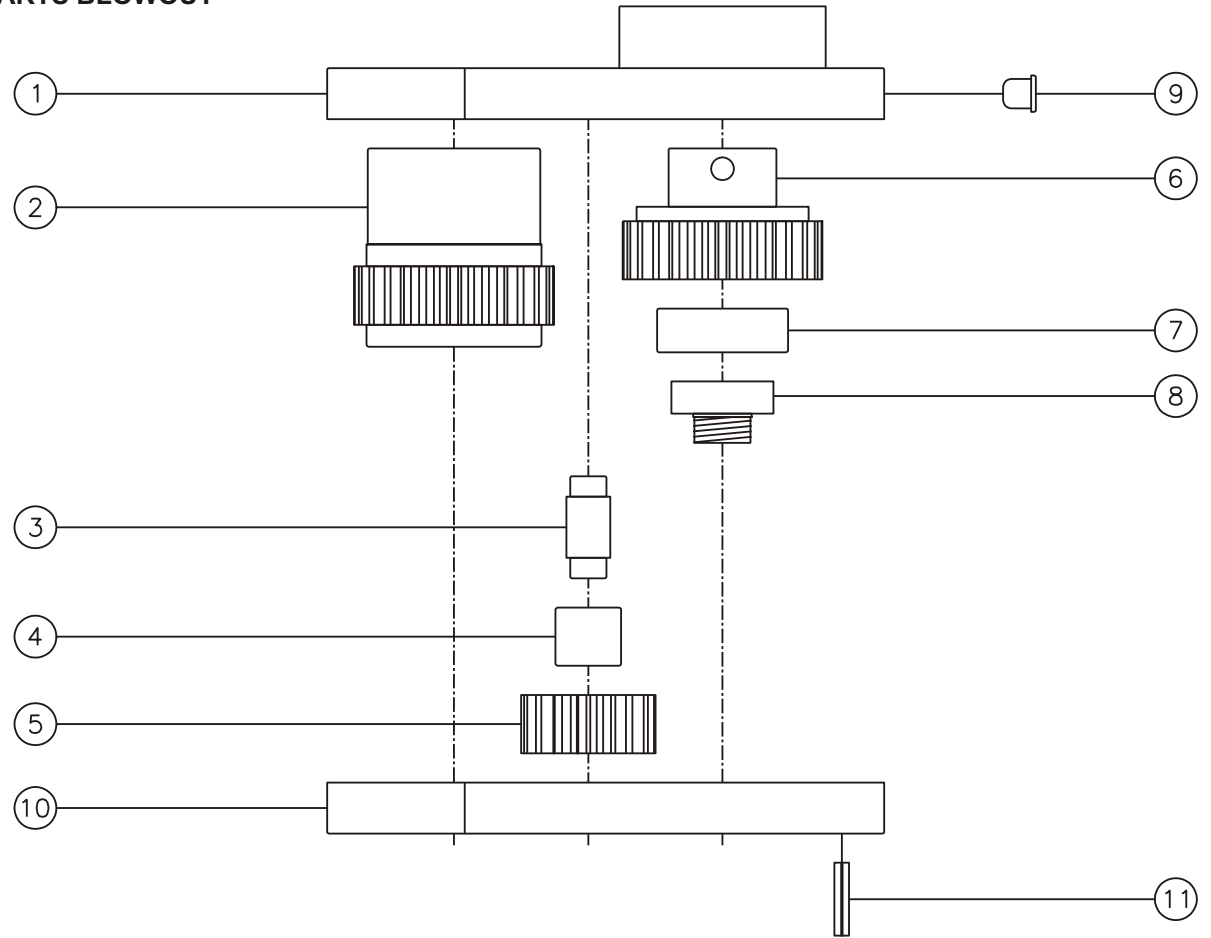

D & D PRODUCTION INC.

ASSEMBLY NO. 482848D-00

HEAD NO. 8672

CROWFOOT ASS'Y
Rev. A
06-11-95

2500 WILLIAMS DRIVE • WATERFORD, MI • 48328

PHONE : (248) 334-2112 • FAX : (248) 334-0062

SIDE VIEW

TOP VIEW

GEAR ASSEMBLY

PARTS BLOWOUT

ITEM	DESCRIPTION	PART NO.	ITEM	DESCRIPTION	PART NO.	ITEM	DESCRIPTION	PART NO.
1	Gear Housing (Top)	482848D-00-H	11	Roll Pin (2)	RP-810			
2	Socket Gear	162654-1-XX						
3	Idler Pin (2)	IP-6828						
4	Needle Bearing (2)	B-68						
5	Idler Gear (2)	161716						
6	Drive Gear	162636-SD						
7	Needle Bearing	B-146						
8	Drive Pin	TPP-14616						
9	Grease Fitting	1885						
10	Gear Housing (Bottom)	482848D-00-P						