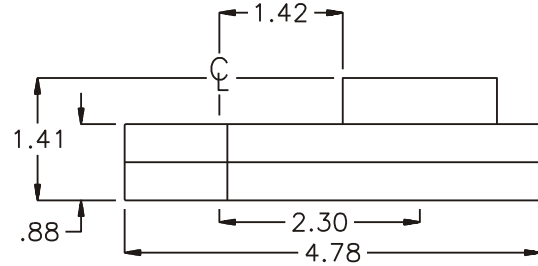

D & D PRODUCTION INC.

ASSEMBLY NO. 482848D-00

HEAD NO. 8672

CROWFOOT ASS'Y
Rev. A
06-11-95

2500 WILLIAMS DRIVE • WATERFORD, MI • 48328

PHONE : (248) 334-2112 • FAX : (248) 334-0062

SIDE VIEW