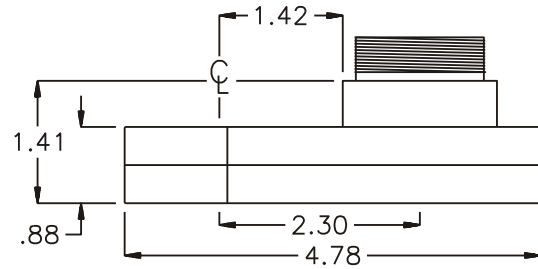

D & D PRODUCTION INC.

ASSEMBLY NO. 482848-00

HEAD NO. 8670

CROWFOOT ASS'Y
Rev. A
06-11-95

2500 WILLIAMS DRIVE • WATERFORD, MI • 48328

PHONE : (248) 334-2112 • FAX : (248) 334-0062

SIDE VIEW