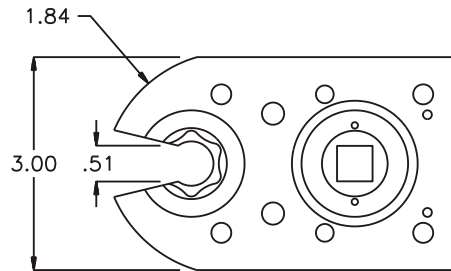

GEAR ASSEMBLY

PARTS BLOWOUT

ITEM	DESCRIPTION	PART NO.	ITEM	DESCRIPTION	PART NO.	ITEM	DESCRIPTION	PART NO.
1	Gear Housing (Top)	482848-00-H	11	Roll Pin (2)	RP-810			
2	Socket Gear	162654-1-XX						
3	Idler Pin (2)	IP-6828						
4	Needle Bearing (2)	B-68						
5	Idler Gear (2)	161716						
6	Drive Gear	162636-SD						
7	Needle Bearing	B-146						
8	Drive Pin	TP-14616						
9	Grease Fitting	1885						
10	Gear Housing (Bottom)	482848-00-P						