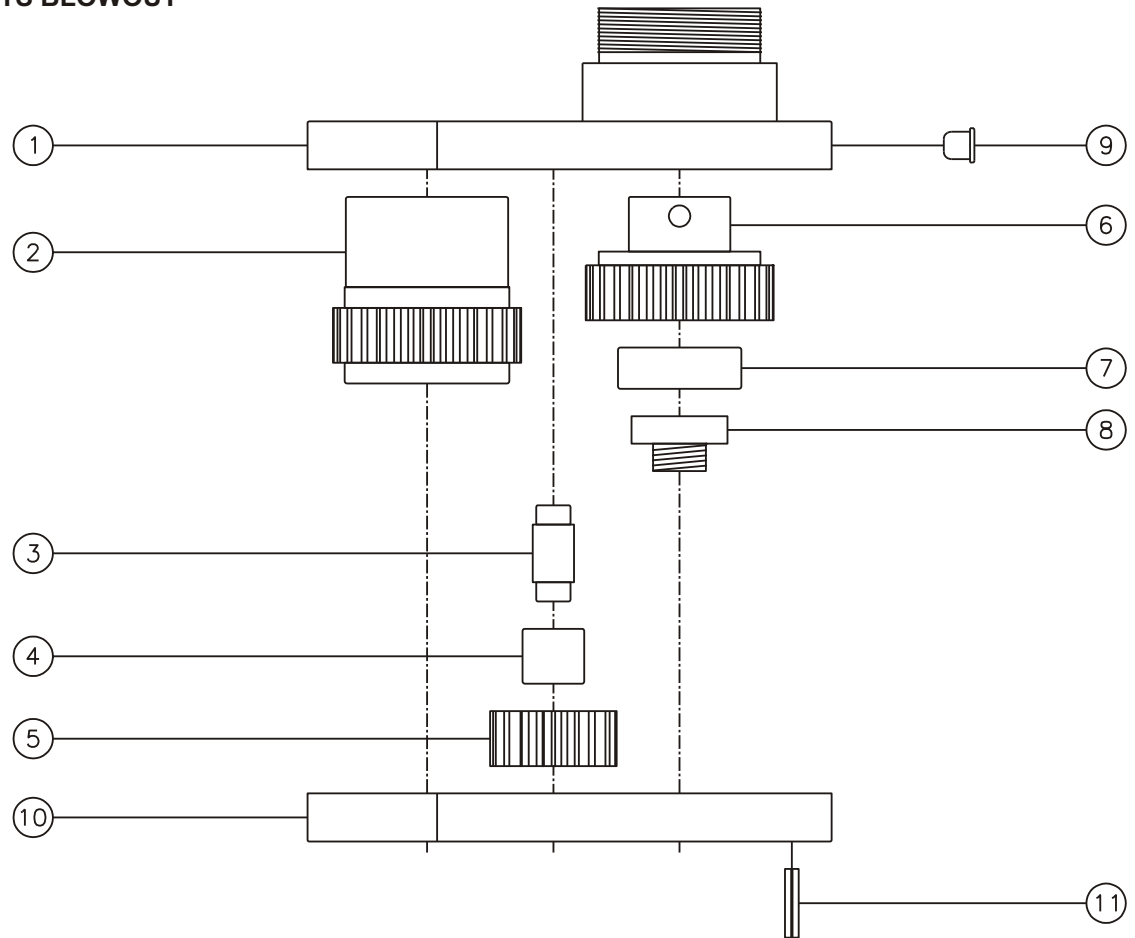

D & D PRODUCTION INC.

ASSEMBLY NO. 482848-00

HEAD NO. 8670

CROWFOOT ASS'Y
Rev. A
06-11-95

2500 WILLIAMS DRIVE • WATERFORD, MI • 48328

PHONE : (248) 334-2112 • FAX : (248) 334-0062

SIDE VIEW

TOP VIEW

GEAR ASSEMBLY

PARTS BLOWOUT

ITEM	DESCRIPTION	PART NO.	ITEM	DESCRIPTION	PART NO.	ITEM	DESCRIPTION	PART NO.
1	Gear Housing (Top)	482848-00-H	11	Roll Pin (2)	RP-810			
2	Socket Gear	162654-1-XX						
3	Idler Pin (2)	IP-6828						
4	Needle Bearing (2)	B-68						
5	Idler Gear (2)	161716						
6	Drive Gear	162636-SD						
7	Needle Bearing	B-146						
8	Drive Pin	TP-14616						
9	Grease Fitting	1885						
10	Gear Housing (Bottom)	482848-00-P						