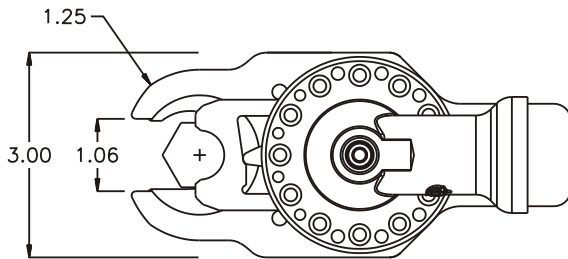

D & D PRODUCTION INC.®

ASSEMBLY NO. 481639-00

HEAD NO. 8662

TUBE NUT ASS'Y
Rev. A
02-19-03

2500 WILLIAMS DRIVE • WATERFORD, MI • 48328

PHONE : (248) 334-2112 • FAX : (248) 334-0062

SIDE VIEW

TOP VIEW

GEAR ASSEMBLY

PARTS BLOWOUT

ITEM	DESCRIPTION	PART NO.	ITEM	DESCRIPTION	PART NO.	ITEM	DESCRIPTION	PART NO.
1	Angle Head	AEN 3060	11	Gear Housing (Top)	481639-00-H	21	Gear Housing (Bottom)	481639-00-P2
2	Shoulder Bolt (7)	SB-312	12	Grease Fitting	1877			
3	Quick Drive Adapter	QDA-1	13	Socket Gear	142716-1-QDXX			
4	Needle Bearing (2)	RC-121610-FS	14	Idler Pin (2)	IP-4420			
5	Upper Rotor	R-303603	15	Needle Bearing (2)	B-44			
6	Lower Rotor	R-302003	16	Idler Gear (2)	141308			
7	Pivot Arm	PA-2728	17	Bushing (2)	A-10007			
8	Slide	SL-1S-XX	18	Drive Cam Gear	142762-12USDC			
9	Slide Spring (2)	CS-0432	19	Pawl	1104A-PS-P			
10	Quick Drive Housing	QDH-1	20	Pawl Spring	RSS-0810			