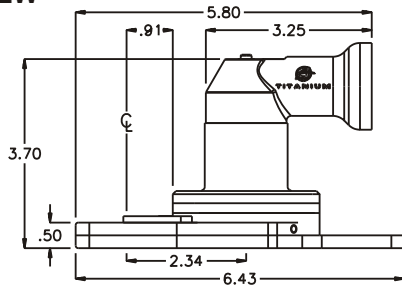

D & D PRODUCTION INC.®

ASSEMBLY NO. 481639-00

HEAD NO. 8662

TUBE NUT ASS'Y
Rev. A
02-19-03

2500 WILLIAMS DRIVE • WATERFORD, MI • 48328

PHONE : (248) 334-2112 • FAX : (248) 334-0062

SIDE VIEW