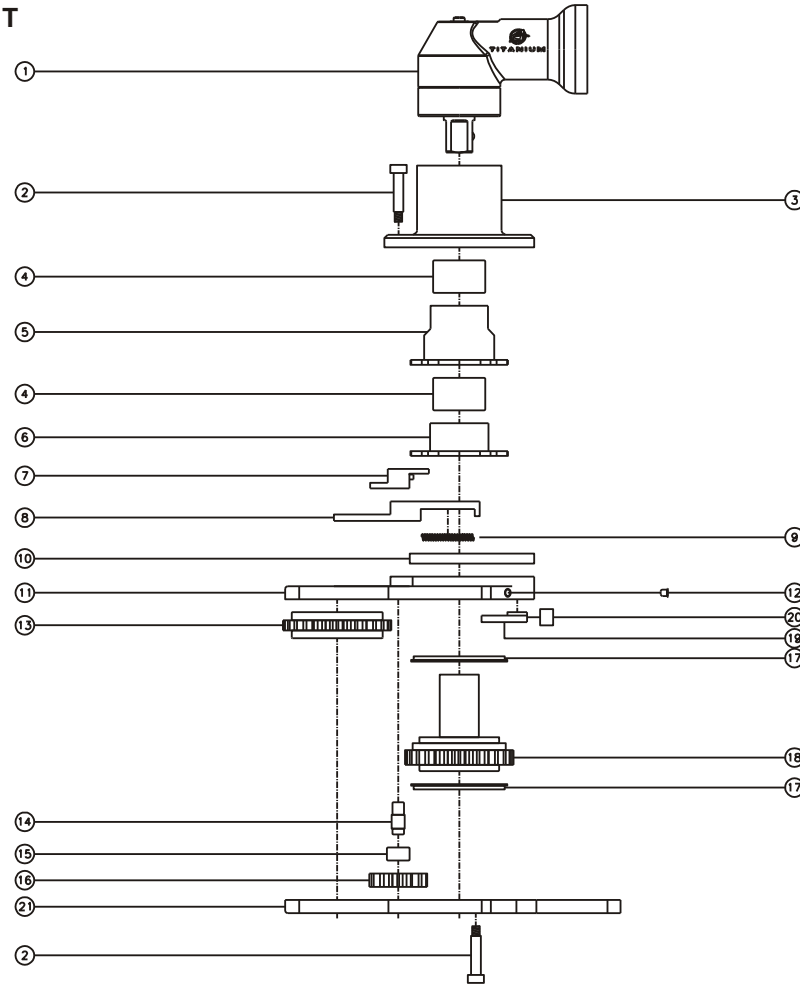

D & D PRODUCTION INC.®

ASSEMBLY NO. 481639-00

HEAD NO. 8662

TUBE NUT ASS'Y
Rev. A
02-19-03

2500 WILLIAMS DRIVE • WATERFORD, MI • 48328

PHONE : (248) 334-2112 • FAX : (248) 334-0062

SIDE VIEW

TOP VIEW

GEAR ASSEMBLY

PARTS BLOWOUT

ITEM	DESCRIPTION	PART NO.	ITEM	DESCRIPTION	PART NO.	ITEM	DESCRIPTION	PART NO.
1	Angle Head	AEN 3060	11	Gear Housing (Top)	481639-00-H	21	Gear Housing (Bottom)	481639-00-P2
2	Shoulder Bolt (7)	SB-312	12	Grease Fitting	1877			
3	Quick Drive Adapter	QDA-1	13	Socket Gear	142716-1-QDXX			
4	Needle Bearing (2)	RC-121610-FS	14	Idler Pin (2)	IP-4420			
5	Upper Rotor	R-303603	15	Needle Bearing (2)	B-44			
6	Lower Rotor	R-302003	16	Idler Gear (2)	141308			
7	Pivot Arm	PA-2728	17	Bushing (2)	A-10007			
8	Slide	SL-1S-XX	18	Drive Cam Gear	142762-12USDC			
9	Slide Spring (2)	CS-0432	19	Pawl	1104A-PS-P			
10	Quick Drive Housing	QDH-1	20	Pawl Spring	RSS-0810			