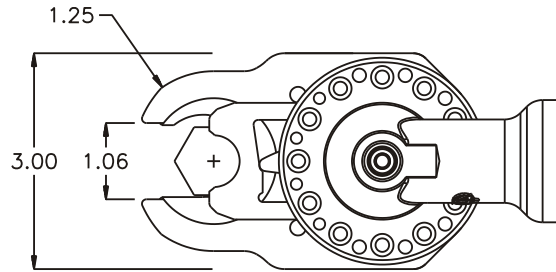

D & D PRODUCTION INC.®

ASSEMBLY NO. 481639-00

HEAD NO. 8660

TUBE NUT ASS'Y
Rev. A
02-15-03

2500 WILLIAMS DRIVE • WATERFORD, MI • 48328 PHONE : (248) 334-2112 • FAX : (248) 334-0062

SIDE VIEW

TOP VIEW

GEAR ASSEMBLY

PARTS BLOWOUT

ITEM	DESCRIPTION	PART NO.	ITEM	DESCRIPTION	PART NO.	ITEM	DESCRIPTION	PART NO.
1	Angle Head	AEN 3060	11	Gear Housing (Top)	481639-00-H	21	Gear Housing (Bottom)	481639-00-P
2	Shoulder Bolt (7)	SB-312	12	Grease Fitting	1877			
3	Quick Drive Adapter	QDA-1	13	Socket Gear	142716-1-QDXX			
4	Needle Bearing (2)	RC-121610-FS	14	Idler Pin (2)	IP-4420			
5	Upper Rotor	R-303603	15	Needle Bearing (2)	B-44			
6	Lower Rotor	R-302003	16	Idler Gear (2)	141308			
7	Pivot Arm	PA-2728	17	Bushing (2)	A-10007			
8	Slide	SL-1S-XX	18	Drive Cam Gear	142762-12USDC			
9	Slide Spring (2)	CS-0432	19	Pawl	1104A-PS-P			
10	Quick Drive Housing	QDH-1	20	Pawl Spring	RSS-0810			