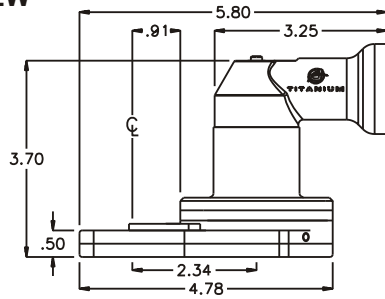

D & D PRODUCTION INC.®

ASSEMBLY NO. 481639-00

HEAD NO. 8660

TUBE NUT ASS'Y
Rev. A
02-15-03

2500 WILLIAMS DRIVE • WATERFORD, MI • 48328 PHONE : (248) 334-2112 • FAX : (248) 334-0062

SIDE VIEW

TOP VIEW

GEAR ASSEMBLY

PARTS BLOWOUT

ITEM	DESCRIPTION	PART NO.	ITEM	DESCRIPTION	PART NO.	ITEM	DESCRIPTION	PART NO.
1	Angle Head	AEN 3060	11	Gear Housing (Top)	481639-00-H	21	Gear Housing (Bottom)	481639-00-P
2	Shoulder Bolt (7)	SB-312	12	Grease Fitting	1877			
3	Quick Drive Adapter	QDA-1	13	Socket Gear	142716-1-QDXX			
4	Needle Bearing (2)	RC-121610-FS	14	Idler Pin (2)	IP-4420			
5	Upper Rotor	R-303603	15	Needle Bearing (2)	B-44			
6	Lower Rotor	R-302003	16	Idler Gear (2)	141308			
7	Pivot Arm	PA-2728	17	Bushing (2)	A-10007			
8	Slide	SL-1S-XX	18	Drive Cam Gear	142762-12USDC			
9	Slide Spring (2)	CS-0432	19	Pawl	1104A-PS-P			
10	Quick Drive Housing	QDH-1	20	Pawl Spring	RSS-0810			