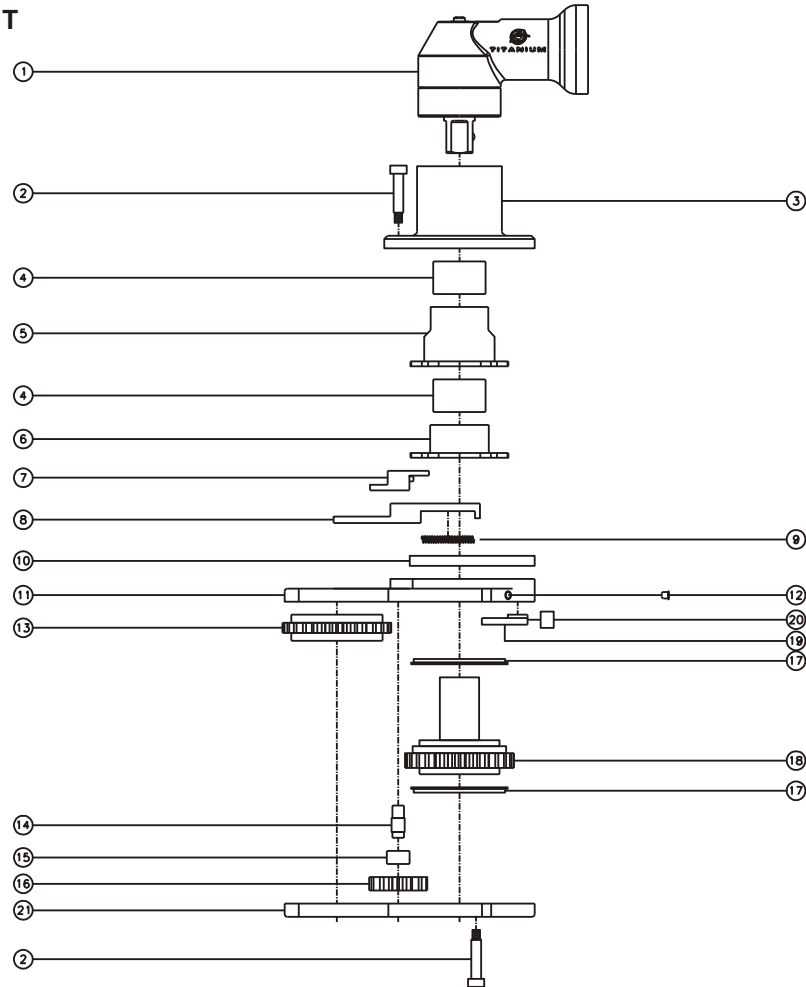

D & D PRODUCTION INC.®

ASSEMBLY NO. 481639-00

HEAD NO. 8660

TUBE NUT ASS'Y
Rev. A
02-15-03

2500 WILLIAMS DRIVE • WATERFORD, MI • 48328 PHONE : (248) 334-2112 • FAX : (248) 334-0062

SIDE VIEW

TOP VIEW

GEAR ASSEMBLY

PARTS BLOWOUT

ITEM	DESCRIPTION	PART NO.	ITEM	DESCRIPTION	PART NO.	ITEM	DESCRIPTION	PART NO.
1	Angle Head	AEN 3060	11	Gear Housing (Top)	481639-00-H	21	Gear Housing (Bottom)	481639-00-P
2	Shoulder Bolt (7)	SB-312	12	Grease Fitting	1877			
3	Quick Drive Adapter	QDA-1	13	Socket Gear	142716-1-QDXX			
4	Needle Bearing (2)	RC-121610-FS	14	Idler Pin (2)	IP-4420			
5	Upper Rotor	R-303603	15	Needle Bearing (2)	B-44			
6	Lower Rotor	R-302003	16	Idler Gear (2)	141308			
7	Pivot Arm	PA-2728	17	Bushing (2)	A-10007			
8	Slide	SL-1S-XX	18	Drive Cam Gear	142762-12USDC			
9	Slide Spring (2)	CS-0432	19	Pawl	1104A-PS-P			
10	Quick Drive Housing	QDH-1	20	Pawl Spring	RSS-0810			