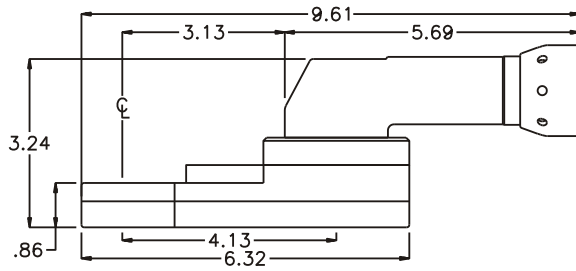

D & D PRODUCTION INC.

ASSEMBLY NO. 472725H-3

HEAD NO. 3790

CROWFOOT ASS'Y
Rev. A
08-07-02

2500 WILLIAMS DRIVE • WATERFORD, MI • 48328

PHONE : (248) 334-2112 • FAX : (248) 334-0062

SIDE VIEW

TOP VIEW