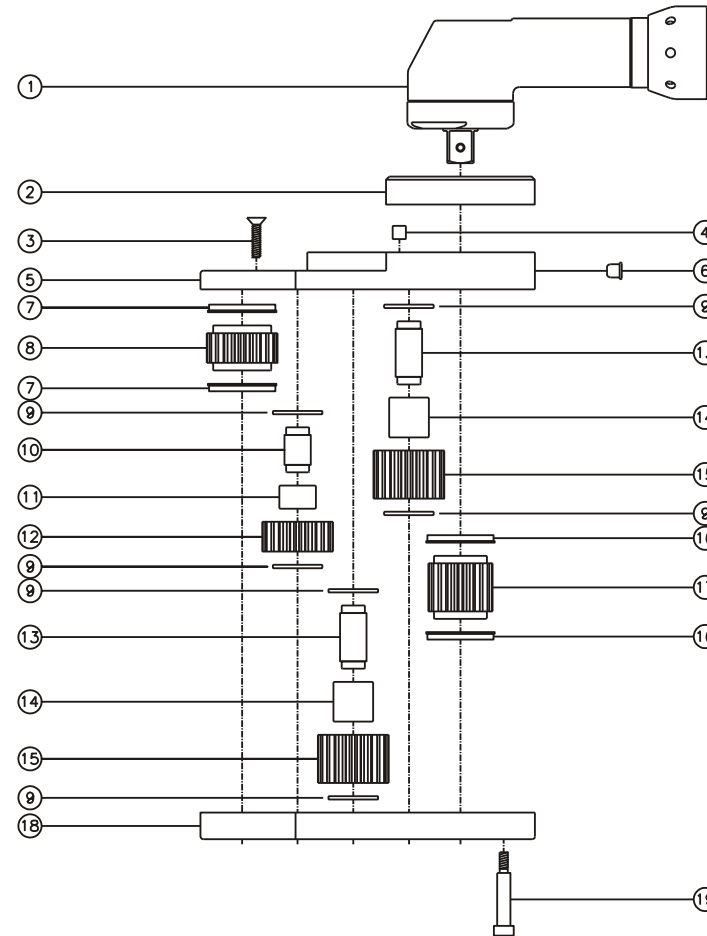

### SIDE VIEW

### TOP VIEW

### GEAR ASSEMBLY

### PARTS BLOWOUT

ITEM	DESCRIPTION	PART NO.	ITEM	DESCRIPTION	PART NO.	ITEM	DESCRIPTION	PART NO.
1	Angle Head	A/C #13	11	Needle Bearing (2)	B-87			
2	Angle Head Adapter	HA-4517-13	12	Sm. Idler Gear (2)	162018			
3	Screw (4)	S-1012C	13	Lg. Idler Pin (3)	IP-81238			
4	Dowel Pin	DP-1604	14	Needle Bearing (3)	BH-812			
5	Gear Housing (Top)	472725H-3-H	15	Lg. Idler Gear (3)	162029			
6	Grease Fitting	1885	16	Bushing (2)	A-6409			
7	Bushing (2)	A-7009	17	Drive Gear	161838-12SD			
8	Socket Gear	162027-XX	18	Gear Housing (Bottom)	472725H-3-P			
9	Thrust Race (10)	TRB-815	19	Shoulder Bolt (4)	SB-416			
10	Sm. Idler Pin (2)	IP-8727						