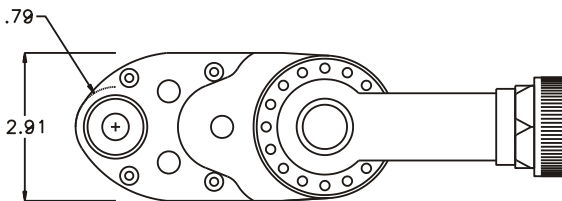

GEAR ASSEMBLY

PARTS BLOWOUT

ITEM	DESCRIPTION	PART NO.	ITEM	DESCRIPTION	PART NO.	ITEM	DESCRIPTION	PART NO.
1	Angle Head	Cleco MH4	11	Sm. Idler Gear (2)	162011			
2	Angle Head Adapter	HA-4518-MH4	12	Thrust Race (6)	TRA-815			
3	Screw (4)	S-1008C	13	Lg. Idler Pin (3)	IP-81030			
4	Dowel Pin	DP-1604	14	Needle Bearing (3)	BH-810			
5	Gear Housing (Top)	471925H-3-H	15	Lg. Idler Gear (3)	162022			
6	Grease Fitting	1885	16	Bushing (2)	A-6408			
7	Bushing (2)	A-7008	17	Drive Gear	161830-12SD			
8	Socket Gear	162019-XX	18	Gear Housing (Bottom)	471925H-3-P			
9	Sm. Idler Pin (2)	IP-8519	19	Shoulder Bolt (4)	SB-412			
10	Needle Bearing (2)	B-85						