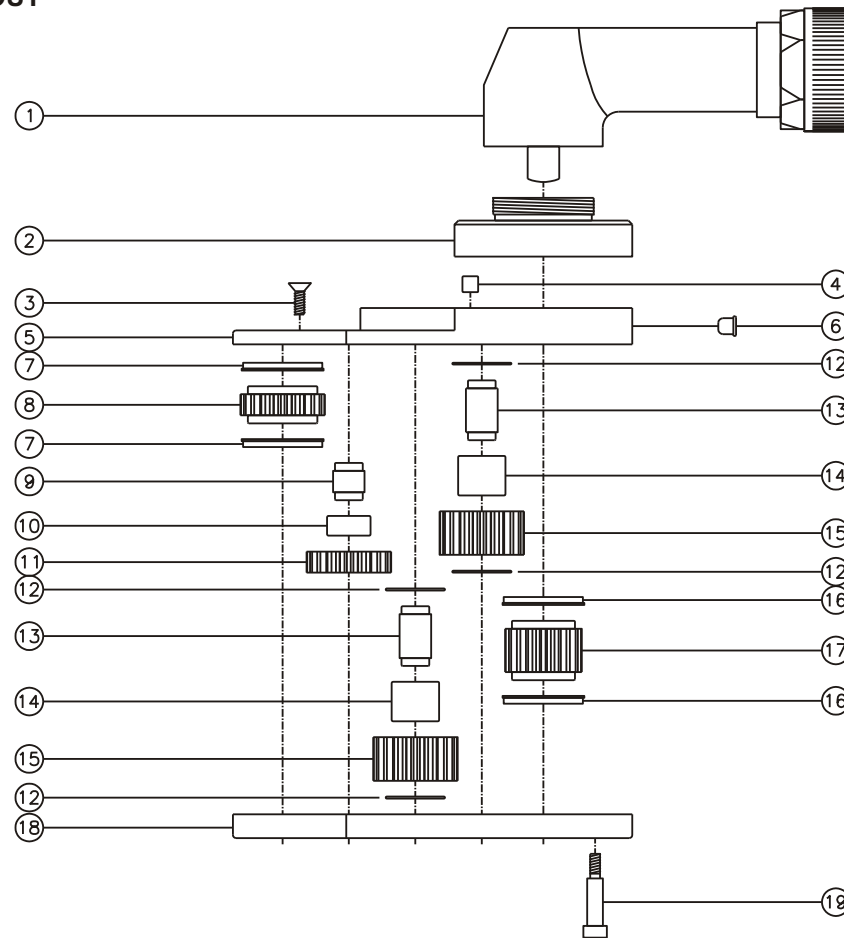

D & D PRODUCTION INC.

ASSEMBLY NO. 471925H-3

HEAD NO. 3788

CROWFOOT ASS'Y
Rev. B
08-23-01

2500 WILLIAMS DRIVE • WATERFORD, MI • 48328

PHONE : (248) 334-2112 • FAX : (248) 334-0062

SIDE VIEW

TOP VIEW

GEAR ASSEMBLY

PARTS BLOWOUT

ITEM	DESCRIPTION	PART NO.	ITEM	DESCRIPTION	PART NO.	ITEM	DESCRIPTION	PART NO.
1	Angle Head	Cleco MH4	11	Sm. Idler Gear (2)	162011			
2	Angle Head Adapter	HA-4518-MH4	12	Thrust Race (6)	TRA-815			
3	Screw (4)	S-1008C	13	Lg. Idler Pin (3)	IP-81030			
4	Dowel Pin	DP-1604	14	Needle Bearing (3)	BH-810			
5	Gear Housing (Top)	471925H-3-H	15	Lg. Idler Gear (3)	162022			
6	Grease Fitting	1885	16	Bushing (2)	A-6408			
7	Bushing (2)	A-7008	17	Drive Gear	161830-12SD			
8	Socket Gear	162019-XX	18	Gear Housing (Bottom)	471925H-3-P			
9	Sm. Idler Pin (2)	IP-8519	19	Shoulder Bolt (4)	SB-412			
10	Needle Bearing (2)	B-85						