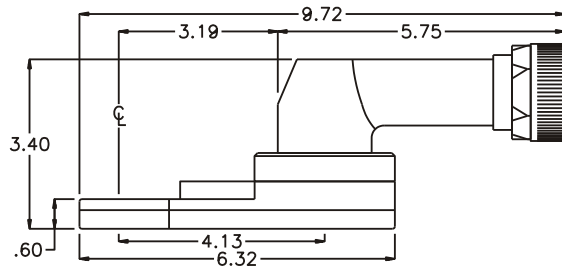

D & D PRODUCTION INC.

ASSEMBLY NO. 471925H-3

HEAD NO. 3788

CROWFOOT ASS'Y
Rev. B
08-23-01

2500 WILLIAMS DRIVE • WATERFORD, MI • 48328

PHONE : (248) 334-2112 • FAX : (248) 334-0062

SIDE VIEW

TOP VIEW