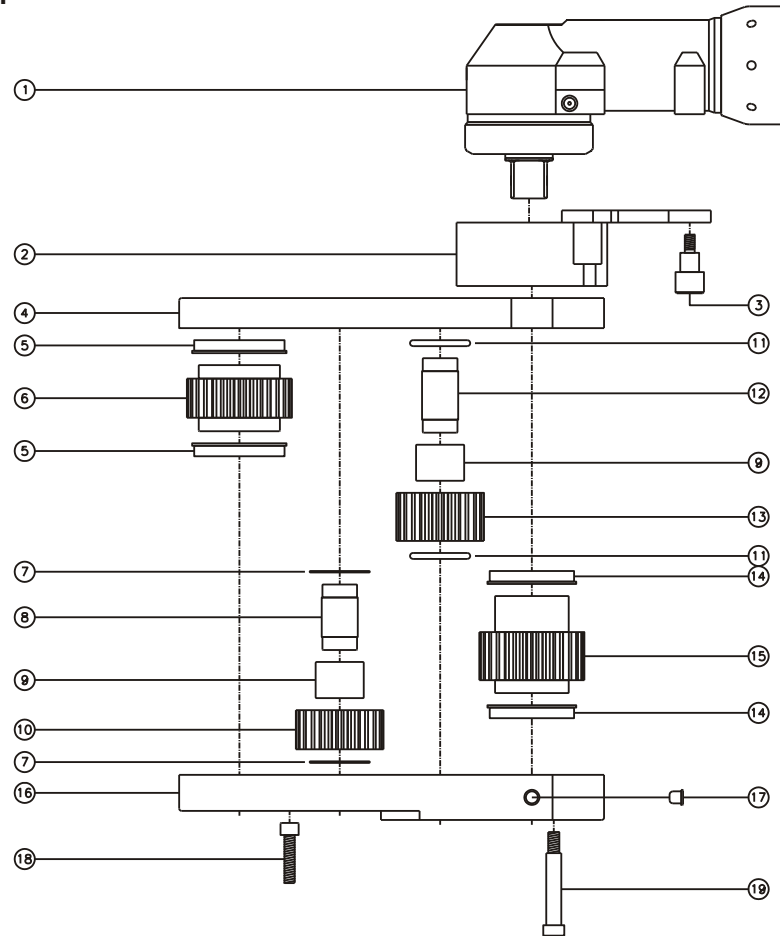

D & D PRODUCTION INC.

ASSEMBLY NO. 464440-2

HEAD NO. 3784

CROWFOOT ASS'Y
Rev. A
08-22-02

2500 WILLIAMS DRIVE • WATERFORD, MI • 48328

PHONE : (248) 334-2112 • FAX : (248) 334-0062

SIDE VIEW

TOP VIEW

GEAR ASSEMBLY

PARTS BLOWOUT

ITEM	DESCRIPTION	PART NO.	ITEM	DESCRIPTION	PART NO.	ITEM	DESCRIPTION	PART NO.
1	Angle Head	A/C 19	11	Thrust Race (2)	TRD-1220			
2	Flange Adapter	FA-4823-5819	12	Lg. Idler Pin	IP-121250			
3	Shoulder Bolt #1 (4)	S-10M14SB-A	13	Lg. Idler Gear	142932			
4	Gear Housing (Top)	464040-2-H	14	Bushing (2)	A-10017			
5	Bushing (2)	A-10817	15	Drive Gear	142465-34SD			
6	Socket Gear	142944-XX	16	Gear Housing (Bottom)	464440-2-P			
7	Thrust Race (2)	TRA-1220	17	Grease Fitting	1885			
8	Sm. Idler Pin	IP-121244B	18	Screw (4)	S-1416SH			
9	Needle Bearing (2)	B-1212	19	Shoulder Bolt #2 (5)	SB-524			
10	Sm. Idler Gear	142926						