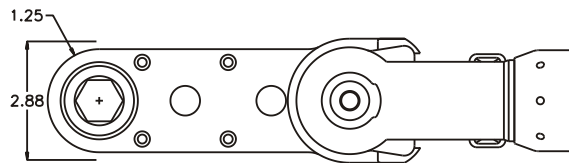

GEAR ASSEMBLY

PARTS BLOWOUT

ITEM	DESCRIPTION	PART NO.	ITEM	DESCRIPTION	PART NO.	ITEM	DESCRIPTION	PART NO.
1	Angle Head	A/C 19	11	Thrust Race (2)	TRD-1220			
2	Flange Adapter	FA-4823-5819	12	Lg. Idler Pin	IP-121250			
3	Shoulder Bolt #1 (4)	S-10M14SB-A	13	Lg. Idler Gear	142932			
4	Gear Housing (Top)	464040-2-H	14	Bushing (2)	A-10017			
5	Bushing (2)	A-10817	15	Drive Gear	142465-34SD			
6	Socket Gear	142944-XX	16	Gear Housing (Bottom)	464440-2-P			
7	Thrust Race (2)	TRA-1220	17	Grease Fitting	1885			
8	Sm. Idler Pin	IP-121244B	18	Screw (4)	S-1416SH			
9	Needle Bearing (2)	B-1212	19	Shoulder Bolt #2 (5)	SB-524			
10	Sm. Idler Gear	142926						