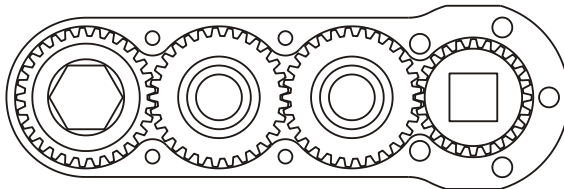

D & D PRODUCTION INC.

ASSEMBLY NO. 464440-2

HEAD NO. 3784

CROWFOOT ASS'Y
Rev. A
08-22-02

2500 WILLIAMS DRIVE • WATERFORD, MI • 48328

PHONE : (248) 334-2112 • FAX : (248) 334-0062

SIDE VIEW

TOP VIEW

GEAR ASSEMBLY

PARTS BLOWOUT

ITEM	DESCRIPTION	PART NO.	ITEM	DESCRIPTION	PART NO.	ITEM	DESCRIPTION	PART NO.
1	Angle Head	A/C 19	11	Thrust Race (2)	TRD-1220			
2	Flange Adapter	FA-4823-5819	12	Lg. Idler Pin	IP-121250			
3	Shoulder Bolt #1 (4)	S-10M14SB-A	13	Lg. Idler Gear	142932			
4	Gear Housing (Top)	464040-2-H	14	Bushing (2)	A-10017			
5	Bushing (2)	A-10817	15	Drive Gear	142465-34SD			
6	Socket Gear	142944-XX	16	Gear Housing (Bottom)	464440-2-P			
7	Thrust Race (2)	TRA-1220	17	Grease Fitting	1885			
8	Sm. Idler Pin	IP-121244B	18	Screw (4)	S-1416SH			
9	Needle Bearing (2)	B-1212	19	Shoulder Bolt #2 (5)	SB-524			
10	Sm. Idler Gear	142926						