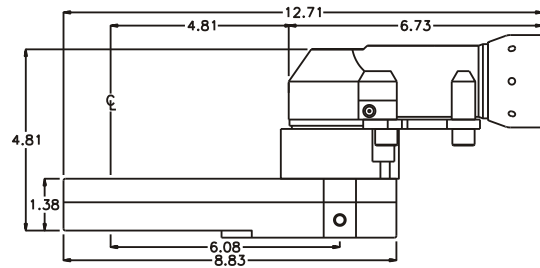

D & D PRODUCTION INC.

ASSEMBLY NO. 464440-2

HEAD NO. 3784

CROWFOOT ASS'Y
Rev. A
08-22-02

2500 WILLIAMS DRIVE • WATERFORD, MI • 48328

PHONE : (248) 334-2112 • FAX : (248) 334-0062

SIDE VIEW

TOP VIEW