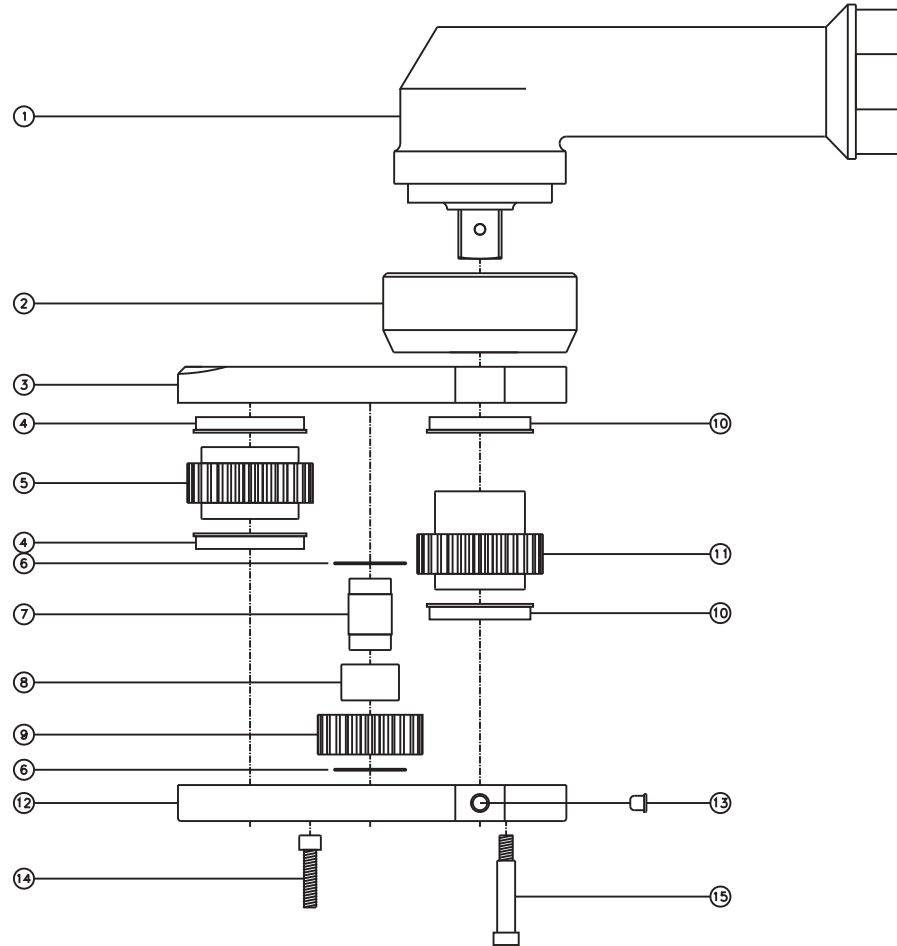

ASSEMBLY NO. 464040M

HEAD NO. 3785

CROWFOOT ASS'Y
Rev. A
01/28/09

2500 WILLIAMS DRIVE • WATERFORD, MI • 48328 PHONE : (248) 334-2112 • FAX : (248) 334-0062

SIDE VIEW

TOP VIEW

GEAR ASSEMBLY

ITEM	DESCRIPTION	PART NO.	ITEM	DESCRIPTION	PART NO.	ITEM	DESCRIPTION	PART NO.
1	Motor	Cleco 67EA340AM6	11	Drive Gear	142455-34SD			
2	Adapter	CA-4821-AM6	12	Gear Housing (Bottom)	464040-P			
3	Gear Housing (Top)	464040M-H	13	Grease Fitting	1885			
4	Bushing (2)	A-10817	14	Screw (2)	S-1416SH			
5	Socket Gear	142940-XX	15	Shoulder Bolt (5)	SB-520			
6	Thrust Race (2)	TRA-1220						
7	Idler Pin	IP-121040						
8	Needle Bearing	B-1210						
9	Idler Gear	142922						
10	Bushing (2)	A-10017						