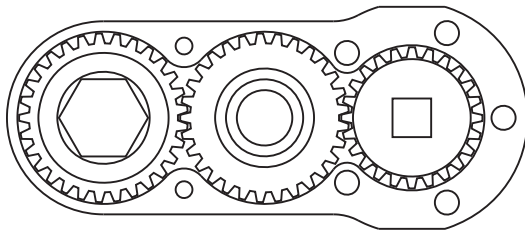

ASSEMBLY NO. 464040M

HEAD NO. 3785

CROWFOOT ASS'Y
Rev. A
01/28/09

2500 WILLIAMS DRIVE • WATERFORD, MI • 48328 PHONE : (248) 334-2112 • FAX : (248) 334-0062

SIDE VIEW

TOP VIEW

GEAR ASSEMBLY

ITEM	DESCRIPTION	PART NO.	ITEM	DESCRIPTION	PART NO.	ITEM	DESCRIPTION	PART NO.
1	Motor	Cleco 67EA340AM6	11	Drive Gear	142455-34SD			
2	Adapter	CA-4821-AM6	12	Gear Housing (Bottom)	464040-P			
3	Gear Housing (Top)	464040M-H	13	Grease Fitting	1885			
4	Bushing (2)	A-10817	14	Screw (2)	S-1416SH			
5	Socket Gear	142940-XX	15	Shoulder Bolt (5)	SB-520			
6	Thrust Race (2)	TRA-1220						
7	Idler Pin	IP-121040						
8	Needle Bearing	B-1210						
9	Idler Gear	142922						
10	Bushing (2)	A-10017						