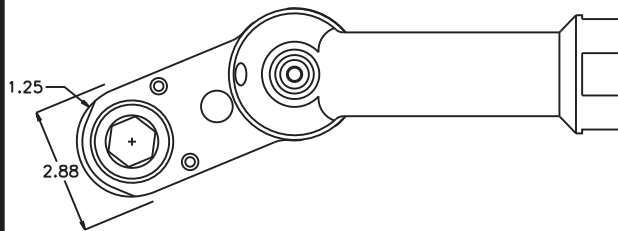

ASSEMBLY NO. 464040M

HEAD NO. 3785

CROWFOOT ASS'Y
Rev. A
01/28/09

2500 WILLIAMS DRIVE • WATERFORD, MI • 48328 PHONE : (248) 334-2112 • FAX : (248) 334-0062

SIDE VIEW

TOP VIEW

GEAR ASSEMBLY

ITEM	DESCRIPTION	PART NO.	ITEM	DESCRIPTION	PART NO.	ITEM	DESCRIPTION	PART NO.
1	Motor	Cleco 67EA340AM6	11	Drive Gear	142455-34SD			
2	Adapter	CA-4821-AM6	12	Gear Housing (Bottom)	464040-P			
3	Gear Housing (Top)	464040M-H	13	Grease Fitting	1885			
4	Bushing (2)	A-10817	14	Screw (2)	S-1416SH			
5	Socket Gear	142940-XX	15	Shoulder Bolt (5)	SB-520			
6	Thrust Race (2)	TRA-1220						
7	Idler Pin	IP-121040						
8	Needle Bearing	B-1210						
9	Idler Gear	142922						
10	Bushing (2)	A-10017						