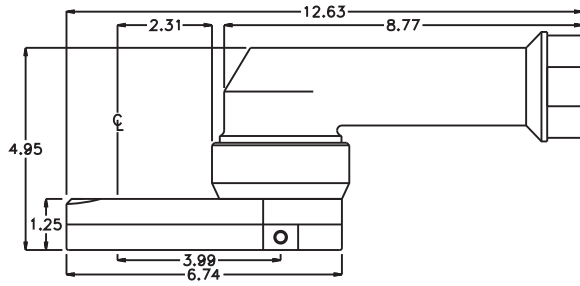

ASSEMBLY NO. 464040M

HEAD NO. 3785

CROWFOOT ASS'Y
Rev. A
01/28/09

2500 WILLIAMS DRIVE • WATERFORD, MI • 48328 PHONE : (248) 334-2112 • FAX : (248) 334-0062

SIDE VIEW

TOP VIEW

GEAR ASSEMBLY

ITEM	DESCRIPTION	PART NO.	ITEM	DESCRIPTION	PART NO.	ITEM	DESCRIPTION	PART NO.
1	Motor	Cleco 67EA340AM6	11	Drive Gear	142455-34SD			
2	Adapter	CA-4821-AM6	12	Gear Housing (Bottom)	464040-P			
3	Gear Housing (Top)	464040M-H	13	Grease Fitting	1885			
4	Bushing (2)	A-10817	14	Screw (2)	S-1416SH			
5	Socket Gear	142940-XX	15	Shoulder Bolt (5)	SB-520			
6	Thrust Race (2)	TRA-1220						
7	Idler Pin	IP-121040						
8	Needle Bearing	B-1210						
9	Idler Gear	142922						
10	Bushing (2)	A-10017						