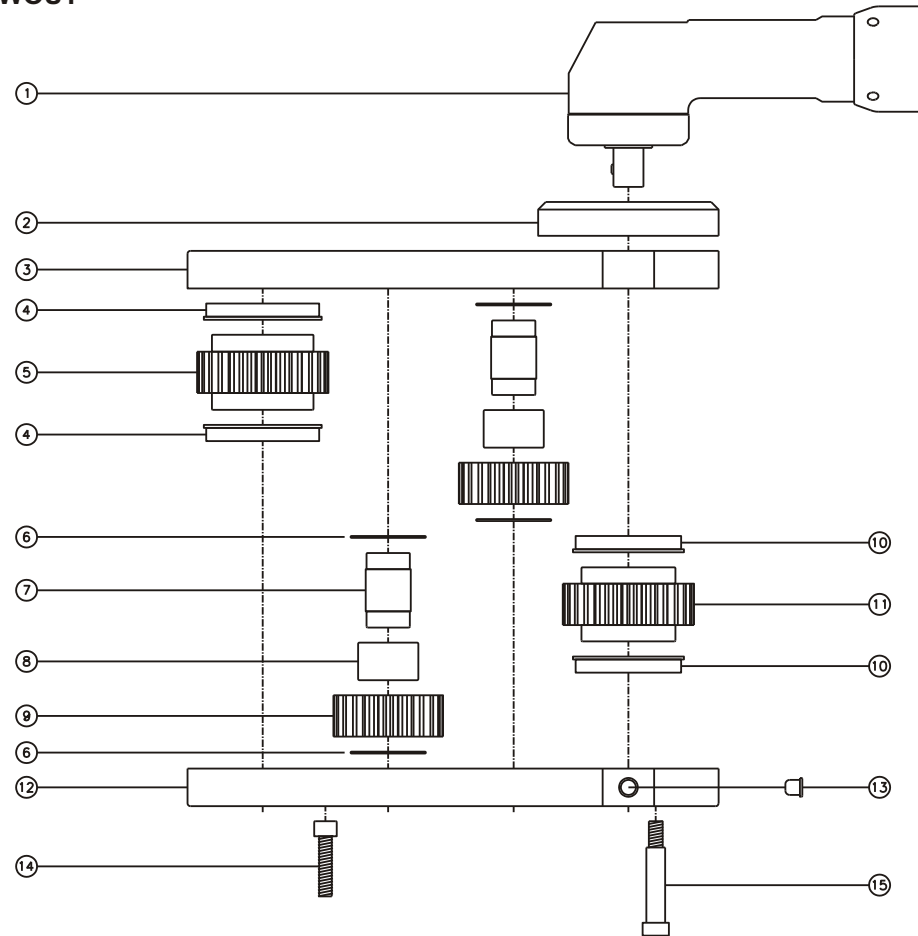

D & D PRODUCTION INC.

ASSEMBLY NO. 464040-2

HEAD NO. 3780

CROWFOOT ASS'Y
Rev. A
08-21-02

2500 WILLIAMS DRIVE • WATERFORD, MI • 48328

PHONE : (248) 334-2112 • FAX : (248) 334-0062

SIDE VIEW

TOP VIEW

GEAR ASSEMBLY

PARTS BLOWOUT

ITEM	DESCRIPTION	PART NO.	ITEM	DESCRIPTION	PART NO.	ITEM	DESCRIPTION	PART NO.
1	Angle Head	A/C 13	11	Drive Gear	142440-12SD			
2	Collar Adapter	CA-4818-13	12	Gear Housing (Bottom)	464040-2-P			
3	Gear Housing (Top)	464040-2-H	13	Grease Fitting	1885			
4	Bushing (2)	A-10817	14	Screw (4)	S-1416SH			
5	Socket Gear	142940-XX	15	Shoulder Bolt (5)	SB-520			
6	Thrust Race (4)	TRA-1220						
7	Idler Pin (2)	IP-121040						
8	Needle Bearing (2)	B-1210						
9	Idler Gear (2)	142922						
10	Bushing (2)	A-10017						