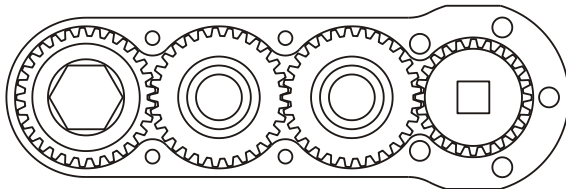

D & D PRODUCTION INC.

ASSEMBLY NO. 464040-2

HEAD NO. 3780

CROWFOOT ASS'Y
Rev. A
08-21-02

2500 WILLIAMS DRIVE • WATERFORD, MI • 48328

PHONE : (248) 334-2112 • FAX : (248) 334-0062

SIDE VIEW

TOP VIEW

GEAR ASSEMBLY

PARTS BLOWOUT

ITEM	DESCRIPTION	PART NO.	ITEM	DESCRIPTION	PART NO.	ITEM	DESCRIPTION	PART NO.
1	Angle Head	A/C 13	11	Drive Gear	142440-12SD			
2	Collar Adapter	CA-4818-13	12	Gear Housing (Bottom)	464040-2-P			
3	Gear Housing (Top)	464040-2-H	13	Grease Fitting	1885			
4	Bushing (2)	A-10817	14	Screw (4)	S-1416SH			
5	Socket Gear	142940-XX	15	Shoulder Bolt (5)	SB-520			
6	Thrust Race (4)	TRA-1220						
7	Idler Pin (2)	IP-121040						
8	Needle Bearing (2)	B-1210						
9	Idler Gear (2)	142922						
10	Bushing (2)	A-10017						