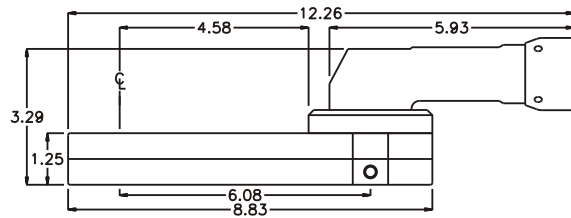

D & D PRODUCTION INC.

ASSEMBLY NO. 464040-2

HEAD NO. 3780

CROWFOOT ASS'Y
Rev. A
08-21-02

2500 WILLIAMS DRIVE • WATERFORD, MI • 48328

PHONE : (248) 334-2112 • FAX : (248) 334-0062

SIDE VIEW