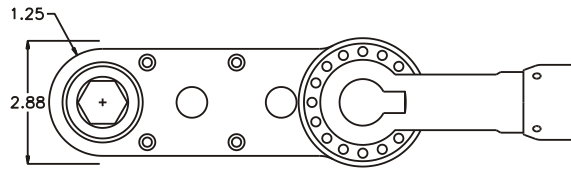

GEAR ASSEMBLY

PARTS BLOWOUT

ITEM	DESCRIPTION	PART NO.	ITEM	DESCRIPTION	PART NO.	ITEM	DESCRIPTION	PART NO.
1	Angle Head	A/C 13	11	Drive Gear	142440-12SD			
2	Collar Adapter	CA-4818-13	12	Gear Housing (Bottom)	464040-2-P			
3	Gear Housing (Top)	464040-2-H	13	Grease Fitting	1885			
4	Bushing (2)	A-10817	14	Screw (4)	S-1416SH			
5	Socket Gear	142940-XX	15	Shoulder Bolt (5)	SB-520			
6	Thrust Race (4)	TRA-1220						
7	Idler Pin (2)	IP-121040						
8	Needle Bearing (2)	B-1210						
9	Idler Gear (2)	142922						
10	Bushing (2)	A-10017						