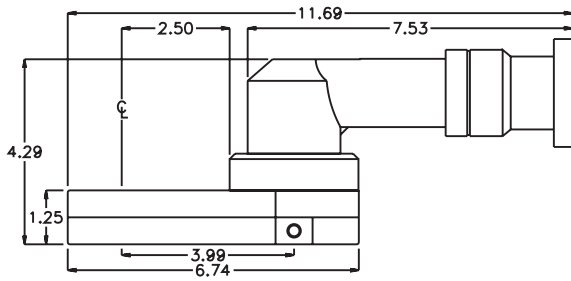

D & D PRODUCTION INC.

ASSEMBLY NO. 464040

HEAD NO. 3781

CROWFOOT ASS'Y
Rev. A
12/06/06

2500 WILLIAMS DRIVE • WATERFORD, MI • 48328

PHONE : (248) 334-2112 • FAX : (248) 334-0062

SIDE VIEW

TOP VIEW