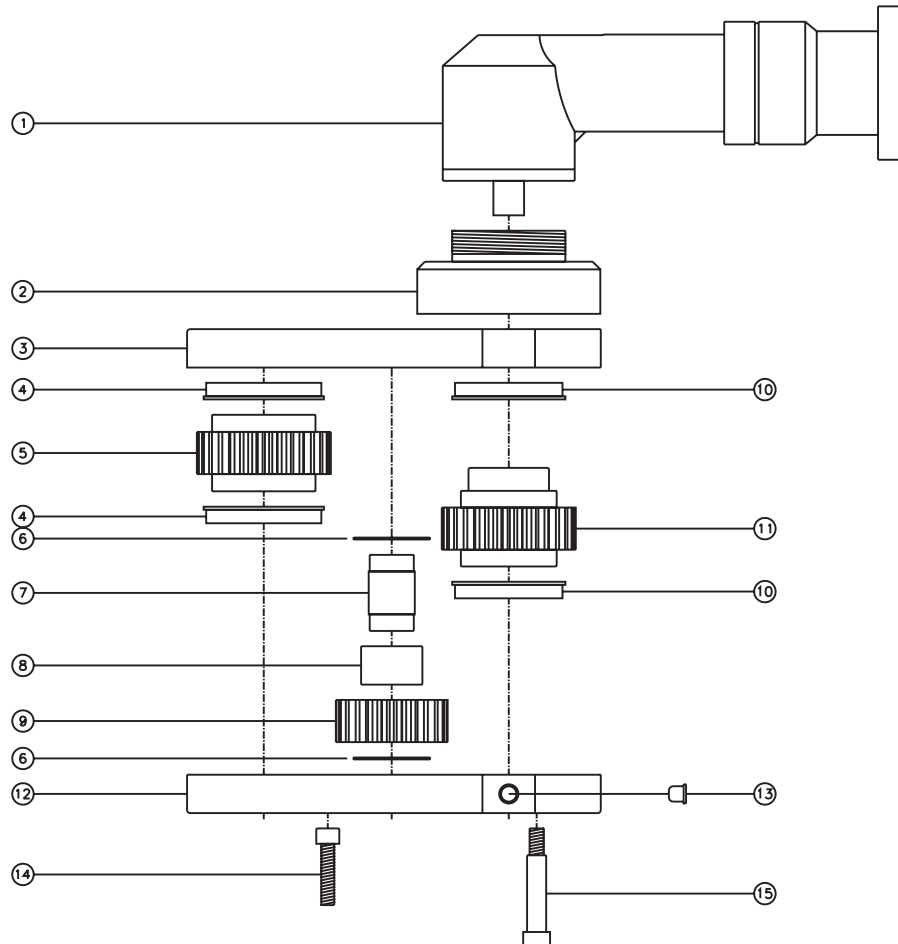

D & D PRODUCTION INC.

ASSEMBLY NO. 464040

HEAD NO. 3781

CROWFOOT ASS'Y
Rev. A
12/06/06

2500 WILLIAMS DRIVE • WATERFORD, MI • 48328

PHONE : (248) 334-2112 • FAX : (248) 334-0062

SIDE VIEW

TOP VIEW

GEAR ASSEMBLY

ITEM	DESCRIPTION	PART NO.	ITEM	DESCRIPTION	PART NO.	ITEM	DESCRIPTION	PART NO.
1	Motor	Techmotive T066A160SSP4P	11	Drive Gear	142451-12SD			
2	Adapter	HA-4826B-36530	12	Gear Housing (Bottom)	464040-P			
3	Gear Housing (Top)	464040-H	13	Grease Fitting	1885			
4	Bushing (2)	A-10817	14	Screw (2)	S-1416SH			
5	Socket Gear	142940-XX	15	Shoulder Bolt (5)	SB-520			
6	Thrust Race (2)	TRA-1220						
7	Idler Pin	IP-121040						
8	Needle Bearing	B-1210						
9	Idler Gear	142922						
10	Bushing (2)	A-10017						