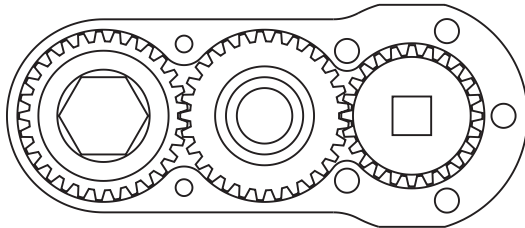

D & D PRODUCTION INC.

ASSEMBLY NO. 464040

HEAD NO. 3781

CROWFOOT ASS'Y
Rev. A
12/06/06

2500 WILLIAMS DRIVE • WATERFORD, MI • 48328

PHONE : (248) 334-2112 • FAX : (248) 334-0062

SIDE VIEW

TOP VIEW

GEAR ASSEMBLY

ITEM	DESCRIPTION	PART NO.	ITEM	DESCRIPTION	PART NO.	ITEM	DESCRIPTION	PART NO.
1	Motor	Techmotive T066A160SSP4P	11	Drive Gear	142451-12SD			
2	Adapter	HA-4826B-36530	12	Gear Housing (Bottom)	464040-P			
3	Gear Housing (Top)	464040-H	13	Grease Fitting	1885			
4	Bushing (2)	A-10817	14	Screw (2)	S-1416SH			
5	Socket Gear	142940-XX	15	Shoulder Bolt (5)	SB-520			
6	Thrust Race (2)	TRA-1220						
7	Idler Pin	IP-121040						
8	Needle Bearing	B-1210						
9	Idler Gear	142922						
10	Bushing (2)	A-10017						