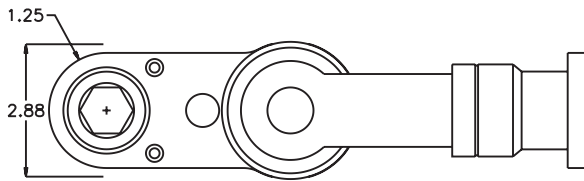

GEAR ASSEMBLY

ITEM	DESCRIPTION	PART NO.	ITEM	DESCRIPTION	PART NO.	ITEM	DESCRIPTION	PART NO.
1	Motor	Techmotive T066A160SSP4P	11	Drive Gear	142451-12SD			
2	Adapter	HA-4826B-36530	12	Gear Housing (Bottom)	464040-P			
3	Gear Housing (Top)	464040-H	13	Grease Fitting	1885			
4	Bushing (2)	A-10817	14	Screw (2)	S-1416SH			
5	Socket Gear	142940-XX	15	Shoulder Bolt (5)	SB-520			
6	Thrust Race (2)	TRA-1220						
7	Idler Pin	IP-121040						
8	Needle Bearing	B-1210						
9	Idler Gear	142922						
10	Bushing (2)	A-10017						