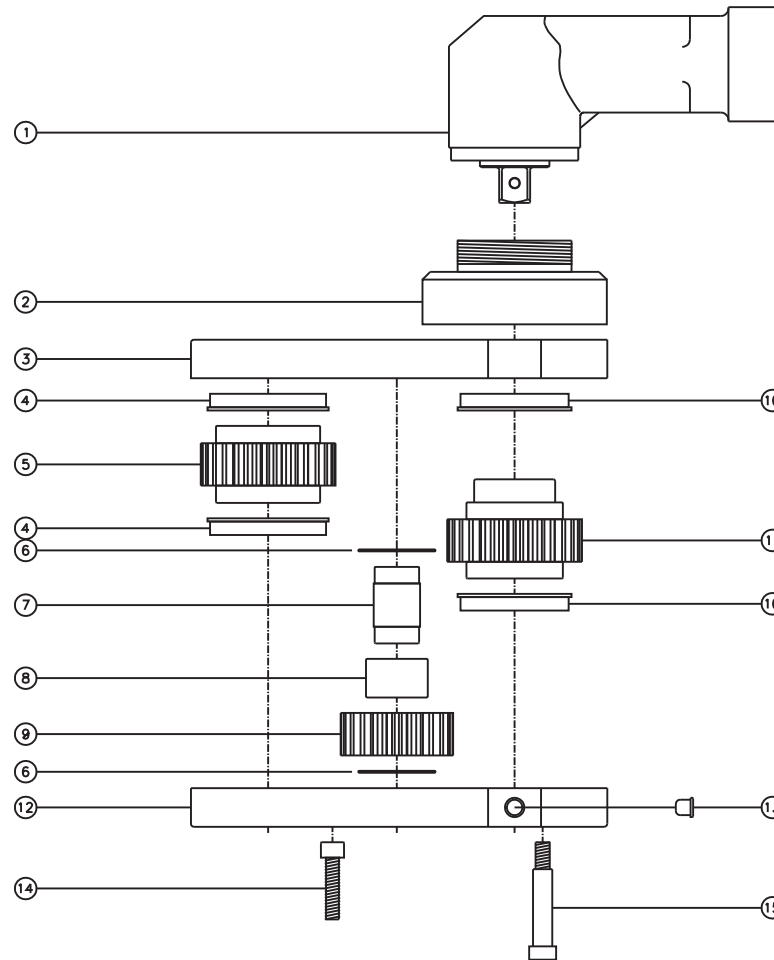

D & D PRODUCTION INC.®

ASSEMBLY NO. 464040

HEAD NO. 3786B

CROWFOOT ASS'Y
Rev. A
11/11/08

2500 WILLIAMS DRIVE • WATERFORD, MI • 48328

PHONE : (248) 334-2112 • FAX : (248) 334-0062

SIDE VIEW

TOP VIEW

GEAR ASSEMBLY

ITEM	DESCRIPTION	PART NO.	ITEM	DESCRIPTION	PART NO.	ITEM	DESCRIPTION	PART NO.
1	Motor	Techmotive T066A156SHP4	11	Drive Gear	142451-12SD			
2	Adapter	HA-4826C-36530	12	Gear Housing (Bottom)	464040-P			
3	Gear Housing (Top)	464040-H	13	Grease Fitting	1885			
4	Bushing (2)	A-10817	14	Screw (2)	S-1416SH			
5	Socket Gear	142940-XX	15	Shoulder Bolt (5)	SB-520			
6	Thrust Race (2)	TRA-1220						
7	Idler Pin	IP-121040						
8	Needle Bearing	B-1210						
9	Idler Gear	142922						
10	Bushing (2)	A-10017						