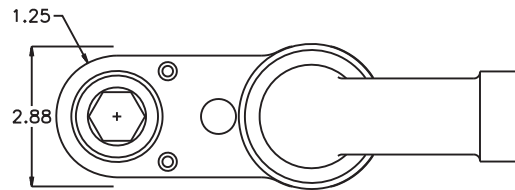

GEAR ASSEMBLY

ITEM	DESCRIPTION	PART NO.	ITEM	DESCRIPTION	PART NO.	ITEM	DESCRIPTION	PART NO.
1	Motor	Techmotive T066A156SHP4	11	Drive Gear	142451-12SD			
2	Adapter	HA-4826C-36530	12	Gear Housing (Bottom)	464040-P			
3	Gear Housing (Top)	464040-H	13	Grease Fitting	1885			
4	Bushing (2)	A-10817	14	Screw (2)	S-1416SH			
5	Socket Gear	142940-XX	15	Shoulder Bolt (5)	SB-520			
6	Thrust Race (2)	TRA-1220						
7	Idler Pin	IP-121040						
8	Needle Bearing	B-1210						
9	Idler Gear	142922						
10	Bushing (2)	A-10017						