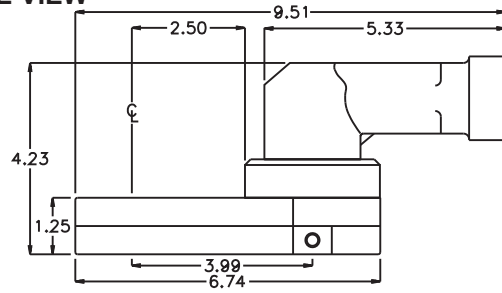

D & D PRODUCTION INC.®

ASSEMBLY NO. 464040

HEAD NO. 3786B

CROWFOOT ASS'Y
Rev. A
11/11/08

2500 WILLIAMS DRIVE • WATERFORD, MI • 48328

PHONE : (248) 334-2112 • FAX : (248) 334-0062

SIDE VIEW

TOP VIEW

GEAR ASSEMBLY

ITEM	DESCRIPTION	PART NO.	ITEM	DESCRIPTION	PART NO.	ITEM	DESCRIPTION	PART NO.
1	Motor	Techmotive T066A156SHP4	11	Drive Gear	142451-12SD			
2	Adapter	HA-4826C-36530	12	Gear Housing (Bottom)	464040-P			
3	Gear Housing (Top)	464040-H	13	Grease Fitting	1885			
4	Bushing (2)	A-10817	14	Screw (2)	S-1416SH			
5	Socket Gear	142940-XX	15	Shoulder Bolt (5)	SB-520			
6	Thrust Race (2)	TRA-1220						
7	Idler Pin	IP-121040						
8	Needle Bearing	B-1210						
9	Idler Gear	142922						
10	Bushing (2)	A-10017						