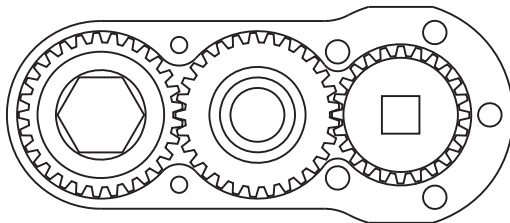

D & D PRODUCTION INC.®

ASSEMBLY NO. 464040

HEAD NO. 3786B

CROWFOOT ASS'Y
Rev. A
11/11/08

2500 WILLIAMS DRIVE • WATERFORD, MI • 48328

PHONE : (248) 334-2112 • FAX : (248) 334-0062

SIDE VIEW

TOP VIEW

GEAR ASSEMBLY

ITEM	DESCRIPTION	PART NO.	ITEM	DESCRIPTION	PART NO.	ITEM	DESCRIPTION	PART NO.
1	Motor	Techmotive T066A156SHP4	11	Drive Gear	142451-12SD			
2	Adapter	HA-4826C-36530	12	Gear Housing (Bottom)	464040-P			
3	Gear Housing (Top)	464040-H	13	Grease Fitting	1885			
4	Bushing (2)	A-10817	14	Screw (2)	S-1416SH			
5	Socket Gear	142940-XX	15	Shoulder Bolt (5)	SB-520			
6	Thrust Race (2)	TRA-1220						
7	Idler Pin	IP-121040						
8	Needle Bearing	B-1210						
9	Idler Gear	142922						
10	Bushing (2)	A-10017						