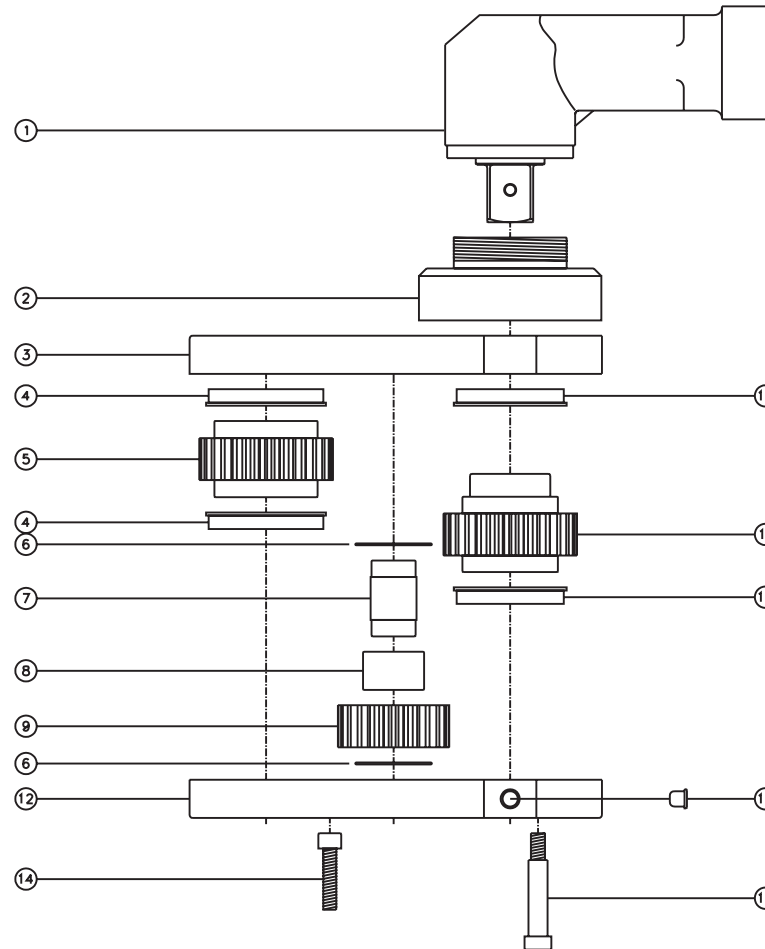

D & D PRODUCTION INC.®

ASSEMBLY NO. 464040

HEAD NO. 3786

CROWFOOT ASS'Y
Rev. A
01/17/07

2500 WILLIAMS DRIVE • WATERFORD, MI • 48328 PHONE : (248) 334-2112 • FAX : (248) 334-0062

SIDE VIEW

TOP VIEW

GEAR ASSEMBLY

ITEM	DESCRIPTION	PART NO.	ITEM	DESCRIPTION	PART NO.	ITEM	DESCRIPTION	PART NO.
1	Motor	Techmotive T066A156SHP6	11	Drive Gear	142451-34SD			
2	Adapter	HA-4826C-36530	12	Gear Housing (Bottom)	464040-P			
3	Gear Housing (Top)	464040-H	13	Grease Fitting	1885			
4	Bushing (2)	A-10817	14	Screw (2)	S-1416SH			
5	Socket Gear	142940-XX	15	Shoulder Bolt (5)	SB-520			
6	Thrust Race (2)	TRA-1220						
7	Idler Pin	IP-121040						
8	Needle Bearing	B-1210						
9	Idler Gear	142922						
10	Bushing (2)	A-10017						