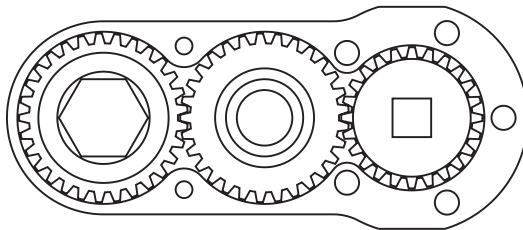

D & D PRODUCTION INC.®

ASSEMBLY NO. 464040

HEAD NO. 3786

CROWFOOT ASS'Y
Rev. A
01/17/07

2500 WILLIAMS DRIVE • WATERFORD, MI • 48328 PHONE : (248) 334-2112 • FAX : (248) 334-0062

SIDE VIEW

TOP VIEW

GEAR ASSEMBLY

ITEM	DESCRIPTION	PART NO.	ITEM	DESCRIPTION	PART NO.	ITEM	DESCRIPTION	PART NO.
1	Motor	Techmotive T066A156SHP6	11	Drive Gear	142451-34SD			
2	Adapter	HA-4826C-36530	12	Gear Housing (Bottom)	464040-P			
3	Gear Housing (Top)	464040-H	13	Grease Fitting	1885			
4	Bushing (2)	A-10817	14	Screw (2)	S-1416SH			
5	Socket Gear	142940-XX	15	Shoulder Bolt (5)	SB-520			
6	Thrust Race (2)	TRA-1220						
7	Idler Pin	IP-121040						
8	Needle Bearing	B-1210						
9	Idler Gear	142922						
10	Bushing (2)	A-10017						