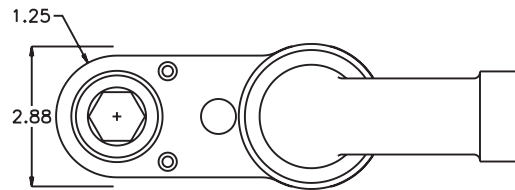

D & D PRODUCTION INC.®

ASSEMBLY NO. 464040

HEAD NO. 3786

CROWFOOT ASS'Y
Rev. A
01/17/07

2500 WILLIAMS DRIVE • WATERFORD, MI • 48328 PHONE : (248) 334-2112 • FAX : (248) 334-0062

SIDE VIEW

TOP VIEW

GEAR ASSEMBLY

ITEM	DESCRIPTION	PART NO.	ITEM	DESCRIPTION	PART NO.	ITEM	DESCRIPTION	PART NO.
1	Motor	Techmotive T066A156SHP6	11	Drive Gear	142451-34SD			
2	Adapter	HA-4826C-36530	12	Gear Housing (Bottom)	464040-P			
3	Gear Housing (Top)	464040-H	13	Grease Fitting	1885			
4	Bushing (2)	A-10817	14	Screw (2)	S-1416SH			
5	Socket Gear	142940-XX	15	Shoulder Bolt (5)	SB-520			
6	Thrust Race (2)	TRA-1220						
7	Idler Pin	IP-121040						
8	Needle Bearing	B-1210						
9	Idler Gear	142922						
10	Bushing (2)	A-10017						