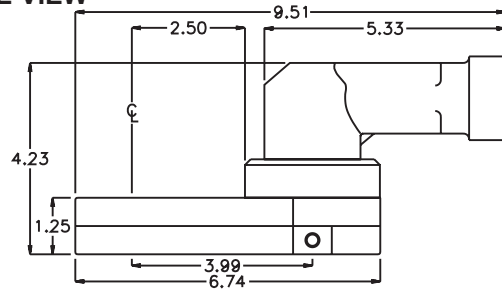

D & D PRODUCTION INC.®

ASSEMBLY NO. 464040

HEAD NO. 3786

CROWFOOT ASS'Y
Rev. A
01/17/07

2500 WILLIAMS DRIVE • WATERFORD, MI • 48328 PHONE : (248) 334-2112 • FAX : (248) 334-0062

SIDE VIEW

TOP VIEW

GEAR ASSEMBLY

ITEM	DESCRIPTION	PART NO.	ITEM	DESCRIPTION	PART NO.	ITEM	DESCRIPTION	PART NO.
1	Motor	Techmotive T066A156SHP6	11	Drive Gear	142451-34SD			
2	Adapter	HA-4826C-36530	12	Gear Housing (Bottom)	464040-P			
3	Gear Housing (Top)	464040-H	13	Grease Fitting	1885			
4	Bushing (2)	A-10817	14	Screw (2)	S-1416SH			
5	Socket Gear	142940-XX	15	Shoulder Bolt (5)	SB-520			
6	Thrust Race (2)	TRA-1220						
7	Idler Pin	IP-121040						
8	Needle Bearing	B-1210						
9	Idler Gear	142922						
10	Bushing (2)	A-10017						