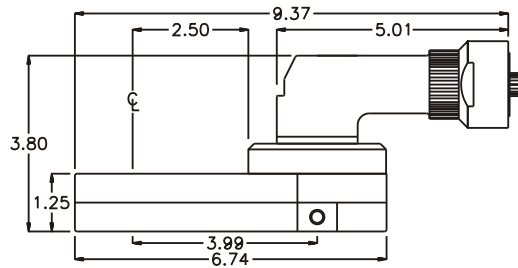

D & D PRODUCTION INC.®

ASSEMBLY NO. 464040

HEAD NO. 3777

CROWFOOT ASS'Y
Rev. A
11-21-02

2500 WILLIAMS DRIVE • WATERFORD, MI • 48328

PHONE : (248) 334-2112 • FAX : (248) 334-0062

SIDE VIEW

TOP VIEW

GEAR ASSEMBLY

PARTS BLOWOUT

ITEM	DESCRIPTION	PART NO.	ITEM	DESCRIPTION	PART NO.	ITEM	DESCRIPTION	PART NO.
1	Angle Head	Cleco #13	11	Drive Gear	142440-12SD			
2	Collar Adapter	CA-4818-2T-4	12	Gear Housing (Bottom)	464040-P			
3	Gear Housing (Top)	464040-H	13	Grease Fitting	1885			
4	Bushing (2)	A-10817	14	Screw (2)	S-1416SH			
5	Socket Gear	142940-XX	15	Shoulder Bolt (5)	SB-520			
6	Thrust Race (2)	TRA-1220						
7	Idler Pin	IP-121040						
8	Needle Bearing	B-1210						
9	Idler Gear	142922						
10	Bushing (2)	A-10017						