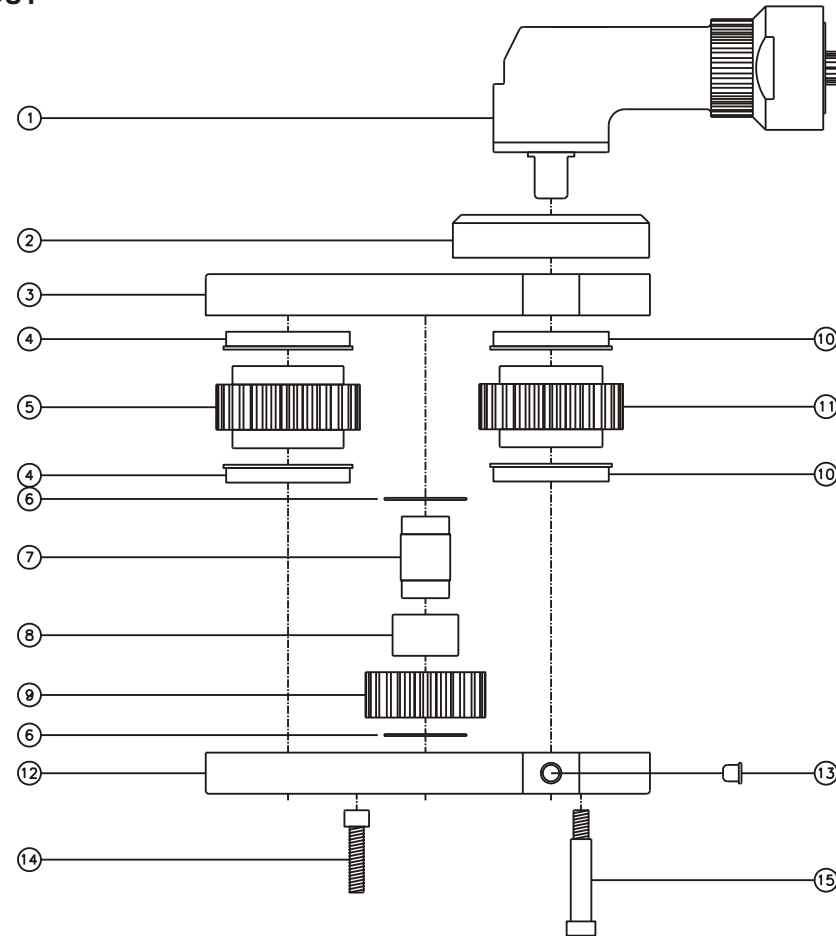

D & D PRODUCTION INC.®

ASSEMBLY NO. 464040

HEAD NO. 3777

CROWFOOT ASS'Y
Rev. A
11-21-02

2500 WILLIAMS DRIVE • WATERFORD, MI • 48328

PHONE : (248) 334-2112 • FAX : (248) 334-0062

SIDE VIEW

TOP VIEW

GEAR ASSEMBLY

PARTS BLOWOUT

ITEM	DESCRIPTION	PART NO.	ITEM	DESCRIPTION	PART NO.	ITEM	DESCRIPTION	PART NO.
1	Angle Head	Cleco #13	11	Drive Gear	142440-12SD			
2	Collar Adapter	CA-4818-2T-4	12	Gear Housing (Bottom)	464040-P			
3	Gear Housing (Top)	464040-H	13	Grease Fitting	1885			
4	Bushing (2)	A-10817	14	Screw (2)	S-1416SH			
5	Socket Gear	142940-XX	15	Shoulder Bolt (5)	SB-520			
6	Thrust Race (2)	TRA-1220						
7	Idler Pin	IP-121040						
8	Needle Bearing	B-1210						
9	Idler Gear	142922						
10	Bushing (2)	A-10017						