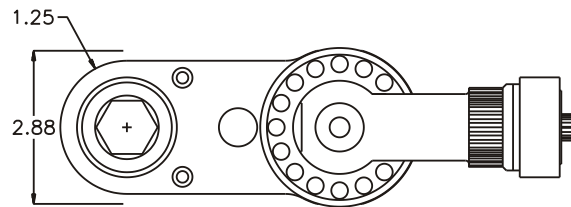

D & D PRODUCTION INC.®

ASSEMBLY NO. 464040

HEAD NO. 3777

CROWFOOT ASS'Y
Rev. A
11-21-02

2500 WILLIAMS DRIVE • WATERFORD, MI • 48328

PHONE : (248) 334-2112 • FAX : (248) 334-0062

SIDE VIEW

TOP VIEW

GEAR ASSEMBLY

PARTS BLOWOUT

ITEM	DESCRIPTION	PART NO.	ITEM	DESCRIPTION	PART NO.	ITEM	DESCRIPTION	PART NO.
1	Angle Head	Cleco #13	11	Drive Gear	142440-12SD			
2	Collar Adapter	CA-4818-2T-4	12	Gear Housing (Bottom)	464040-P			
3	Gear Housing (Top)	464040-H	13	Grease Fitting	1885			
4	Bushing (2)	A-10817	14	Screw (2)	S-1416SH			
5	Socket Gear	142940-XX	15	Shoulder Bolt (5)	SB-520			
6	Thrust Race (2)	TRA-1220						
7	Idler Pin	IP-121040						
8	Needle Bearing	B-1210						
9	Idler Gear	142922						
10	Bushing (2)	A-10017						