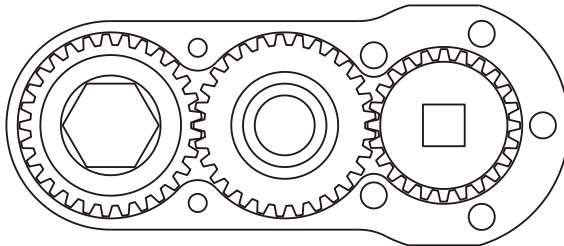

D & D PRODUCTION INC.®

ASSEMBLY NO. 464040

HEAD NO. 3777

CROWFOOT ASS'Y
Rev. A
11-21-02

2500 WILLIAMS DRIVE • WATERFORD, MI • 48328

PHONE : (248) 334-2112 • FAX : (248) 334-0062

SIDE VIEW

TOP VIEW

GEAR ASSEMBLY

PARTS BLOWOUT

ITEM	DESCRIPTION	PART NO.	ITEM	DESCRIPTION	PART NO.	ITEM	DESCRIPTION	PART NO.
1	Angle Head	Cleco #13	11	Drive Gear	142440-12SD			
2	Collar Adapter	CA-4818-2T-4	12	Gear Housing (Bottom)	464040-P			
3	Gear Housing (Top)	464040-H	13	Grease Fitting	1885			
4	Bushing (2)	A-10817	14	Screw (2)	S-1416SH			
5	Socket Gear	142940-XX	15	Shoulder Bolt (5)	SB-520			
6	Thrust Race (2)	TRA-1220						
7	Idler Pin	IP-121040						
8	Needle Bearing	B-1210						
9	Idler Gear	142922						
10	Bushing (2)	A-10017						