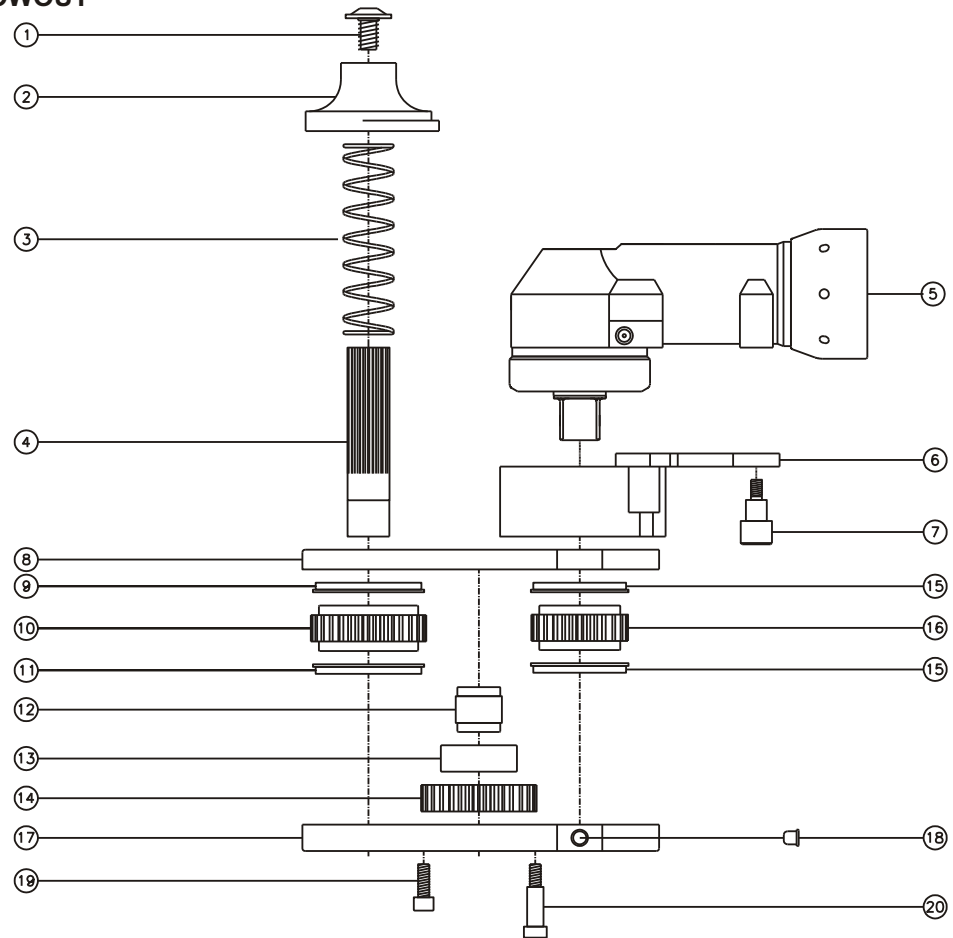

D & D PRODUCTION INC.®

ASSEMBLY NO. 462840B

HEAD NO. 3773

CROWFOOT ASS'Y
Rev. A
01-09-04

2500 WILLIAMS DRIVE • WATERFORD, MI • 48328

PHONE : (248) 334-2112 • FAX : (248) 334-0062

SIDE VIEW

TOP VIEW

GEAR ASSEMBLY

PARTS BLOWOUT

ITEM	DESCRIPTION	PART NO.	ITEM	DESCRIPTION	PART NO.	ITEM	DESCRIPTION	PART NO.
1	Screw #1	S-1406FLB	11	Bushing	A-12012			
2	Cap	HC-1687B	12	Idler Pin	IP-14828A			
3	Spring	C-049H-7	13	Needle Bearing	B-148			
4	Hold Spindle	HS-1687-60F	14	Idler Gear	142916S			
5	Angle Head	A/C 19	15	Bushing (2)	A-10012			
6	Flange Adapter	FA-4823-5819	16	Drive Gear	142442-34SD			
7	Shoulder Bolt #1 (4)	S-10M14SB-A	17	Gear Housing (Bottom)	462840B-P			
8	Gear Housing (Top)	462840B-H2	18	Grease Fitting	1885			
9	Bushing	A-12018	19	Screw #2 (2)	S-1416SH			
10	Socket Gear	142928B-XX	20	Shoulder Bolt #2 (5)	SB-512			