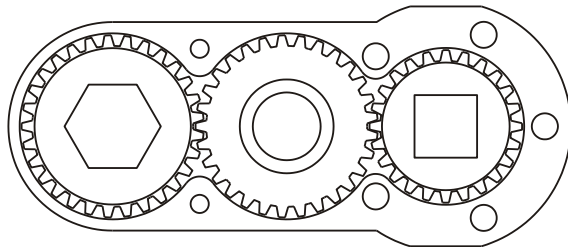

D & D PRODUCTION INC.®

ASSEMBLY NO. 462840B

HEAD NO. 3773

CROWFOOT ASS'Y
Rev. A
01-09-04

2500 WILLIAMS DRIVE • WATERFORD, MI • 48328

PHONE : (248) 334-2112 • FAX : (248) 334-0062

SIDE VIEW

TOP VIEW

GEAR ASSEMBLY

PARTS BLOWOUT

ITEM	DESCRIPTION	PART NO.	ITEM	DESCRIPTION	PART NO.	ITEM	DESCRIPTION	PART NO.
1	Screw #1	S-1406FLB	11	Bushing	A-12012			
2	Cap	HC-1687B	12	Idler Pin	IP-14828A			
3	Spring	C-049H-7	13	Needle Bearing	B-148			
4	Hold Spindle	HS-1687-60F	14	Idler Gear	142916S			
5	Angle Head	A/C 19	15	Bushing (2)	A-10012			
6	Flange Adapter	FA-4823-5819	16	Drive Gear	142442-34SD			
7	Shoulder Bolt #1 (4)	S-10M14SB-A	17	Gear Housing (Bottom)	462840B-P			
8	Gear Housing (Top)	462840B-H2	18	Grease Fitting	1885			
9	Bushing	A-12018	19	Screw #2 (2)	S-1416SH			
10	Socket Gear	142928B-XX	20	Shoulder Bolt #2 (5)	SB-512			