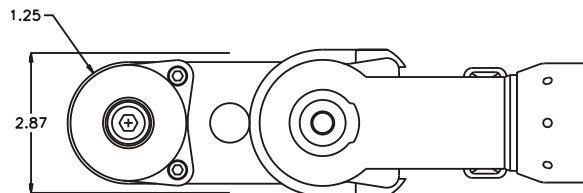

GEAR ASSEMBLY

PARTS BLOWOUT

ITEM	DESCRIPTION	PART NO.	ITEM	DESCRIPTION	PART NO.	ITEM	DESCRIPTION	PART NO.
1	Screw #1	S-1406FLB	11	Bushing	A-12012			
2	Cap	HC-1687B	12	Idler Pin	IP-14828A			
3	Spring	C-049H-7	13	Needle Bearing	B-148			
4	Hold Spindle	HS-1687-60F	14	Idler Gear	142916S			
5	Angle Head	A/C 19	15	Bushing (2)	A-10012			
6	Flange Adapter	FA-4823-5819	16	Drive Gear	142442-34SD			
7	Shoulder Bolt #1 (4)	S-10M14SB-A	17	Gear Housing (Bottom)	462840B-P			
8	Gear Housing (Top)	462840B-H2	18	Grease Fitting	1885			
9	Bushing	A-12018	19	Screw #2 (2)	S-1416SH			
10	Socket Gear	142928B-XX	20	Shoulder Bolt #2 (5)	SB-512			