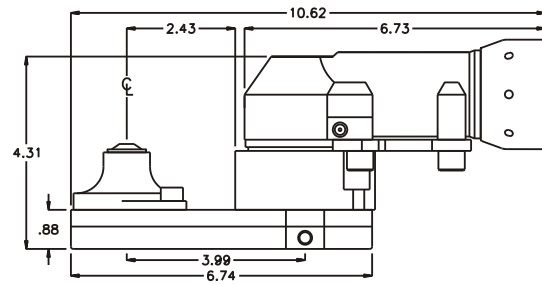

D & D PRODUCTION INC.®

ASSEMBLY NO. 462840B

HEAD NO. 3773

CROWFOOT ASS'Y
Rev. A
01-09-04

2500 WILLIAMS DRIVE • WATERFORD, MI • 48328

PHONE : (248) 334-2112 • FAX : (248) 334-0062

SIDE VIEW

TOP VIEW

GEAR ASSEMBLY

PARTS BLOWOUT

ITEM	DESCRIPTION	PART NO.	ITEM	DESCRIPTION	PART NO.	ITEM	DESCRIPTION	PART NO.
1	Screw #1	S-1406FLB	11	Bushing	A-12012			
2	Cap	HC-1687B	12	Idler Pin	IP-14828A			
3	Spring	C-049H-7	13	Needle Bearing	B-148			
4	Hold Spindle	HS-1687-60F	14	Idler Gear	142916S			
5	Angle Head	A/C 19	15	Bushing (2)	A-10012			
6	Flange Adapter	FA-4823-5819	16	Drive Gear	142442-34SD			
7	Shoulder Bolt #1 (4)	S-10M14SB-A	17	Gear Housing (Bottom)	462840B-P			
8	Gear Housing (Top)	462840B-H2	18	Grease Fitting	1885			
9	Bushing	A-12018	19	Screw #2 (2)	S-1416SH			
10	Socket Gear	142928B-XX	20	Shoulder Bolt #2 (5)	SB-512			