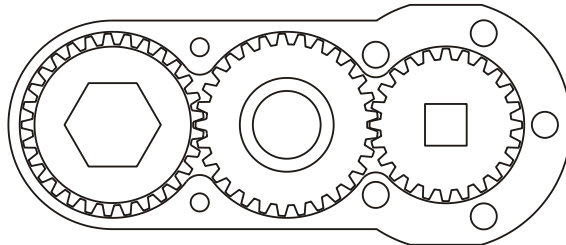

D & D PRODUCTION INC.

ASSEMBLY NO. 462840

HEAD NO. 3776

CROWFOOT ASS'Y
Rev. A
08-28-00

2500 WILLIAMS DRIVE • WATERFORD, MI • 48328

PHONE : (248) 334-2112 • FAX : (248) 334-0062

SIDE VIEW

TOP VIEW

GEAR ASSEMBLY

PARTS BLOWOUT

ITEM	DESCRIPTION	PART NO.	ITEM	DESCRIPTION	PART NO.	ITEM	DESCRIPTION	PART NO.
1	Angle Head	GSE 66 (75-90 Nm)	11	Gear Housing (Bottom)	462840-P			
2	Flange Adapter	FA-36406-A	12	Grease Fitting	1877			
3	Shoulder Bolt #1 (5)	SB-406	13	Screw (2)	S-1410SH			
4	Gear Housing (Top)	462840-H	14	Shoulder Bolt #2 (5)	SB-512			
5	Socket Gear	142928-XX						
6	Thrust Race (2)	TRA-1423						
7	Idler Pin	IP-14828						
8	Needle Bearing	B-148						
9	Idler Gear	142918						
10	Drive Gear	142433-SD						