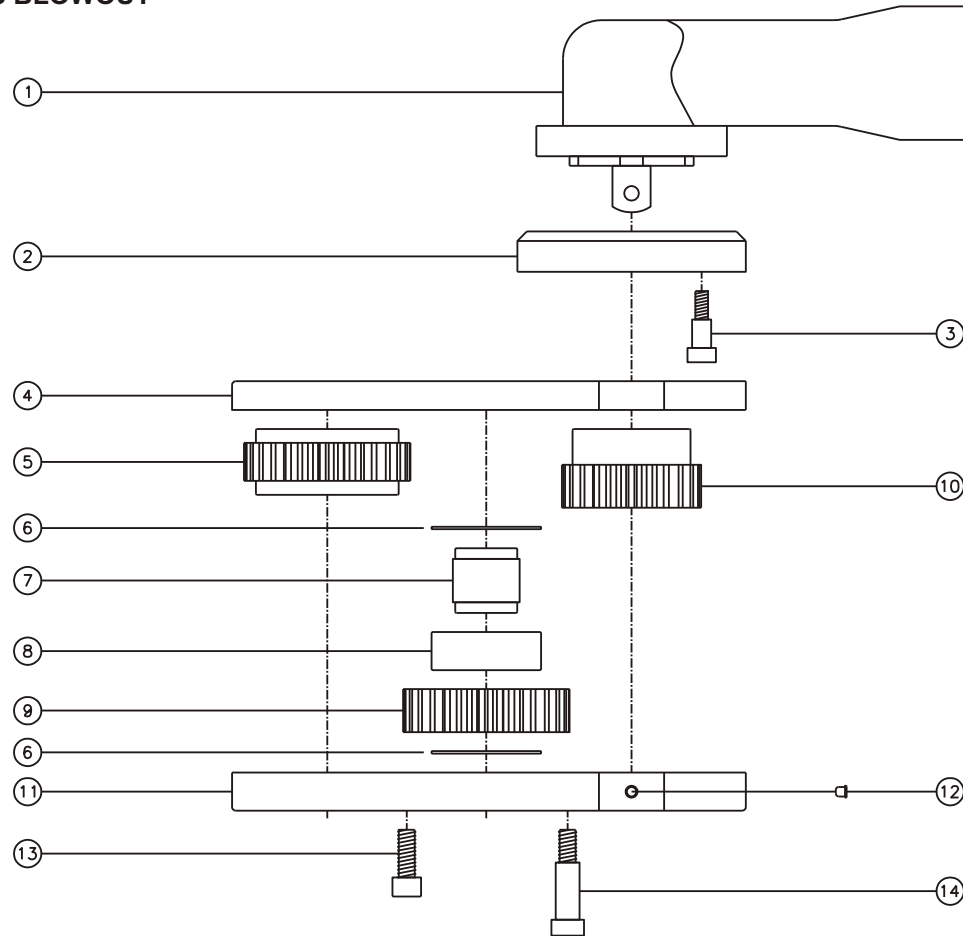

D & D PRODUCTION INC.

ASSEMBLY NO. 462840

HEAD NO. 3776

CROWFOOT ASS'Y
Rev. A
08-28-00

2500 WILLIAMS DRIVE • WATERFORD, MI • 48328

PHONE : (248) 334-2112 • FAX : (248) 334-0062

SIDE VIEW

TOP VIEW

GEAR ASSEMBLY

PARTS BLOWOUT

ITEM	DESCRIPTION	PART NO.	ITEM	DESCRIPTION	PART NO.	ITEM	DESCRIPTION	PART NO.
1	Angle Head	GSE 66 (75-90 Nm)	11	Gear Housing (Bottom)	462840-P			
2	Flange Adapter	FA-36406-A	12	Grease Fitting	1877			
3	Shoulder Bolt #1 (5)	SB-406	13	Screw (2)	S-1410SH			
4	Gear Housing (Top)	462840-H	14	Shoulder Bolt #2 (5)	SB-512			
5	Socket Gear	142928-XX						
6	Thrust Race (2)	TRA-1423						
7	Idler Pin	IP-14828						
8	Needle Bearing	B-148						
9	Idler Gear	142918						
10	Drive Gear	142433-SD						