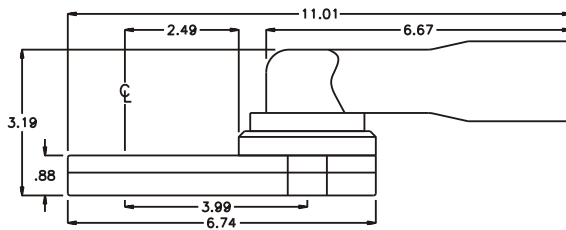

D & D PRODUCTION INC.

ASSEMBLY NO. 462840

HEAD NO. 3776

CROWFOOT ASS'Y
Rev. A
08-28-00

2500 WILLIAMS DRIVE • WATERFORD, MI • 48328

PHONE : (248) 334-2112 • FAX : (248) 334-0062

SIDE VIEW

TOP VIEW

GEAR ASSEMBLY

PARTS BLOWOUT

ITEM	DESCRIPTION	PART NO.	ITEM	DESCRIPTION	PART NO.	ITEM	DESCRIPTION	PART NO.
1	Angle Head	GSE 66 (75-90 Nm)	11	Gear Housing (Bottom)	462840-P			
2	Flange Adapter	FA-36406-A	12	Grease Fitting	1877			
3	Shoulder Bolt #1 (5)	SB-406	13	Screw (2)	S-1410SH			
4	Gear Housing (Top)	462840-H	14	Shoulder Bolt #2 (5)	SB-512			
5	Socket Gear	142928-XX						
6	Thrust Race (2)	TRA-1423						
7	Idler Pin	IP-14828						
8	Needle Bearing	B-148						
9	Idler Gear	142918						
10	Drive Gear	142433-SD						