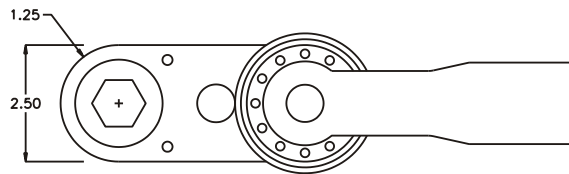

GEAR ASSEMBLY

PARTS BLOWOUT

ITEM	DESCRIPTION	PART NO.	ITEM	DESCRIPTION	PART NO.	ITEM	DESCRIPTION	PART NO.
1	Angle Head	GSE 66 (75-90 Nm)	11	Gear Housing (Bottom)	462840-P			
2	Flange Adapter	FA-36406-A	12	Grease Fitting	1877			
3	Shoulder Bolt #1 (5)	SB-406	13	Screw (2)	S-1410SH			
4	Gear Housing (Top)	462840-H	14	Shoulder Bolt #2 (5)	SB-512			
5	Socket Gear	142928-XX						
6	Thrust Race (2)	TRA-1423						
7	Idler Pin	IP-14828						
8	Needle Bearing	B-148						
9	Idler Gear	142918						
10	Drive Gear	142433-SD						