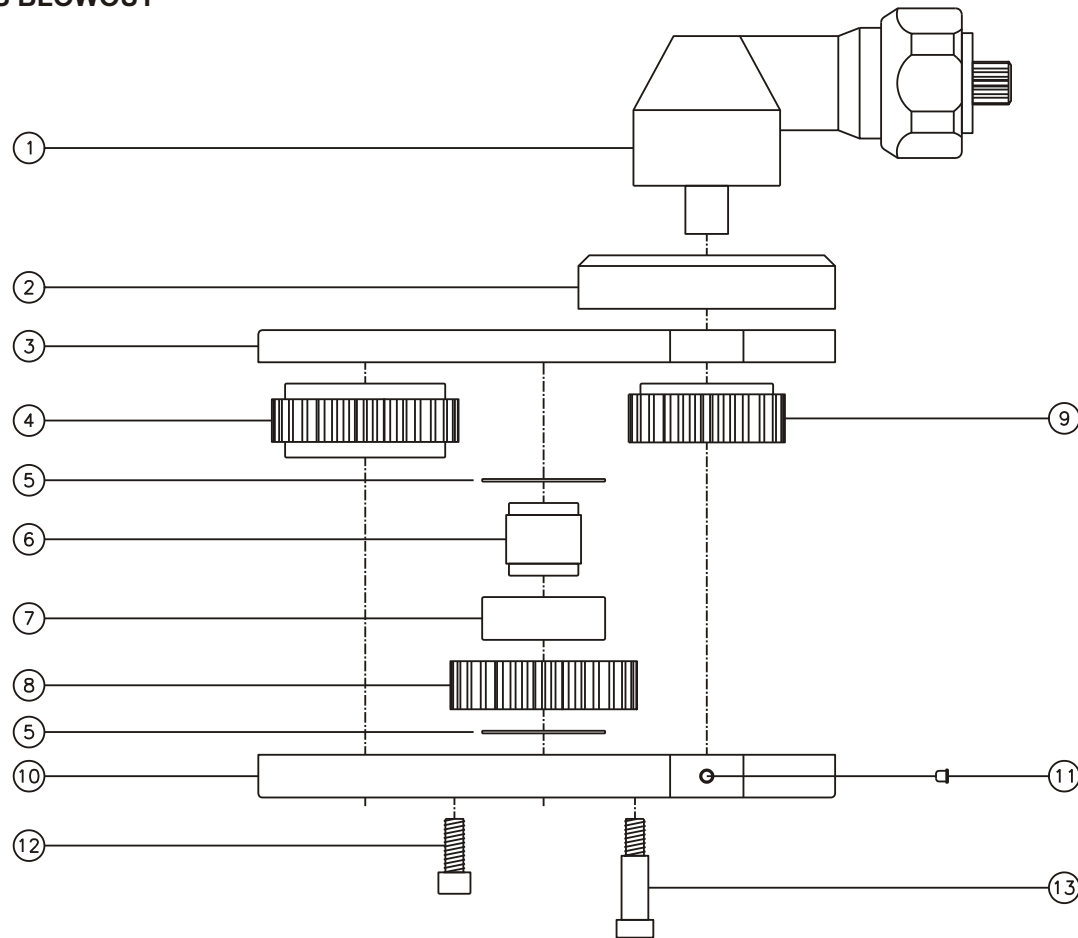

D & D PRODUCTION INC.

ASSEMBLY NO. 462840

HEAD NO. 3775

CROWFOOT ASS'Y
Rev. A
02-15-98

2500 WILLIAMS DRIVE • WATERFORD, MI • 48328

PHONE : (248) 334-2112 • FAX : (248) 334-0062

SIDE VIEW

TOP VIEW

GEAR ASSEMBLY

PARTS BLOWOUT

ITEM	DESCRIPTION	PART NO.	ITEM	DESCRIPTION	PART NO.	ITEM	DESCRIPTION	PART NO.
1	Angle Head	53	11	Grease Fitting	1877			
2	Angle Head Adapter	HA-53A3	12	Screw (2)	S-1410SH			
3	Gear Housing (Top)	462840-H	13	Shoulder Bolt (5)	SB-512			
4	Socket Gear	142928-XX						
5	Thrust Race (2)	TRA-1423						
6	Idler Pin	IP-14828						
7	Needle Bearing	B-148						
8	Idler Gear	142918						
9	Drive Gear	142422-SD						
10	Gear Housing (Bottom)	462840-P						