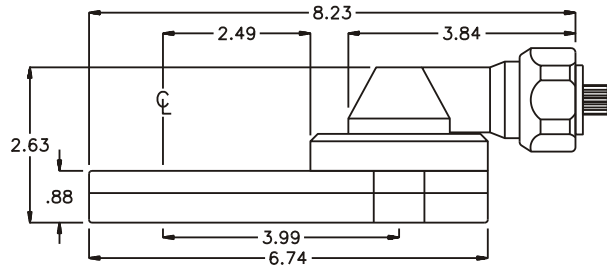

D & D PRODUCTION INC.

ASSEMBLY NO. 462840

HEAD NO. 3775

CROWFOOT ASS'Y
Rev. A
02-15-98

2500 WILLIAMS DRIVE • WATERFORD, MI • 48328

PHONE : (248) 334-2112 • FAX : (248) 334-0062

SIDE VIEW