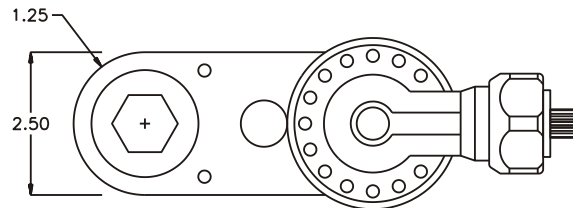

GEAR ASSEMBLY

PARTS BLOWOUT

ITEM	DESCRIPTION	PART NO.	ITEM	DESCRIPTION	PART NO.	ITEM	DESCRIPTION	PART NO.
1	Angle Head	53	11	Grease Fitting	1877			
2	Angle Head Adapter	HA-53A3	12	Screw (2)	S-1410SH			
3	Gear Housing (Top)	462840-H	13	Shoulder Bolt (5)	SB-512			
4	Socket Gear	142928-XX						
5	Thrust Race (2)	TRA-1423						
6	Idler Pin	IP-14828						
7	Needle Bearing	B-148						
8	Idler Gear	142918						
9	Drive Gear	142422-SD						
10	Gear Housing (Bottom)	462840-P						