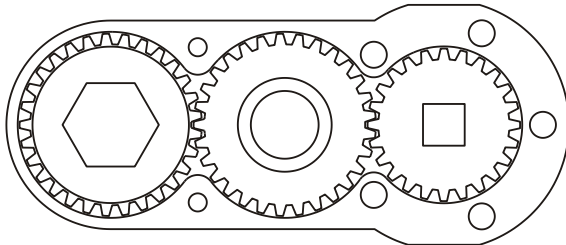

D & D PRODUCTION INC.

ASSEMBLY NO. 462840

HEAD NO. 3775

CROWFOOT ASS'Y
Rev. A
02-15-98

2500 WILLIAMS DRIVE • WATERFORD, MI • 48328

PHONE : (248) 334-2112 • FAX : (248) 334-0062

SIDE VIEW

TOP VIEW

GEAR ASSEMBLY

PARTS BLOWOUT

ITEM	DESCRIPTION	PART NO.	ITEM	DESCRIPTION	PART NO.	ITEM	DESCRIPTION	PART NO.
1	Angle Head	53	11	Grease Fitting	1877			
2	Angle Head Adapter	HA-53A3	12	Screw (2)	S-1410SH			
3	Gear Housing (Top)	462840-H	13	Shoulder Bolt (5)	SB-512			
4	Socket Gear	142928-XX						
5	Thrust Race (2)	TRA-1423						
6	Idler Pin	IP-14828						
7	Needle Bearing	B-148						
8	Idler Gear	142918						
9	Drive Gear	142422-SD						
10	Gear Housing (Bottom)	462840-P						