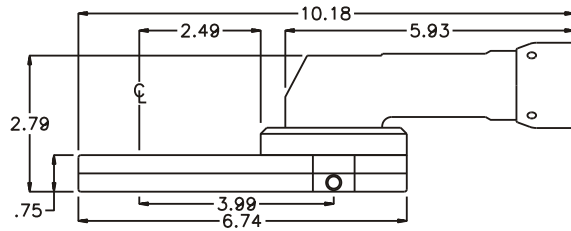

D & D PRODUCTION INC.

ASSEMBLY NO. 462440

HEAD NO. 3772

CROWFOOT ASS'Y
Rev. A
07-18-01

2500 WILLIAMS DRIVE • WATERFORD, MI • 48328

PHONE : (248) 334-2112 • FAX : (248) 334-0062

SIDE VIEW

TOP VIEW

GEAR ASSEMBLY

PARTS BLOWOUT

ITEM	DESCRIPTION	PART NO.	ITEM	DESCRIPTION	PART NO.	ITEM	DESCRIPTION	PART NO.
1	Angle Head	A/C 13	11	Drive Gear	142424-12SD			
2	Collar Adapter	CA-4818-13	12	Gear Housing (Bottom)	462440-P			
3	Gear Housing (Top)	462440-H	13	Grease Fitting	1885			
4	Bushing (2)	A-10810	14	Screw (2)	S-1408SH			
5	Socket Gear	142924-XX	15	Shoulder Bolt (5)	SB-510			
6	Thrust Race (2)	TRA-1220						
7	Idler Pin	IP-12624						
8	Needle Bearing	B-126						
9	Idler Gear	142914						
10	Bushing (2)	A-10010						