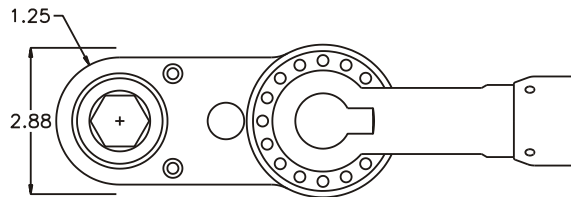

GEAR ASSEMBLY

PARTS BLOWOUT

ITEM	DESCRIPTION	PART NO.	ITEM	DESCRIPTION	PART NO.	ITEM	DESCRIPTION	PART NO.
1	Angle Head	A/C 13	11	Drive Gear	142424-12SD			
2	Collar Adapter	CA-4818-13	12	Gear Housing (Bottom)	462440-P			
3	Gear Housing (Top)	462440-H	13	Grease Fitting	1885			
4	Bushing (2)	A-10810	14	Screw (2)	S-1408SH			
5	Socket Gear	142924-XX	15	Shoulder Bolt (5)	SB-510			
6	Thrust Race (2)	TRA-1220						
7	Idler Pin	IP-12624						
8	Needle Bearing	B-126						
9	Idler Gear	142914						
10	Bushing (2)	A-10010						