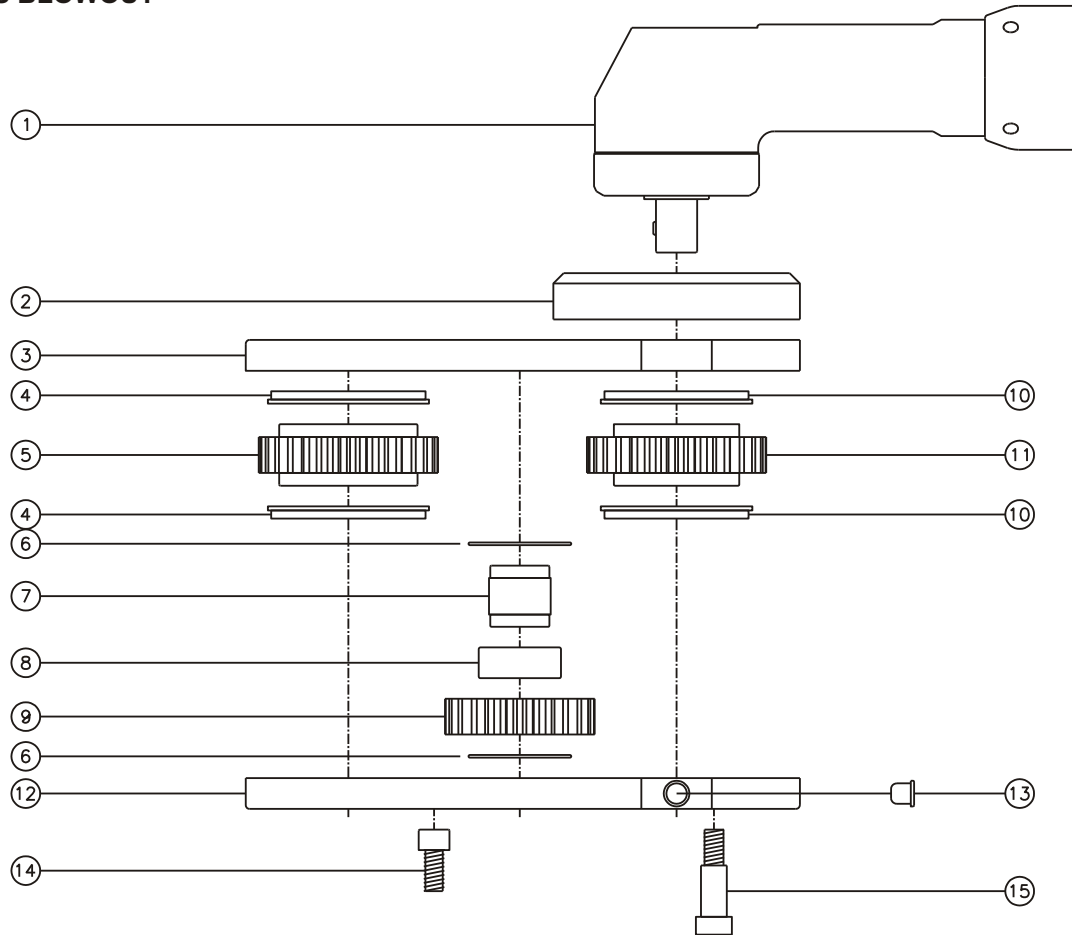

D & D PRODUCTION INC.

ASSEMBLY NO. 462440

HEAD NO. 3772

CROWFOOT ASS'Y
Rev. A
07-18-01

2500 WILLIAMS DRIVE • WATERFORD, MI • 48328

PHONE : (248) 334-2112 • FAX : (248) 334-0062

SIDE VIEW

TOP VIEW

GEAR ASSEMBLY

PARTS BLOWOUT

ITEM	DESCRIPTION	PART NO.	ITEM	DESCRIPTION	PART NO.	ITEM	DESCRIPTION	PART NO.
1	Angle Head	A/C 13	11	Drive Gear	142424-12SD			
2	Collar Adapter	CA-4818-13	12	Gear Housing (Bottom)	462440-P			
3	Gear Housing (Top)	462440-H	13	Grease Fitting	1885			
4	Bushing (2)	A-10810	14	Screw (2)	S-1408SH			
5	Socket Gear	142924-XX	15	Shoulder Bolt (5)	SB-510			
6	Thrust Race (2)	TRA-1220						
7	Idler Pin	IP-12624						
8	Needle Bearing	B-126						
9	Idler Gear	142914						
10	Bushing (2)	A-10010						