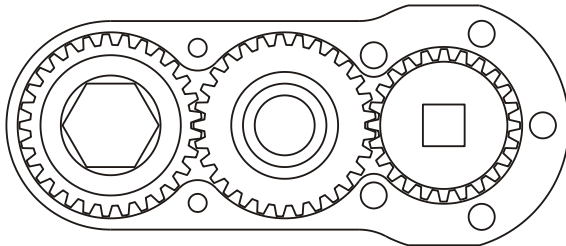

D & D PRODUCTION INC.

ASSEMBLY NO. 462440

HEAD NO. 3772

CROWFOOT ASS'Y
Rev. A
07-18-01

2500 WILLIAMS DRIVE • WATERFORD, MI • 48328

PHONE : (248) 334-2112 • FAX : (248) 334-0062

SIDE VIEW

TOP VIEW

GEAR ASSEMBLY

PARTS BLOWOUT

ITEM	DESCRIPTION	PART NO.	ITEM	DESCRIPTION	PART NO.	ITEM	DESCRIPTION	PART NO.
1	Angle Head	A/C 13	11	Drive Gear	142424-12SD			
2	Collar Adapter	CA-4818-13	12	Gear Housing (Bottom)	462440-P			
3	Gear Housing (Top)	462440-H	13	Grease Fitting	1885			
4	Bushing (2)	A-10810	14	Screw (2)	S-1408SH			
5	Socket Gear	142924-XX	15	Shoulder Bolt (5)	SB-510			
6	Thrust Race (2)	TRA-1220						
7	Idler Pin	IP-12624						
8	Needle Bearing	B-126						
9	Idler Gear	142914						
10	Bushing (2)	A-10010						