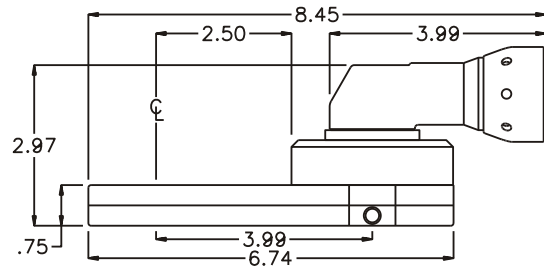

D & D PRODUCTION INC.®

ASSEMBLY NO. 462440

HEAD NO. 3771

CROWFOOT ASS'Y
Rev. A
01-30-03

2500 WILLIAMS DRIVE • WATERFORD, MI • 48328

PHONE : (248) 334-2112 • FAX : (248) 334-0062

SIDE VIEW

TOP VIEW

GEAR ASSEMBLY

PARTS BLOWOUT

ITEM	DESCRIPTION	PART NO.	ITEM	DESCRIPTION	PART NO.	ITEM	DESCRIPTION	PART NO.
1	Angle Head	A/C #13	11	Drive Gear	142436-12SD			
2	Angle Head Adapter	HA-4826-13	12	Gear Housing (Bottom)	462440-P			
3	Gear Housing (Top)	462440-H	13	Grease Fitting	1885			
4	Bushing (2)	A-10810	14	Screw (2)	S-1408SH			
5	Socket Gear	142924-XX	15	Shoulder Bolt (5)	SB-510			
6	Thrust Race (2)	TRA-1220						
7	Idler Pin	IP-12624						
8	Needle Bearing	B-126						
9	Idler Gear	142914						
10	Bushing (2)	A-10010						