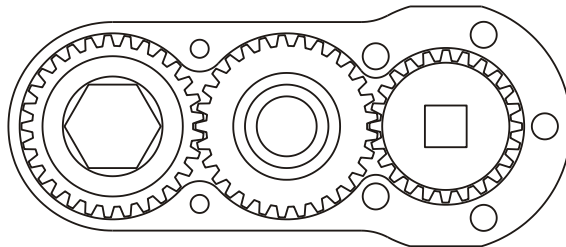

D & D PRODUCTION INC.®

ASSEMBLY NO. 462440

HEAD NO. 3771

CROWFOOT ASS'Y
Rev. A
01-30-03

2500 WILLIAMS DRIVE • WATERFORD, MI • 48328

PHONE : (248) 334-2112 • FAX : (248) 334-0062

SIDE VIEW

TOP VIEW

GEAR ASSEMBLY

PARTS BLOWOUT

ITEM	DESCRIPTION	PART NO.	ITEM	DESCRIPTION	PART NO.	ITEM	DESCRIPTION	PART NO.
1	Angle Head	A/C #13	11	Drive Gear	142436-12SD			
2	Angle Head Adapter	HA-4826-13	12	Gear Housing (Bottom)	462440-P			
3	Gear Housing (Top)	462440-H	13	Grease Fitting	1885			
4	Bushing (2)	A-10810	14	Screw (2)	S-1408SH			
5	Socket Gear	142924-XX	15	Shoulder Bolt (5)	SB-510			
6	Thrust Race (2)	TRA-1220						
7	Idler Pin	IP-12624						
8	Needle Bearing	B-126						
9	Idler Gear	142914						
10	Bushing (2)	A-10010						