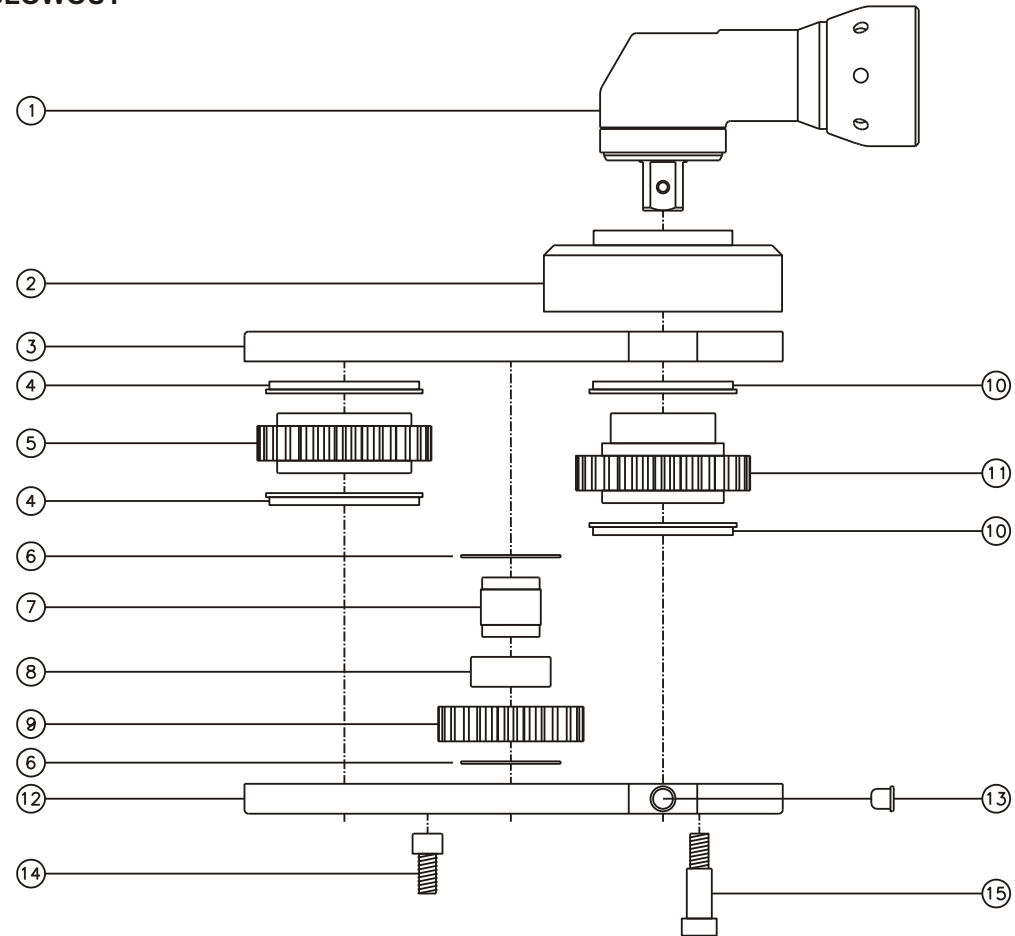

D & D PRODUCTION INC.®

ASSEMBLY NO. 462440

HEAD NO. 3771

CROWFOOT ASS'Y
Rev. A
01-30-03

2500 WILLIAMS DRIVE • WATERFORD, MI • 48328

PHONE : (248) 334-2112 • FAX : (248) 334-0062

SIDE VIEW

TOP VIEW

GEAR ASSEMBLY

PARTS BLOWOUT

ITEM	DESCRIPTION	PART NO.	ITEM	DESCRIPTION	PART NO.	ITEM	DESCRIPTION	PART NO.
1	Angle Head	A/C #13	11	Drive Gear	142436-12SD			
2	Angle Head Adapter	HA-4826-13	12	Gear Housing (Bottom)	462440-P			
3	Gear Housing (Top)	462440-H	13	Grease Fitting	1885			
4	Bushing (2)	A-10810	14	Screw (2)	S-1408SH			
5	Socket Gear	142924-XX	15	Shoulder Bolt (5)	SB-510			
6	Thrust Race (2)	TRA-1220						
7	Idler Pin	IP-12624						
8	Needle Bearing	B-126						
9	Idler Gear	142914						
10	Bushing (2)	A-10010						