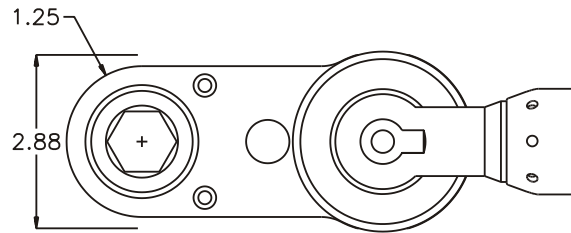

GEAR ASSEMBLY

PARTS BLOWOUT

ITEM	DESCRIPTION	PART NO.	ITEM	DESCRIPTION	PART NO.	ITEM	DESCRIPTION	PART NO.
1	Angle Head	A/C #13	11	Drive Gear	142436-12SD			
2	Angle Head Adapter	HA-4826-13	12	Gear Housing (Bottom)	462440-P			
3	Gear Housing (Top)	462440-H	13	Grease Fitting	1885			
4	Bushing (2)	A-10810	14	Screw (2)	S-1408SH			
5	Socket Gear	142924-XX	15	Shoulder Bolt (5)	SB-510			
6	Thrust Race (2)	TRA-1220						
7	Idler Pin	IP-12624						
8	Needle Bearing	B-126						
9	Idler Gear	142914						
10	Bushing (2)	A-10010						