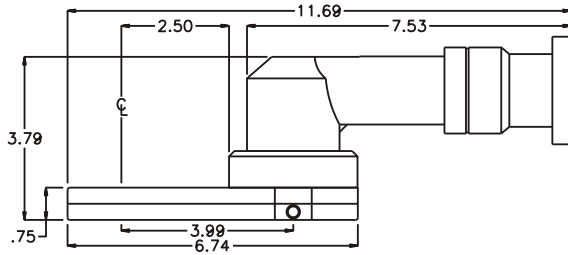

D & D PRODUCTION INC.

ASSEMBLY NO. 462440

HEAD NO. 3770

CROWFOOT ASS'Y
Rev. A
04-20-01

2500 WILLIAMS DRIVE • WATERFORD, MI • 48328

PHONE : (248) 334-2112 • FAX : (248) 334-0062

SIDE VIEW

TOP VIEW