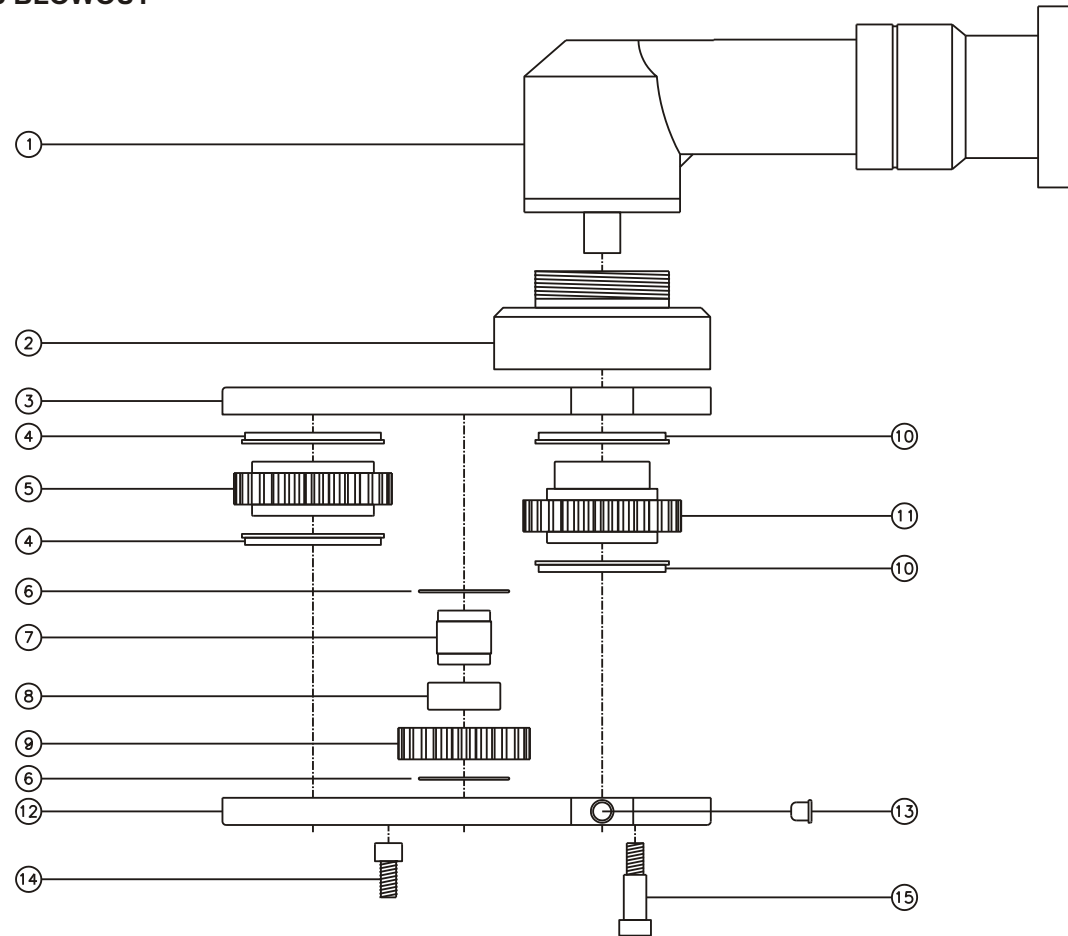

### SIDE VIEW

### TOP VIEW

### PARTS BLOWOUT

ITEM	DESCRIPTION	PART NO.	ITEM	DESCRIPTION	PART NO.	ITEM	DESCRIPTION	PART NO.
1	Angle Head	GSE 36530	11	Drive Gear	142436-12SD			
2	Angle Head Adapter	HA-4826-36530	12	Gear Housing (Bottom)	462440-P			
3	Gear Housing (Top)	462440-H	13	Grease Fitting	1885			
4	Bushing (2)	A-10810	14	Screw (2)	S-1408SH			
5	Socket Gear	142924-XX	15	Shoulder Bolt (5)	SB-510			
6	Thrust Race (2)	TRA-1220						
7	Idler Pin	IP-12624						
8	Needle Bearing	B-126						
9	Idler Gear	142914						
10	Bushing (2)	A-10010						