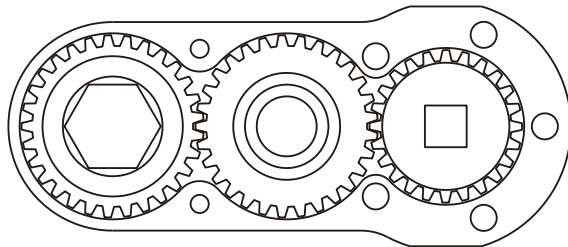

## HEAD NO. 3770

CROWFOOT ASS'Y  
Rev. A  
04-20-01

2500 WILLIAMS DRIVE • WATERFORD, MI • 48328

PHONE : (248) 334-2112 • FAX : (248) 334-0062

### SIDE VIEW

### TOP VIEW

### PARTS BLOWOUT

ITEM	DESCRIPTION	PART NO.	ITEM	DESCRIPTION	PART NO.	ITEM	DESCRIPTION	PART NO.
1	Angle Head	GSE 36530	11	Drive Gear	142436-12SD			
2	Angle Head Adapter	HA-4826-36530	12	Gear Housing (Bottom)	462440-P			
3	Gear Housing (Top)	462440-H	13	Grease Fitting	1885			
4	Bushing (2)	A-10810	14	Screw (2)	S-1408SH			
5	Socket Gear	142924-XX	15	Shoulder Bolt (5)	SB-510			
6	Thrust Race (2)	TRA-1220						
7	Idler Pin	IP-12624						
8	Needle Bearing	B-126						
9	Idler Gear	142914						
10	Bushing (2)	A-10010						