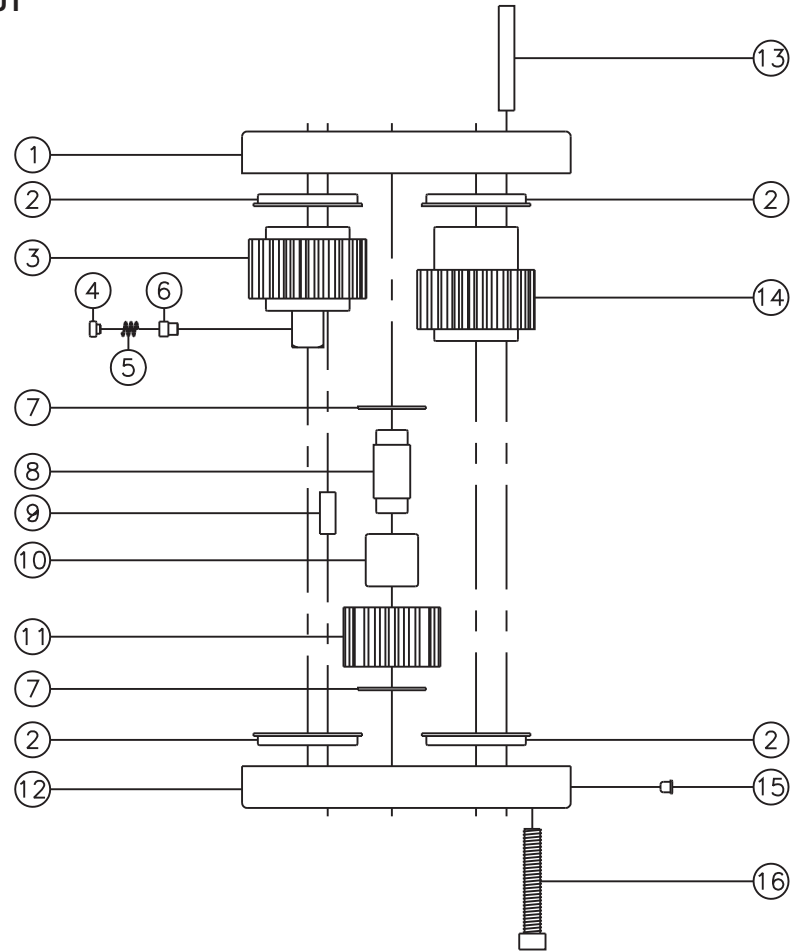

D & D PRODUCTION INC.®

ASSEMBLY NO. 443225H-38MSD

HEAD NO. 3760

CROWFOOT ASS'Y
Rev. A
01-04-08

2500 WILLIAMS DRIVE • WATERFORD, MI • 48328

PHONE : (248) 334-2112 • FAX : (248) 334-0062

SIDE VIEW

TOP VIEW

GEAR ASSEMBLY

PARTS BLOWOUT

ITEM	DESCRIPTION	PART NO.	ITEM	DESCRIPTION	PART NO.	ITEM	DESCRIPTION	PART NO.
1	Gear Housing (Top)	443225H-H	11	Idler Gear (2)	161723			
2	Bushing (4)	A-6409B	12	Gear Housing (Bottom)	443225H-P			
3	Socket Gear	162132-38MSD	13	Dowel Pin #2 (2)	DP-1220			
4	Plug	R14	14	Drive Gear	162144-38SD			
5	Spring	#32	15	Grease Fitting	1877			
6	Pin	R15	16	Screw (4)	S-1020SH			
7	Thrust Race (4)	TRA-613						
8	Idler Pin (2)	IP-71032						
9	Dowel Pin #1 (2)	DP-1208						
10	Needle Bearing (2)	B-710						