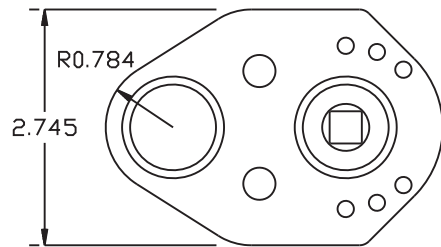

D & D PRODUCTION INC.®

ASSEMBLY NO. 443225H-38MSD

HEAD NO. 3760

CROWFOOT ASS'Y
Rev. A
01-04-08

2500 WILLIAMS DRIVE • WATERFORD, MI • 48328

PHONE : (248) 334-2112 • FAX : (248) 334-0062

SIDE VIEW

TOP VIEW

GEAR ASSEMBLY

PARTS BLOWOUT

ITEM	DESCRIPTION	PART NO.	ITEM	DESCRIPTION	PART NO.	ITEM	DESCRIPTION	PART NO.
1	Gear Housing (Top)	443225H-H	11	Idler Gear (2)	161723			
2	Bushing (4)	A-6409B	12	Gear Housing (Bottom)	443225H-P			
3	Socket Gear	162132-38MSD	13	Dowel Pin #2 (2)	DP-1220			
4	Plug	R14	14	Drive Gear	162144-38SD			
5	Spring	#32	15	Grease Fitting	1877			
6	Pin	R15	16	Screw (4)	S-1020SH			
7	Thrust Race (4)	TRA-613						
8	Idler Pin (2)	IP-71032						
9	Dowel Pin #1 (2)	DP-1208						
10	Needle Bearing (2)	B-710						