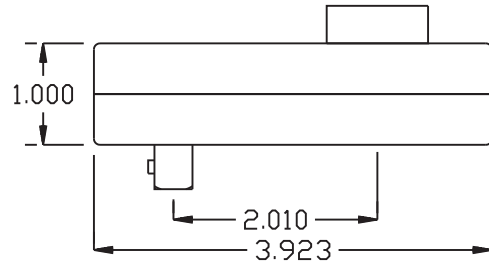

D & D PRODUCTION INC.®

ASSEMBLY NO. 443225H-38MSD

HEAD NO. 3760

CROWFOOT ASS'Y
Rev. A
01-04-08

2500 WILLIAMS DRIVE • WATERFORD, MI • 48328

PHONE : (248) 334-2112 • FAX : (248) 334-0062

SIDE VIEW

TOP VIEW

GEAR ASSEMBLY

PARTS BLOWOUT

ITEM	DESCRIPTION	PART NO.	ITEM	DESCRIPTION	PART NO.	ITEM	DESCRIPTION	PART NO.
1	Gear Housing (Top)	443225H-H	11	Idler Gear (2)	161723			
2	Bushing (4)	A-6409B	12	Gear Housing (Bottom)	443225H-P			
3	Socket Gear	162132-38MSD	13	Dowel Pin #2 (2)	DP-1220			
4	Plug	R14	14	Drive Gear	162144-38SD			
5	Spring	#32	15	Grease Fitting	1877			
6	Pin	R15	16	Screw (4)	S-1020SH			
7	Thrust Race (4)	TRA-613						
8	Idler Pin (2)	IP-71032						
9	Dowel Pin #1 (2)	DP-1208						
10	Needle Bearing (2)	B-710						