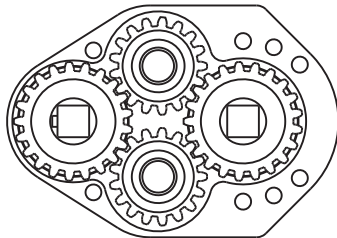

D & D PRODUCTION INC.®

ASSEMBLY NO. 443225H-38MSD

HEAD NO. 3760

CROWFOOT ASS'Y
Rev. A
01-04-08

2500 WILLIAMS DRIVE • WATERFORD, MI • 48328

PHONE : (248) 334-2112 • FAX : (248) 334-0062

SIDE VIEW

TOP VIEW

GEAR ASSEMBLY

PARTS BLOWOUT

ITEM	DESCRIPTION	PART NO.	ITEM	DESCRIPTION	PART NO.	ITEM	DESCRIPTION	PART NO.
1	Gear Housing (Top)	443225H-H	11	Idler Gear (2)	161723			
2	Bushing (4)	A-6409B	12	Gear Housing (Bottom)	443225H-P			
3	Socket Gear	162132-38MSD	13	Dowel Pin #2 (2)	DP-1220			
4	Plug	R14	14	Drive Gear	162144-38SD			
5	Spring	#32	15	Grease Fitting	1877			
6	Pin	R15	16	Screw (4)	S-1020SH			
7	Thrust Race (4)	TRA-613						
8	Idler Pin (2)	IP-71032						
9	Dowel Pin #1 (2)	DP-1208						
10	Needle Bearing (2)	B-710						