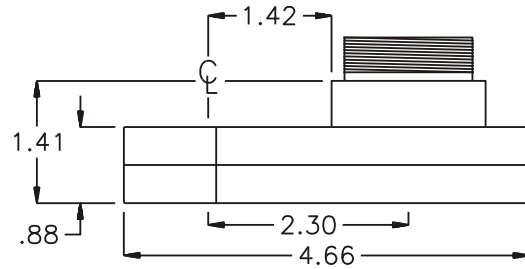

D & D PRODUCTION INC.

ASSEMBLY NO. 442844-00

HEAD NO. 8650

CROWFOOT ASS'Y
Rev. A
03-25-94

2500 WILLIAMS DRIVE • WATERFORD, MI • 48328   PHONE : (248) 334-2112 • FAX : (248) 334-0062

SIDE VIEW