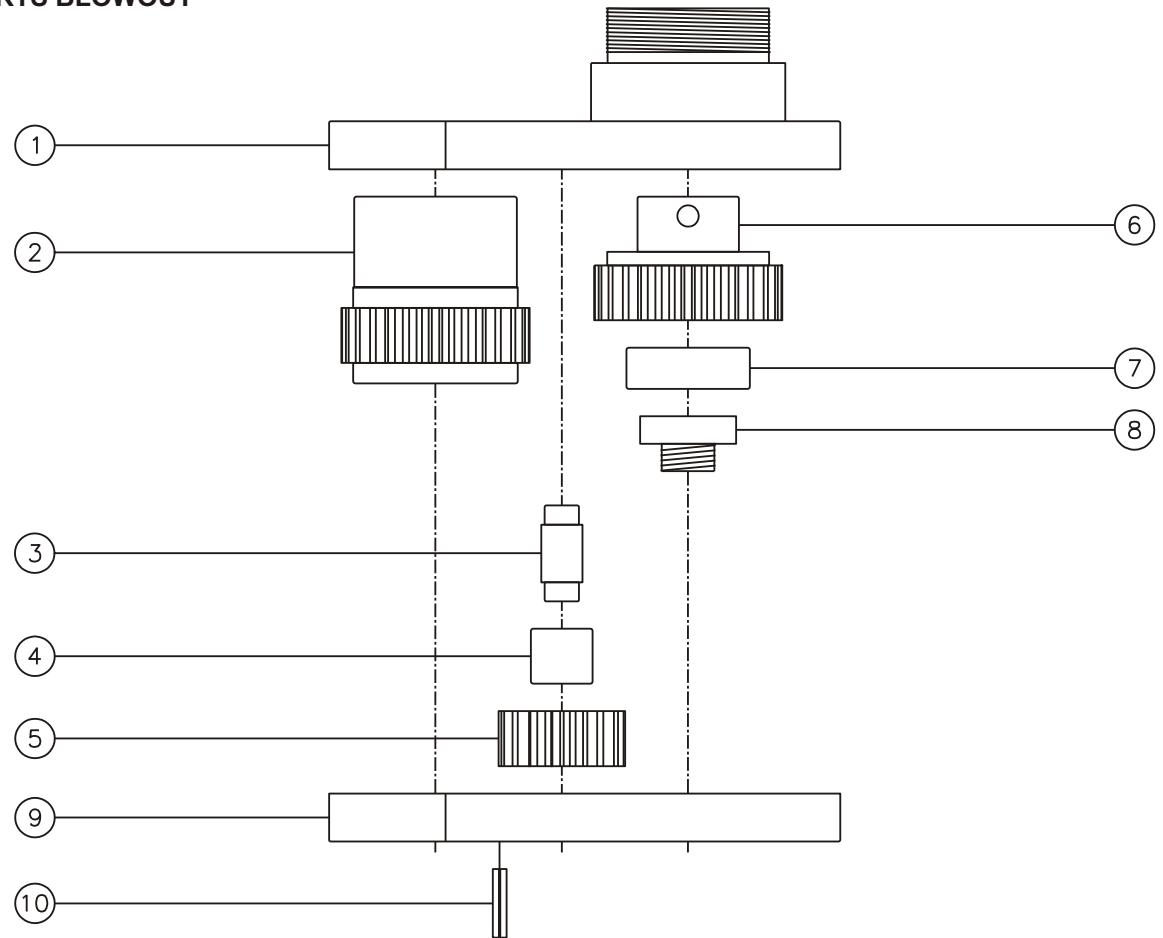

### SIDE VIEW

### TOP VIEW

### GEAR ASSEMBLY

### PARTS BLOWOUT

ITEM	DESCRIPTION	PART NO.	ITEM	DESCRIPTION	PART NO.	ITEM	DESCRIPTION	PART NO.
1	Gear Housing (Top)	442844-00-H						
2	Socket Gear	162654-1-XX						
3	Idler Pin (2)	IP-6828						
4	Needle Bearing (2)	B-68						
5	Idler Gear (2)	161716						
6	Drive Gear	162636-SD						
7	Needle Bearing	B-146						
8	Drive Pin	TP-14616						
9	Gear Housing (Bottom)	442844-00-P						
10	Roll Pin (4)	RP-810						