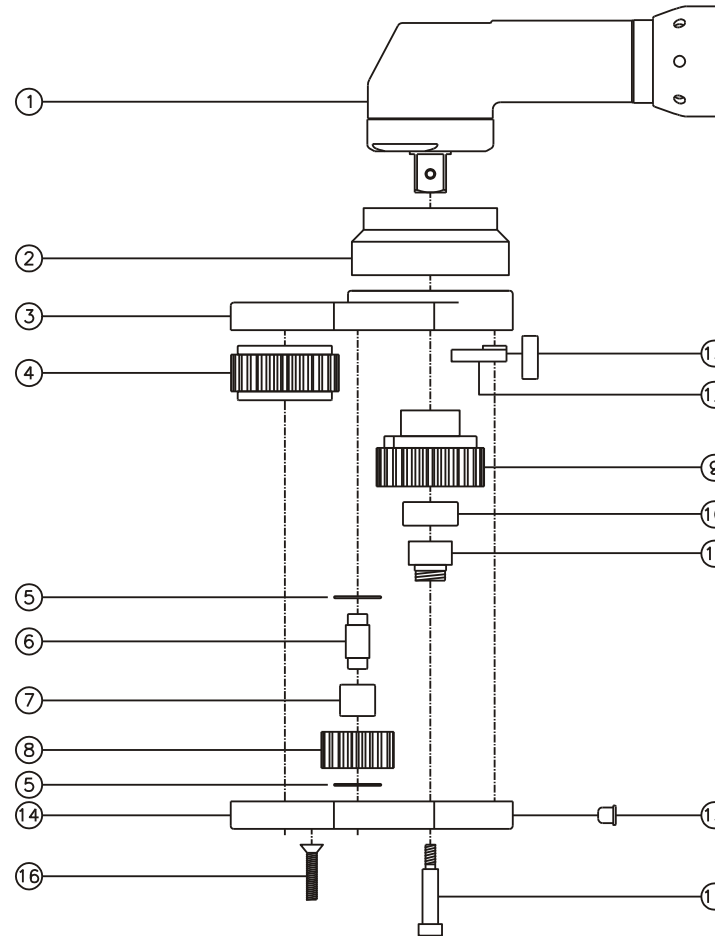

### SIDE VIEW

### TOP VIEW

### PARTS BLOWOUT

ITEM	DESCRIPTION	PART NO.	ITEM	DESCRIPTION	PART NO.	ITEM	DESCRIPTION	PART NO.
1	Angle Head	A/C #13	11	Drive Pin	TP-11620			
2	Angle Head Adapter	HA-4020-13L	12	Pawl	1106B-PS-P			
3	Gear Housing (Top)	442831A-00-H	13	Pawl Spring	RSS-0813			
4	Socket Gear	162628-1-XX	14	Gear Housing (Bottom)	442431A-00-P			
5	Thrust Race (4)	TRA-512	15	Grease Fitting	1885			
6	Idler Pin (2)	IP-6828	16	Screw (2)	S-1014			
7	Needle Bearing (2)	B-68	17	Shoulder Bolt (4)	SB-414			
8	Idler Gear (2)	161719						
9	Drive Cam Gear	162639-12SDC						
10	Needle Bearing	B-116						