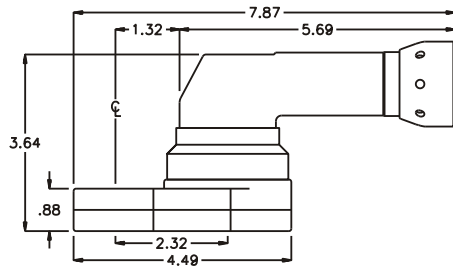

### SIDE VIEW

### PARTS BLOWOUT

ITEM	DESCRIPTION	PART NO.	ITEM	DESCRIPTION	PART NO.	ITEM	DESCRIPTION	PART NO.
1	Angle Head	A/C #13	11	Drive Pin	TP-11620			
2	Angle Head Adapter	HA-4020-13L	12	Pawl	1106B-PS-P			
3	Gear Housing (Top)	442831A-00-H	13	Pawl Spring	RSS-0813			
4	Socket Gear	162628-1-XX	14	Gear Housing (Bottom)	442431A-00-P			
5	Thrust Race (4)	TRA-512	15	Grease Fitting	1885			
6	Idler Pin (2)	IP-6828	16	Screw (2)	S-1014			
7	Needle Bearing (2)	B-68	17	Shoulder Bolt (4)	SB-414			
8	Idler Gear (2)	161719						
9	Drive Cam Gear	162639-12SDC						
10	Needle Bearing	B-116						