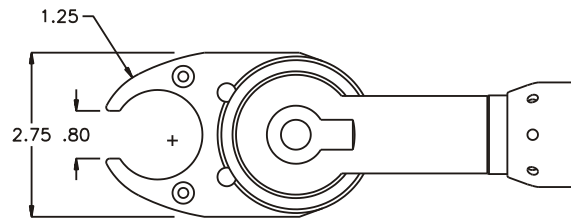

D & D PRODUCTION INC.®

ASSEMBLY NO. 442831A-00

HEAD NO. 8648

CROWFOOT ASS'Y
Rev. A
09-14-02

2500 WILLIAMS DRIVE • WATERFORD, MI • 48328

PHONE : (248) 334-2112 • FAX : (248) 334-0062

SIDE VIEW

TOP VIEW

GEAR ASSEMBLY

PARTS BLOWOUT

ITEM	DESCRIPTION	PART NO.	ITEM	DESCRIPTION	PART NO.	ITEM	DESCRIPTION	PART NO.
1	Angle Head	A/C #13	11	Drive Pin	TP-11620			
2	Angle Head Adapter	HA-4020-13L	12	Pawl	1106B-PS-P			
3	Gear Housing (Top)	442831A-00-H	13	Pawl Spring	RSS-0813			
4	Socket Gear	162628-1-XX	14	Gear Housing (Bottom)	442431A-00-P			
5	Thrust Race (4)	TRA-512	15	Grease Fitting	1885			
6	Idler Pin (2)	IP-6828	16	Screw (2)	S-1014			
7	Needle Bearing (2)	B-68	17	Shoulder Bolt (4)	SB-414			
8	Idler Gear (2)	161719						
9	Drive Cam Gear	162639-12SDC						
10	Needle Bearing	B-116