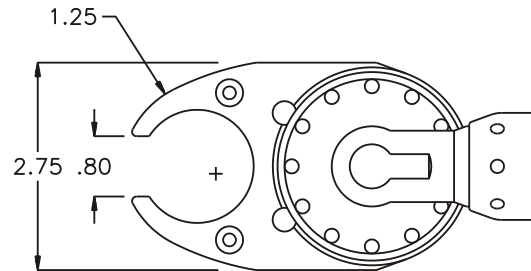

D & D PRODUCTION INC.®

ASSEMBLY NO. 442431A-00

HEAD NO. 8646

CROWFOOT ASS'Y
Rev. A
03-26-03

2500 WILLIAMS DRIVE • WATERFORD, MI • 48328

PHONE : (248) 334-2112 • FAX : (248) 334-0062

SIDE VIEW

TOP VIEW

GEAR ASSEMBLY

PARTS BLOWOUT

ITEM	DESCRIPTION	PART NO.	ITEM	DESCRIPTION	PART NO.	ITEM	DESCRIPTION	PART NO.
1	Angle Head	ETV S7-30	11	Needle Bearing	B-116			
2	Spacer	SP-6804	12	Drive Pin	TP-11620			
3	Angle Head Adapter	HA-4016-10B	13	Pawl	1106B-PS-P			
4	Gear Housing (Top)	442431A-00-H	14	Pawl Spring	RSS-0809			
5	Socket Gear	162624-1-XX	15	Gear Housing (Bottom)	442431A-00-P			
6	Thrust Race (4)	TRA-512	16	Grease Fitting	1885			
7	Idler Pin (2)	IP-6624A	17	Screw (2)	S-1012			
8	Needle Bearing (2)	B-66	18	Shoulder Bolt (4)	SB-412			
9	Idler Gear (2)	161715						
10	Drive Cam Gear	162635S-38SDC						