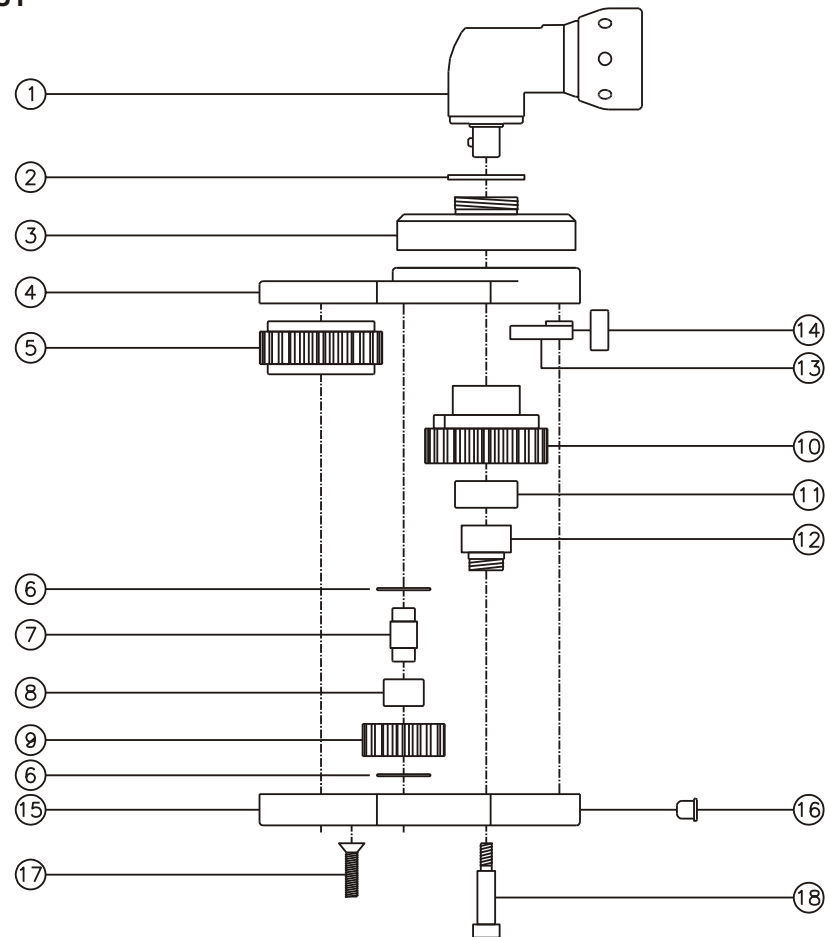

D & D PRODUCTION INC.®

ASSEMBLY NO. 442431A-00

HEAD NO. 8646

CROWFOOT ASS'Y
Rev. A
03-26-03

2500 WILLIAMS DRIVE • WATERFORD, MI • 48328

PHONE : (248) 334-2112 • FAX : (248) 334-0062

SIDE VIEW

TOP VIEW

GEAR ASSEMBLY

PARTS BLOWOUT

ITEM	DESCRIPTION	PART NO.	ITEM	DESCRIPTION	PART NO.	ITEM	DESCRIPTION	PART NO.
1	Angle Head	ETV S7-30	11	Needle Bearing	B-116			
2	Spacer	SP-6804	12	Drive Pin	TP-11620			
3	Angle Head Adapter	HA-4016-10B	13	Pawl	1106B-PS-P			
4	Gear Housing (Top)	442431A-00-H	14	Pawl Spring	RSS-0809			
5	Socket Gear	162624-1-XX	15	Gear Housing (Bottom)	442431A-00-P			
6	Thrust Race (4)	TRA-512	16	Grease Fitting	1885			
7	Idler Pin (2)	IP-6624A	17	Screw (2)	S-1012			
8	Needle Bearing (2)	B-66	18	Shoulder Bolt (4)	SB-412			
9	Idler Gear (2)	161715						
10	Drive Cam Gear	162635S-38SDC						