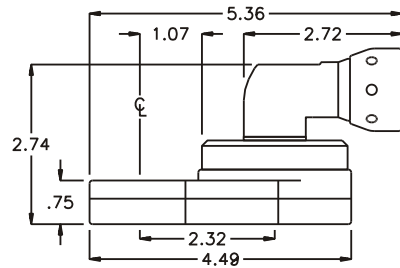

D & D PRODUCTION INC.®

ASSEMBLY NO. 442431A-00

HEAD NO. 8646

CROWFOOT ASS'Y
Rev. A
03-26-03

2500 WILLIAMS DRIVE • WATERFORD, MI • 48328

PHONE : (248) 334-2112 • FAX : (248) 334-0062

SIDE VIEW

TOP VIEW

GEAR ASSEMBLY

PARTS BLOWOUT

ITEM	DESCRIPTION	PART NO.	ITEM	DESCRIPTION	PART NO.	ITEM	DESCRIPTION	PART NO.
1	Angle Head	ETV S7-30	11	Needle Bearing	B-116			
2	Spacer	SP-6804	12	Drive Pin	TP-11620			
3	Angle Head Adapter	HA-4016-10B	13	Pawl	1106B-PS-P			
4	Gear Housing (Top)	442431A-00-H	14	Pawl Spring	RSS-0809			
5	Socket Gear	162624-1-XX	15	Gear Housing (Bottom)	442431A-00-P			
6	Thrust Race (4)	TRA-512	16	Grease Fitting	1885			
7	Idler Pin (2)	IP-6624A	17	Screw (2)	S-1012			
8	Needle Bearing (2)	B-66	18	Shoulder Bolt (4)	SB-412			
9	Idler Gear (2)	161715						
10	Drive Cam Gear	162635S-38SDC						