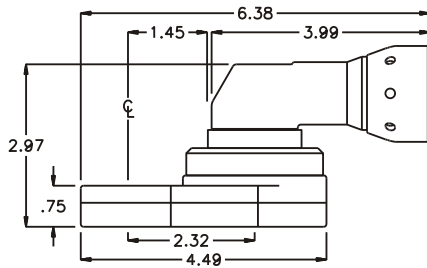

D & D PRODUCTION INC.

ASSEMBLY NO. 442431A-00

HEAD NO. 8644

CROWFOOT ASS'Y
Rev. A
08-29-02

2500 WILLIAMS DRIVE • WATERFORD, MI • 48328

PHONE : (248) 334-2112 • FAX : (248) 334-0062

SIDE VIEW

TOP VIEW

GEAR ASSEMBLY

PARTS BLOWOUT

ITEM	DESCRIPTION	PART NO.	ITEM	DESCRIPTION	PART NO.	ITEM	DESCRIPTION	PART NO.
1	Angle Head	A/C #13	11	Drive Pin	TP-11620			
2	Angle Head Adapter	HA-4016-13X	12	Pawl	1106B-PS-P			
3	Gear Housing (Top)	442431A-00-H	13	Pawl Spring	RSS-0809			
4	Socket Gear	162624-1-XX	14	Gear Housing (Bottom)	442431A-00-P			
5	Thrust Race (4)	TRA-512	15	Grease Fitting	1885			
6	Idler Pin (2)	IP-6624A	16	Screw (2)	S-1012			
7	Needle Bearing (2)	B-66	17	Shoulder Bolt (4)	SB-412			
8	Idler Gear (2)	161715						
9	Drive Cam Gear	162635S-12SDC						
10	Needle Bearing	B-116						