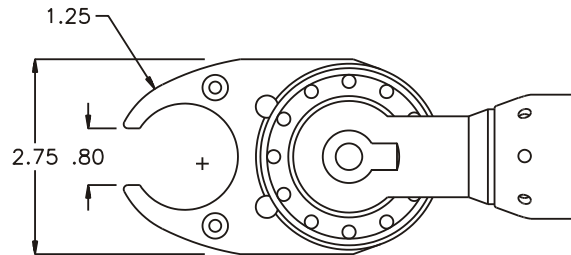

D & D PRODUCTION INC.

ASSEMBLY NO. 442431A-00

HEAD NO. 8644

CROWFOOT ASS'Y
Rev. A
08-29-02

2500 WILLIAMS DRIVE • WATERFORD, MI • 48328

PHONE : (248) 334-2112 • FAX : (248) 334-0062

SIDE VIEW

TOP VIEW

GEAR ASSEMBLY

PARTS BLOWOUT

ITEM	DESCRIPTION	PART NO.	ITEM	DESCRIPTION	PART NO.	ITEM	DESCRIPTION	PART NO.
1	Angle Head	A/C #13	11	Drive Pin	TP-11620			
2	Angle Head Adapter	HA-4016-13X	12	Pawl	1106B-PS-P			
3	Gear Housing (Top)	442431A-00-H	13	Pawl Spring	RSS-0809			
4	Socket Gear	162624-1-XX	14	Gear Housing (Bottom)	442431A-00-P			
5	Thrust Race (4)	TRA-512	15	Grease Fitting	1885			
6	Idler Pin (2)	IP-6624A	16	Screw (2)	S-1012			
7	Needle Bearing (2)	B-66	17	Shoulder Bolt (4)	SB-412			
8	Idler Gear (2)	161715						
9	Drive Cam Gear	162635S-12SDC						
10	Needle Bearing	B-116						