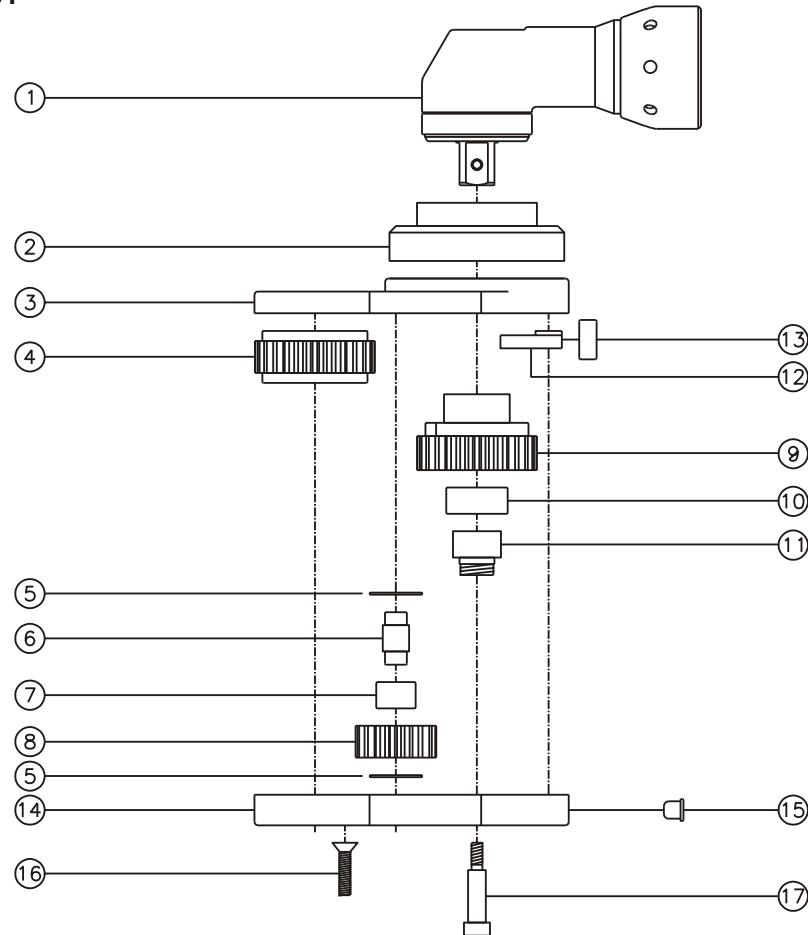

D & D PRODUCTION INC.

ASSEMBLY NO. 442431A-00

HEAD NO. 8644

CROWFOOT ASS'Y
Rev. A
08-29-02

2500 WILLIAMS DRIVE • WATERFORD, MI • 48328

PHONE : (248) 334-2112 • FAX : (248) 334-0062

SIDE VIEW

TOP VIEW

GEAR ASSEMBLY

PARTS BLOWOUT

ITEM	DESCRIPTION	PART NO.	ITEM	DESCRIPTION	PART NO.	ITEM	DESCRIPTION	PART NO.
1	Angle Head	A/C #13	11	Drive Pin	TP-11620			
2	Angle Head Adapter	HA-4016-13X	12	Pawl	1106B-PS-P			
3	Gear Housing (Top)	442431A-00-H	13	Pawl Spring	RSS-0809			
4	Socket Gear	162624-1-XX	14	Gear Housing (Bottom)	442431A-00-P			
5	Thrust Race (4)	TRA-512	15	Grease Fitting	1885			
6	Idler Pin (2)	IP-6624A	16	Screw (2)	S-1012			
7	Needle Bearing (2)	B-66	17	Shoulder Bolt (4)	SB-412			
8	Idler Gear (2)	161715						
9	Drive Cam Gear	162635S-12SDC						
10	Needle Bearing	B-116						