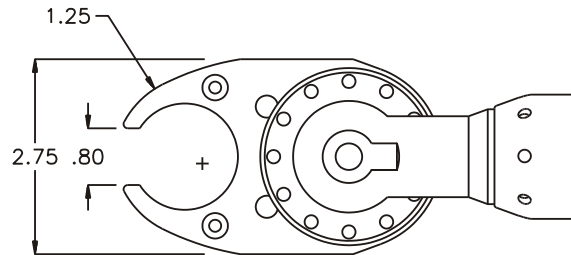

D & D PRODUCTION INC.®

ASSEMBLY NO. 442131FL90-00

HEAD NO. 8638

CROWFOOT ASS'Y
Rev. A
01-30-03

2500 WILLIAMS DRIVE • WATERFORD, MI • 48328

PHONE : (248) 334-2112 • FAX : (248) 334-0062

SIDE VIEW

TOP VIEW

GEAR ASSEMBLY

PARTS BLOWOUT

ITEM	DESCRIPTION	PART NO.	ITEM	DESCRIPTION	PART NO.	ITEM	DESCRIPTION	PART NO.
1	Angle Head	A/C #13	11	Pawl Spring	RSS-0809			
2	Angle Head Adapter	HA-4015-13	12	Gear Housing (Bottom)	442131FL90-00-P			
3	Gear Housing (Top)	442131FL90-00-H	13	Grease Fitting	1885			
4	Socket Gear	162621-1-XX	14	Screw (2)	S-1010			
5	Thrust Race (4)	TRA-512M	15	Shoulder Bolt (4)	SB-412			
6	Idler Pin (2)	IP-6521						
7	Needle Bearing (2)	B-65						
8	Idler Gear (2)	161712						
9	Drive Cam Gear	162636S-12SDC						
10	Pawl	1106B-PS-P