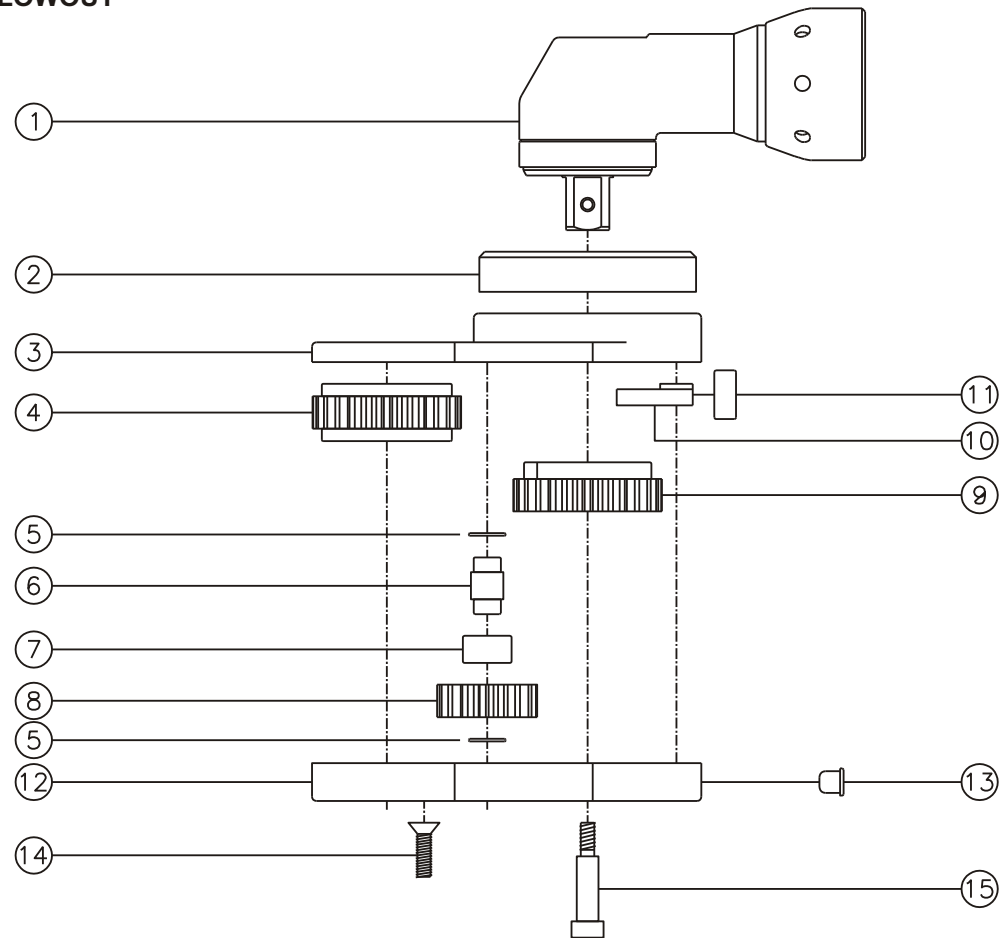

### SIDE VIEW

### TOP VIEW

### PARTS BLOWOUT

ITEM	DESCRIPTION	PART NO.	ITEM	DESCRIPTION	PART NO.	ITEM	DESCRIPTION	PART NO.
1	Angle Head	A/C #13	11	Pawl Spring	RSS-0809			
2	Angle Head Adapter	HA-4015-13	12	Gear Housing (Bottom)	442131FL90-00-P			
3	Gear Housing (Top)	442131FL90-00-H	13	Grease Fitting	1885			
4	Socket Gear	162621-1-XX	14	Screw (2)	S-1010			
5	Thrust Race (4)	TRA-512M	15	Shoulder Bolt (4)	SB-412			
6	Idler Pin (2)	IP-6521						
7	Needle Bearing (2)	B-65						
8	Idler Gear (2)	161712						
9	Drive Cam Gear	162636S-12SDC						
10	Pawl	1106B-PS-P						