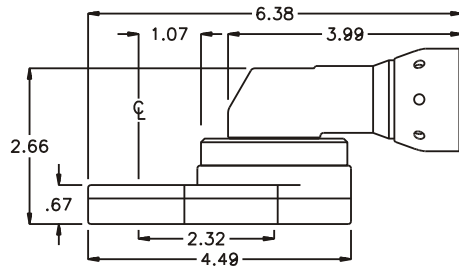

D & D PRODUCTION INC.®

ASSEMBLY NO. 442131FL90-00

HEAD NO. 8638

CROWFOOT ASS'Y
Rev. A
01-30-03

2500 WILLIAMS DRIVE • WATERFORD, MI • 48328

PHONE : (248) 334-2112 • FAX : (248) 334-0062

SIDE VIEW