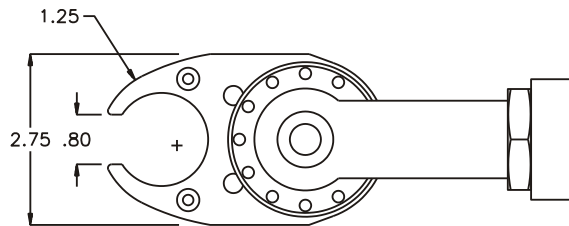

D & D PRODUCTION INC.®

ASSEMBLY NO. 442131FL90-00

HEAD NO. 8636

CROWFOOT ASS'Y
Rev. A
01-31-03

2500 WILLIAMS DRIVE • WATERFORD, MI • 48328

PHONE : (248) 334-2112 • FAX : (248) 334-0062

SIDE VIEW

TOP VIEW

GEAR ASSEMBLY

PARTS BLOWOUT

ITEM	DESCRIPTION	PART NO.	ITEM	DESCRIPTION	PART NO.	ITEM	DESCRIPTION	PART NO.
1	Angle Head	GD AH4	11	Pawl Spring	RSS-0809			
2	Angle Head Adapter	HA-4014-AH4	12	Gear Housing (Bottom)	442131FL90-00-P			
3	Gear Housing (Top)	442131FL90-00-H	13	Grease Fitting	1885			
4	Socket Gear	162621-1-XX	14	Screw (2)	S-1010			
5	Thrust Race (4)	TRA-512M	15	Shoulder Bolt (4)	SB-412			
6	Idler Pin (2)	IP-6521						
7	Needle Bearing (2)	B-65						
8	Idler Gear (2)	161712						
9	Drive Cam Gear	162628S-12SDC						
10	Pawl	1106B-PS-P						