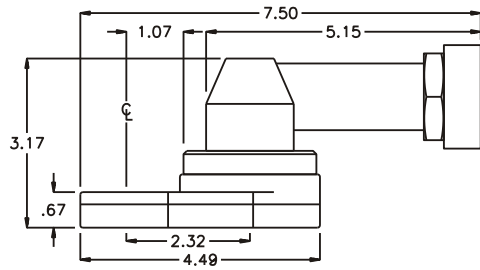

D & D PRODUCTION INC.®

ASSEMBLY NO. 442131FL90-00

HEAD NO. 8636

CROWFOOT ASS'Y
Rev. A
01-31-03

2500 WILLIAMS DRIVE • WATERFORD, MI • 48328

PHONE : (248) 334-2112 • FAX : (248) 334-0062

SIDE VIEW

TOP VIEW

GEAR ASSEMBLY

PARTS BLOWOUT

ITEM	DESCRIPTION	PART NO.	ITEM	DESCRIPTION	PART NO.	ITEM	DESCRIPTION	PART NO.
1	Angle Head	GD AH4	11	Pawl Spring	RSS-0809			
2	Angle Head Adapter	HA-4014-AH4	12	Gear Housing (Bottom)	442131FL90-00-P			
3	Gear Housing (Top)	442131FL90-00-H	13	Grease Fitting	1885			
4	Socket Gear	162621-1-XX	14	Screw (2)	S-1010			
5	Thrust Race (4)	TRA-512M	15	Shoulder Bolt (4)	SB-412			
6	Idler Pin (2)	IP-6521						
7	Needle Bearing (2)	B-65						
8	Idler Gear (2)	161712						
9	Drive Cam Gear	162628S-12SDC						
10	Pawl	1106B-PS-P						