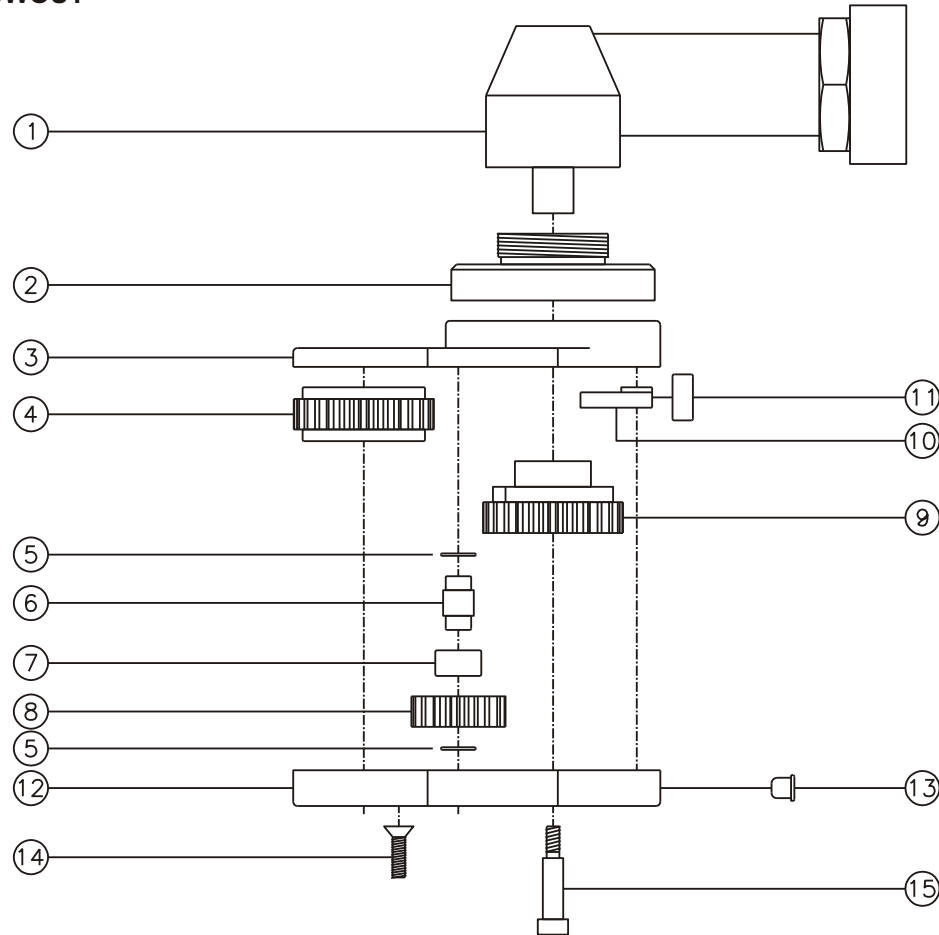

D & D PRODUCTION INC.®

ASSEMBLY NO. 442131FL90-00

HEAD NO. 8636

CROWFOOT ASS'Y
Rev. A
01-31-03

2500 WILLIAMS DRIVE • WATERFORD, MI • 48328

PHONE : (248) 334-2112 • FAX : (248) 334-0062

SIDE VIEW

TOP VIEW

GEAR ASSEMBLY

PARTS BLOWOUT

ITEM	DESCRIPTION	PART NO.	ITEM	DESCRIPTION	PART NO.	ITEM	DESCRIPTION	PART NO.
1	Angle Head	GD AH4	11	Pawl Spring	RSS-0809			
2	Angle Head Adapter	HA-4014-AH4	12	Gear Housing (Bottom)	442131FL90-00-P			
3	Gear Housing (Top)	442131FL90-00-H	13	Grease Fitting	1885			
4	Socket Gear	162621-1-XX	14	Screw (2)	S-1010			
5	Thrust Race (4)	TRA-512M	15	Shoulder Bolt (4)	SB-412			
6	Idler Pin (2)	IP-6521						
7	Needle Bearing (2)	B-65						
8	Idler Gear (2)	161712						
9	Drive Cam Gear	162628S-12SDC						
10	Pawl	1106B-PS-P						