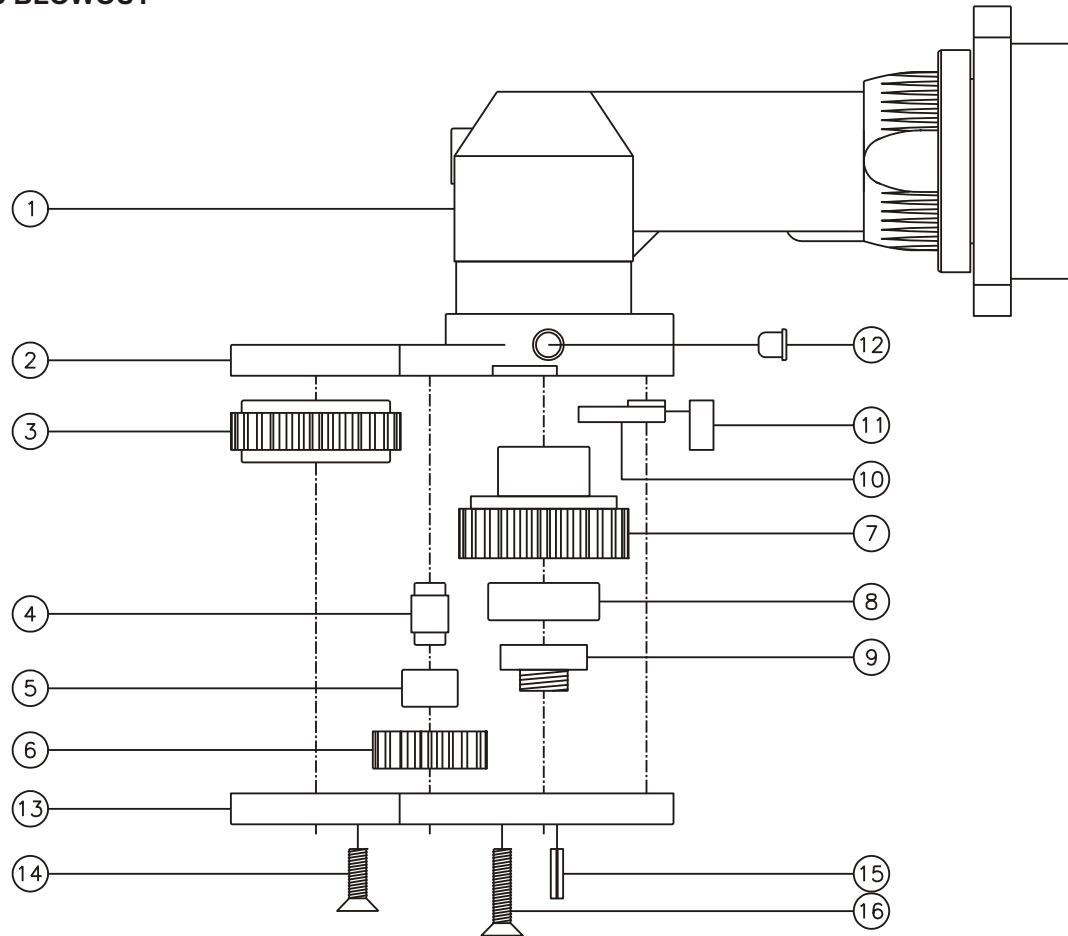

D & D PRODUCTION INC.

ASSEMBLY NO. 442031-00

HEAD NO. 8630

CROWFOOT ASS'Y
Rev. C
02-14-01

2500 WILLIAMS DRIVE • WATERFORD, MI • 48328

PHONE : (248) 334-2112 • FAX : (248) 334-0062

SIDE VIEW

TOP VIEW

GEAR ASSEMBLY

PARTS BLOWOUT

ITEM	DESCRIPTION	PART NO.	ITEM	DESCRIPTION	PART NO.	ITEM	DESCRIPTION	PART NO.
1	Angle Head	GSE 5720	11	Pawl Spring	RS-0416			
2	Gear Housing	442031-00-H	12	Grease Fitting	1885			
3	Socket Gear	162620-1-XX	13	Bottom Plate	442031-00-P			
4	Idler Pin (2)	IP-6620B	14	Screw #1 (2)	S-1010			
5	Needle Bearing (2)	B-66	15	Roll Pin (2)	RP-808			
6	Idler Gear (2)	161712	16	Screw #2 (4)	S-1014			
7	Drive Cam Gear	162636-SDC						
8	Needle Bearing	B-146						
9	Drive Cam Pin	TP-14615						
10	Pawl	1105-PS-P						