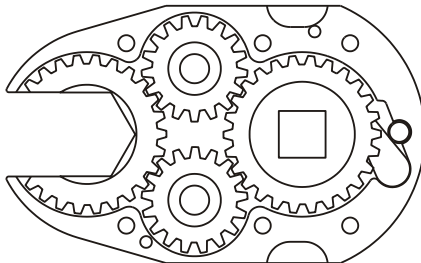

D & D PRODUCTION INC.

ASSEMBLY NO. 442031-00

HEAD NO. 8630

CROWFOOT ASS'Y
Rev. C
02-14-01

2500 WILLIAMS DRIVE • WATERFORD, MI • 48328

PHONE : (248) 334-2112 • FAX : (248) 334-0062

SIDE VIEW

TOP VIEW

GEAR ASSEMBLY

PARTS BLOWOUT

ITEM	DESCRIPTION	PART NO.	ITEM	DESCRIPTION	PART NO.	ITEM	DESCRIPTION	PART NO.
1	Angle Head	GSE 5720	11	Pawl Spring	RS-0416			
2	Gear Housing	442031-00-H	12	Grease Fitting	1885			
3	Socket Gear	162620-1-XX	13	Bottom Plate	442031-00-P			
4	Idler Pin (2)	IP-6620B	14	Screw #1 (2)	S-1010			
5	Needle Bearing (2)	B-66	15	Roll Pin (2)	RP-808			
6	Idler Gear (2)	161712	16	Screw #2 (4)	S-1014			
7	Drive Cam Gear	162636-SDC						
8	Needle Bearing	B-146						
9	Drive Cam Pin	TP-14615						
10	Pawl	1105-PS-P						