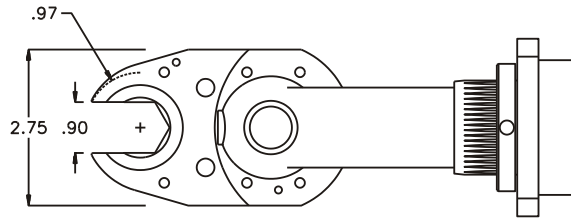

D & D PRODUCTION INC.

ASSEMBLY NO. 442031-00

HEAD NO. 8630

CROWFOOT ASS'Y
Rev. C
02-14-01

2500 WILLIAMS DRIVE • WATERFORD, MI • 48328

PHONE : (248) 334-2112 • FAX : (248) 334-0062

SIDE VIEW

TOP VIEW

GEAR ASSEMBLY

PARTS BLOWOUT

ITEM	DESCRIPTION	PART NO.	ITEM	DESCRIPTION	PART NO.	ITEM	DESCRIPTION	PART NO.
1	Angle Head	GSE 5720	11	Pawl Spring	RS-0416			
2	Gear Housing	442031-00-H	12	Grease Fitting	1885			
3	Socket Gear	162620-1-XX	13	Bottom Plate	442031-00-P			
4	Idler Pin (2)	IP-6620B	14	Screw #1 (2)	S-1010			
5	Needle Bearing (2)	B-66	15	Roll Pin (2)	RP-808			
6	Idler Gear (2)	161712	16	Screw #2 (4)	S-1014			
7	Drive Cam Gear	162636-SDC						
8	Needle Bearing	B-146						
9	Drive Cam Pin	TP-14615						
10	Pawl	1105-PS-P						