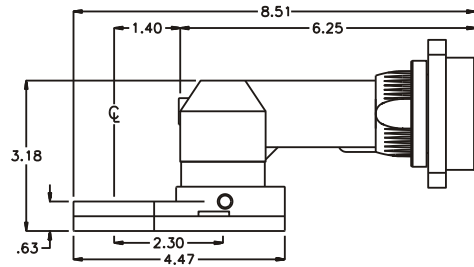

D & D PRODUCTION INC.

ASSEMBLY NO. 442031-00

HEAD NO. 8630

CROWFOOT ASS'Y
Rev. C
02-14-01

2500 WILLIAMS DRIVE • WATERFORD, MI • 48328

PHONE : (248) 334-2112 • FAX : (248) 334-0062

SIDE VIEW

TOP VIEW

GEAR ASSEMBLY

PARTS BLOWOUT

ITEM	DESCRIPTION	PART NO.	ITEM	DESCRIPTION	PART NO.	ITEM	DESCRIPTION	PART NO.
1	Angle Head	GSE 5720	11	Pawl Spring	RS-0416			
2	Gear Housing	442031-00-H	12	Grease Fitting	1885			
3	Socket Gear	162620-1-XX	13	Bottom Plate	442031-00-P			
4	Idler Pin (2)	IP-6620B	14	Screw #1 (2)	S-1010			
5	Needle Bearing (2)	B-66	15	Roll Pin (2)	RP-808			
6	Idler Gear (2)	161712	16	Screw #2 (4)	S-1014			
7	Drive Cam Gear	162636-SDC						
8	Needle Bearing	B-146						
9	Drive Cam Pin	TP-14615						
10	Pawl	1105-PS-P						