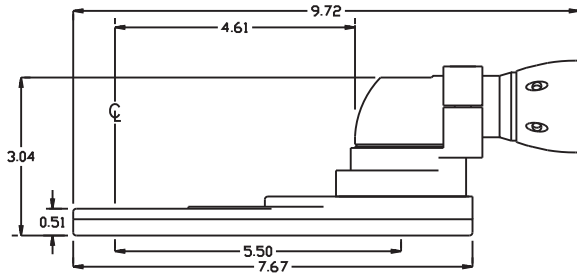

### SIDE VIEW

### PARTS BLOWOUT

ITEM	DESCRIPTION	PART NO.	ITEM	DESCRIPTION	PART NO.	ITEM	DESCRIPTION	PART NO.
1	Screw #1 (2)	S-516SH	11	Needle Bearing	B-105	21	Pawl Spring	RSS-0810
2	Yoke	FA-4019MC-ST61-13	12	Large Idler Gear	162610	22	Gear Housing (Bottom)	441531-1-P
3	Angle Head	ETV ST61-100-13	13	Cam Pin	IP-10524	23	Shoulder Bolt (4)	SB-410
4	Adapter	FA-4019MB-ST61-13	14	Needle Bearing	B-108			
5	Screw #2 (6)	S-1008	15	Cam Gear	162616-C			
6	Gear Housing (Top)	441531-1-H	16	Grease Fitting	1877			
7	Socket Gear	162615-1-XX	17	Drive Gear	162331-12SD			
8	Small Idler Pin (2)	IP-1215B	18	Needle Bearing	B-116			
9	Small Idler Gear (2)	161707	19	Drive Gear Pin	TP-11620			
10	Large Idler Pin	IP-10517	20	Pawl	1105B-RPS-P			