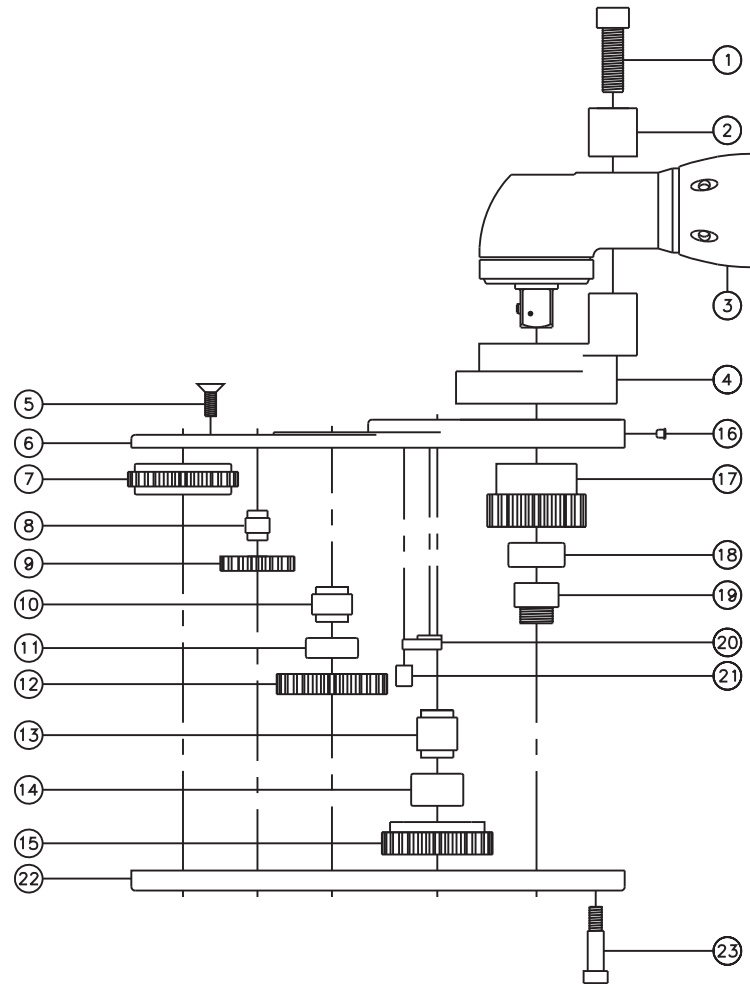

### SIDE VIEW

### TOP VIEW

### PARTS BLOWOUT

ITEM	DESCRIPTION	PART NO.	ITEM	DESCRIPTION	PART NO.	ITEM	DESCRIPTION	PART NO.
1	Screw #1 (2)	S-516SH	11	Needle Bearing	B-105	21	Pawl Spring	RSS-0810
2	Yoke	FA-4019MC-ST61-13	12	Large Idler Gear	162610	22	Gear Housing (Bottom)	441531-1-P
3	Angle Head	ETV ST61-100-13	13	Cam Pin	IP-10524	23	Shoulder Bolt (4)	SB-410
4	Adapter	FA-4019MB-ST61-13	14	Needle Bearing	B-108			
5	Screw #2 (6)	S-1008	15	Cam Gear	162616-C			
6	Gear Housing (Top)	441531-1-H	16	Grease Fitting	1877			
7	Socket Gear	162615-1-XX	17	Drive Gear	162331-12SD			
8	Small Idler Pin (2)	IP-1215B	18	Needle Bearing	B-116			
9	Small Idler Gear (2)	161707	19	Drive Gear Pin	TP-11620			
10	Large Idler Pin	IP-10517	20	Pawl	1105B-RPS-P			