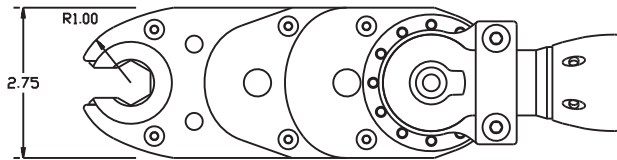

ASSEMBLY NO. 441531-1

HEAD NO. 8621

TUBENUT ASS'Y
Rev. A
06-16-10

2500 WILLIAMS DRIVE • WATERFORD, MI • 48328

PHONE : (248) 334-2112 • FAX : (248) 334-0062

SIDE VIEW

TOP VIEW

GEAR ASSEMBLY

PARTS BLOWOUT

ITEM	DESCRIPTION	PART NO.	ITEM	DESCRIPTION	PART NO.	ITEM	DESCRIPTION	PART NO.
1	Screw #1 (2)	S-516SH	11	Needle Bearing	B-105	21	Pawl Spring	RSS-0810
2	Yoke	FA-4019MC-ST61-13	12	Large Idler Gear	162610	22	Gear Housing (Bottom)	441531-1-P
3	Angle Head	ETV ST61-100-13	13	Cam Pin	IP-10524	23	Shoulder Bolt (4)	SB-410
4	Adapter	FA-4019MB-ST61-13	14	Needle Bearing	B-108			
5	Screw #2 (6)	S-1008	15	Cam Gear	162616-C			
6	Gear Housing (Top)	441531-1-H	16	Grease Fitting	1877			
7	Socket Gear	162615-1-XX	17	Drive Gear	162331-12SD			
8	Small Idler Pin (2)	IP-1215B	18	Needle Bearing	B-116			
9	Small Idler Gear (2)	161707	19	Drive Gear Pin	TP-11620			
10	Large Idler Pin	IP-10517	20	Pawl	1105B-RPS-P