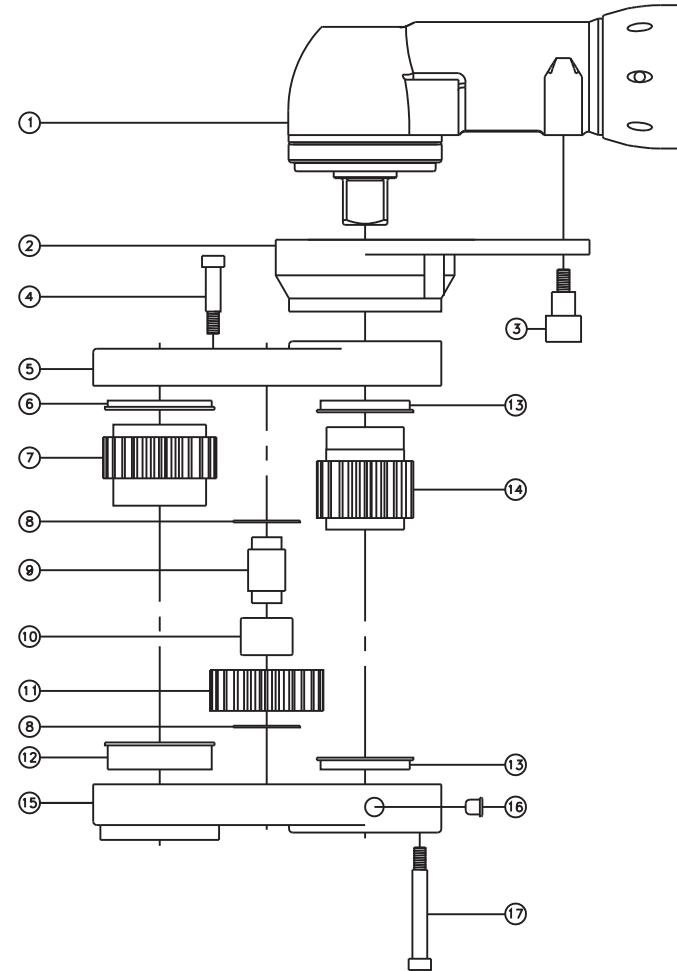

D & D PRODUCTION INC.®

ASSEMBLY NO. 414236

HEAD NO. 3758

CROWFOOT ASS'Y
Rev. A
01-19-11

2500 WILLIAMS DRIVE • WATERFORD, MI • 48328

PHONE : (248) 334-2112 • FAX : (248) 334-0062

SIDE VIEW

TOP VIEW

GEAR ASSEMBLY

PARTS BLOWOUT

ITEM	DESCRIPTION	PART NO.	ITEM	DESCRIPTION	PART NO.	ITEM	DESCRIPTION	PART NO.
1	Motor	ETV ST101-370-20	11	Idler Gear	142528			
2	Angle Head Adapter	FA-4119-ST101	12	Bushing #2	A-10029			
3	Screw #1 (4)	S-10M14SB-A	13	Bushing #3 (2)	A-8413			
4	Screw #2 (2)	SB-412	14	Drive Gear	142149-34SD			
5	Gear Housing (Top)	413636-H	15	Gear Housing (Bottom)	414236-P			
6	Bushing #1	A-10013B	16	Grease Fitting	1885			
7	Socket Gear	142542-XX	17	Screw #3 (4)	SB-424			
8	Thrust Washer (2)	TRB-1018						
9	Idler Pin	IP-101242						
10	Needle Bearing	BH-1012						