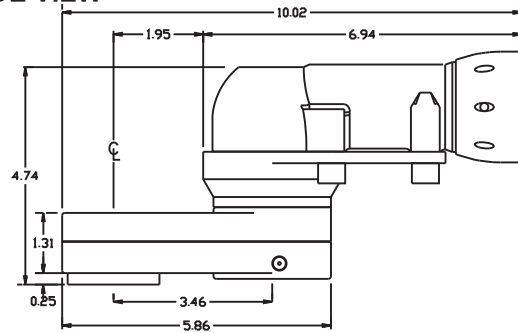

D & D PRODUCTION INC.®

ASSEMBLY NO. 414236

HEAD NO. 3758

CROWFOOT ASS'Y
Rev. A
01-19-11

2500 WILLIAMS DRIVE • WATERFORD, MI • 48328

PHONE : (248) 334-2112 • FAX : (248) 334-0062

SIDE VIEW

TOP VIEW

GEAR ASSEMBLY

PARTS BLOWOUT

ITEM	DESCRIPTION	PART NO.	ITEM	DESCRIPTION	PART NO.	ITEM	DESCRIPTION	PART NO.
1	Motor	ETV ST101-370-20	11	Idler Gear	142528			
2	Angle Head Adapter	FA-4119-ST101	12	Bushing #2	A-10029			
3	Screw #1 (4)	S-10M14SB-A	13	Bushing #3 (2)	A-8413			
4	Screw #2 (2)	SB-412	14	Drive Gear	142149-34SD			
5	Gear Housing (Top)	413636-H	15	Gear Housing (Bottom)	414236-P			
6	Bushing #1	A-10013B	16	Grease Fitting	1885			
7	Socket Gear	142542-XX	17	Screw #3 (4)	SB-424			
8	Thrust Washer (2)	TRB-1018						
9	Idler Pin	IP-101242						
10	Needle Bearing	BH-1012						