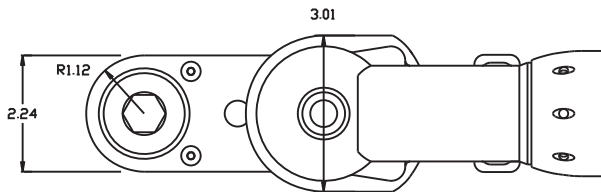

GEAR ASSEMBLY

PARTS BLOWOUT

ITEM	DESCRIPTION	PART NO.	ITEM	DESCRIPTION	PART NO.	ITEM	DESCRIPTION	PART NO.
1	Motor	ETV ST101-370-20	11	Idler Gear	142528			
2	Angle Head Adapter	FA-4119-ST101	12	Bushing #2	A-10029			
3	Screw #1 (4)	S-10M14SB-A	13	Bushing #3 (2)	A-8413			
4	Screw #2 (2)	SB-412	14	Drive Gear	142149-34SD			
5	Gear Housing (Top)	413636-H	15	Gear Housing (Bottom)	414236-P			
6	Bushing #1	A-10013B	16	Grease Fitting	1885			
7	Socket Gear	142542-XX	17	Screw #3 (4)	SB-424			
8	Thrust Washer (2)	TRB-1018						
9	Idler Pin	IP-101242						
10	Needle Bearing	BH-1012						