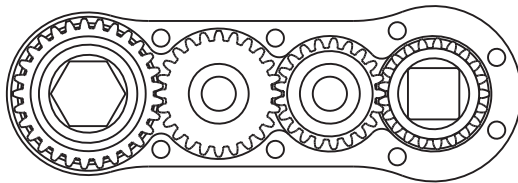

## HEAD NO. 3853

CROWFOOT ASS'Y  
Rev. B  
06-04-09

2500 WILLIAMS DRIVE • WATERFORD, MI • 48328

PHONE : (248) 334-2112 • FAX : (248) 334-0062

### SIDE VIEW

### PARTS BLOWOUT

ITEM	DESCRIPTION	PART NO.	ITEM	DESCRIPTION	PART NO.	ITEM	DESCRIPTION	PART NO.
1	Motor	67EA235AL6	11	Large Idler Pin	IP-101244B			
2	Adapter	HA-4118-AL6	12	Needle Bearing #2	BH-1012			
3	Screw #1 (4)	SB-408	13	Large Idler Gear	142131			
4	Gear Housing (Top)	413638-2-H	14	Bushing #2 (2)	A-8413			
5	Bushing #1 (2)	A-10813	15	Drive Gear	142143-34SD			
6	Socket Gear	142936-30-E8	16	Gear Housing (Bottom)	413638-2-P			
7	Thrust Washer (4)	TRA-1018	17	Grease Fitting	1885			
8	Small Idler Pin	IP-101036	18	Screw #2 (4)	SB-420			
9	Needle Bearing #1	BH-1010						
10	Small Idler Gear	142422						