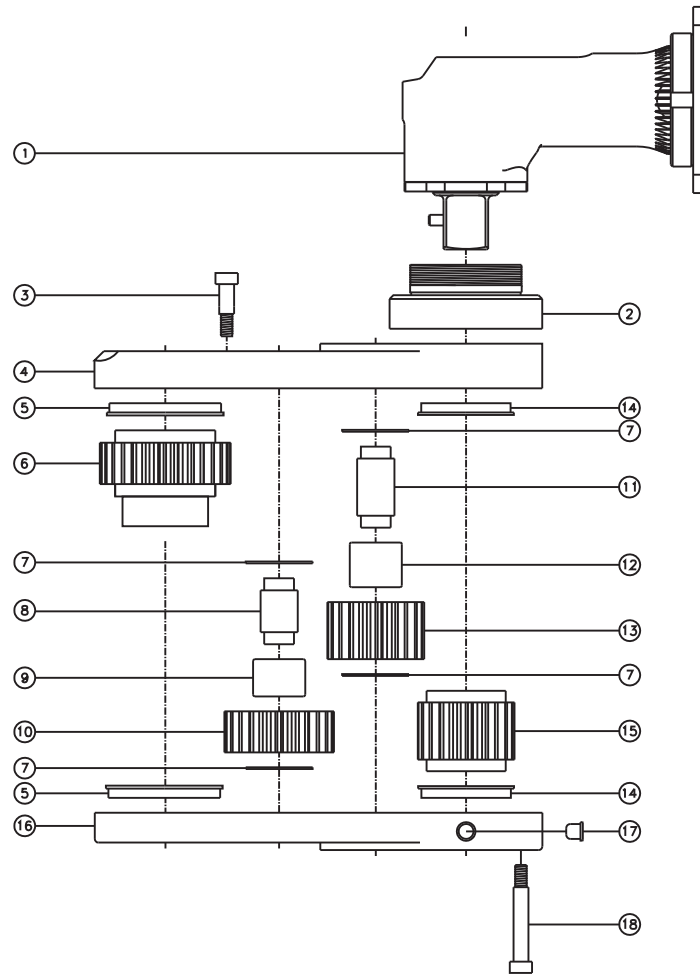

### SIDE VIEW

### TOP VIEW

### PARTS BLOWOUT

ITEM	DESCRIPTION	PART NO.	ITEM	DESCRIPTION	PART NO.	ITEM	DESCRIPTION	PART NO.
1	Motor	67EA235AL6	11	Large Idler Pin	IP-101244B			
2	Adapter	HA-4118-AL6	12	Needle Bearing #2	BH-1012			
3	Screw #1 (4)	SB-408	13	Large Idler Gear	142131			
4	Gear Housing (Top)	413638-2-H	14	Bushing #2 (2)	A-8413			
5	Bushing #1 (2)	A-10813	15	Drive Gear	142143-34SD			
6	Socket Gear	142936-30-E8	16	Gear Housing (Bottom)	413638-2-P			
7	Thrust Washer (4)	TRA-1018	17	Grease Fitting	1885			
8	Small Idler Pin	IP-101036	18	Screw #2 (4)	SB-420			
9	Needle Bearing #1	BH-1010						
10	Small Idler Gear	142422						