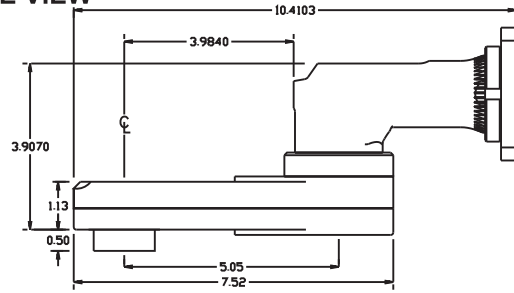

D & D PRODUCTION INC.®

ASSEMBLY NO. 413638-2

HEAD NO. 3853

CROWFOOT ASS'Y
Rev. B
06-04-09

2500 WILLIAMS DRIVE • WATERFORD, MI • 48328

PHONE : (248) 334-2112 • FAX : (248) 334-0062

SIDE VIEW

TOP VIEW