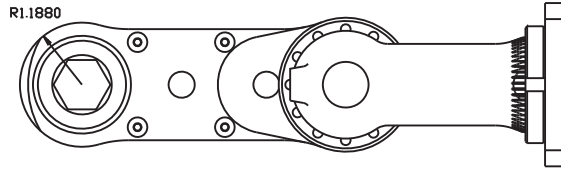

D & D PRODUCTION INC.®

ASSEMBLY NO. 413638-2

HEAD NO. 3853

CROWFOOT ASS'Y
Rev. B
06-04-09

2500 WILLIAMS DRIVE • WATERFORD, MI • 48328

PHONE : (248) 334-2112 • FAX : (248) 334-0062

SIDE VIEW

TOP VIEW

GEAR ASSEMBLY

PARTS BLOWOUT

ITEM	DESCRIPTION	PART NO.	ITEM	DESCRIPTION	PART NO.	ITEM	DESCRIPTION	PART NO.
1	Motor	67EA235AL6	11	Large Idler Pin	IP-101244B			
2	Adapter	HA-4118-AL6	12	Needle Bearing #2	BH-1012			
3	Screw #1 (4)	SB-408	13	Large Idler Gear	142131			
4	Gear Housing (Top)	413638-2-H	14	Bushing #2 (2)	A-8413			
5	Bushing #1 (2)	A-10813	15	Drive Gear	142143-34SD			
6	Socket Gear	142936-30-E8	16	Gear Housing (Bottom)	413638-2-P			
7	Thrust Washer (4)	TRA-1018	17	Grease Fitting	1885			
8	Small Idler Pin	IP-101036	18	Screw #2 (4)	SB-420			
9	Needle Bearing #1	BH-1010						
10	Small Idler Gear	142422