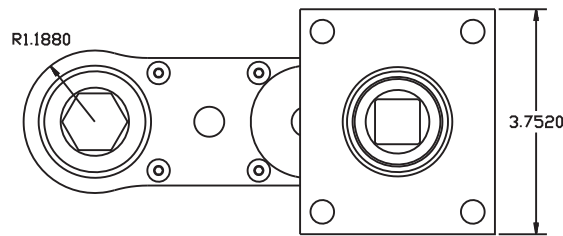

D & D PRODUCTION INC.®

ASSEMBLY NO. 413638-2

HEAD NO. 3851

CROWFOOT ASS'Y
Rev. A
06-04-09

2500 WILLIAMS DRIVE • WATERFORD, MI • 48328

PHONE : (248) 334-2112 • FAX : (248) 334-0062

SIDE VIEW

TOP VIEW

GEAR ASSEMBLY

PARTS BLOWOUT

ITEM	DESCRIPTION	PART NO.	ITEM	DESCRIPTION	PART NO.	ITEM	DESCRIPTION	PART NO.
1	Adapter	HA-4141-D6	11	Large Idler Pin	IP-101244B			
2	Lock Nut	LN-294812	12	Needle Bearing #2	BH-1012			
3	Screw #1 (4)	SB-408	13	Large Idler Gear	142131			
4	Gear Housing (Top)	413638-2-H	14	Bushing #2 (2)	A-8413			
5	Bushing #1 (2)	A-10813	15	Drive Gear	142143-34SD			
6	Socket Gear	142936-30GR-E15	16	Gear Housing (Bottom)	413638-2-P			
7	Thrust Washer (4)	TRA-1018	17	Grease Fitting	1885			
8	Small Idler Pin	IP-101036	18	Screw #2 (4)	SB-420			
9	Needle Bearing #1	BH-1010						
10	Small Idler Gear	142422