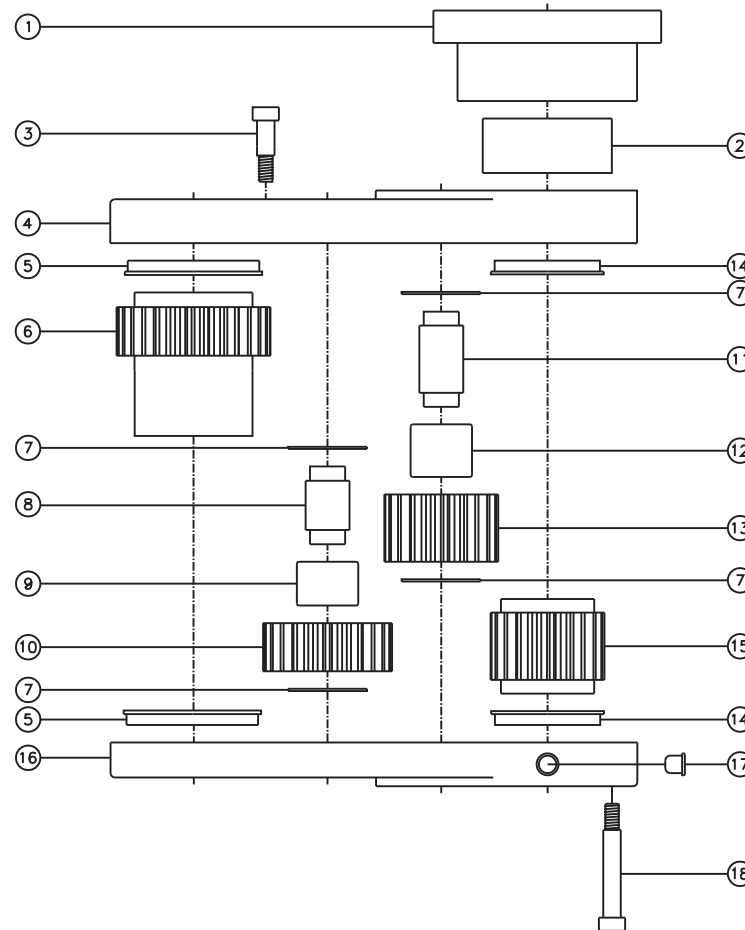

### SIDE VIEW

### TOP VIEW

### GEAR ASSEMBLY

### PARTS BLOWOUT

ITEM	DESCRIPTION	PART NO.	ITEM	DESCRIPTION	PART NO.	ITEM	DESCRIPTION	PART NO.
1	Adapter	HA-4141-D6	11	Large Idler Pin	IP-101244B			
2	Lock Nut	LN-294812	12	Needle Bearing #2	BH-1012			
3	Screw #1 (4)	SB-408	13	Large Idler Gear	142131			
4	Gear Housing (Top)	413638-2-H	14	Bushing #2 (2)	A-8413			
5	Bushing #1 (2)	A-10813	15	Drive Gear	142143-34SD			
6	Socket Gear	142936-30GR-E15	16	Gear Housing (Bottom)	413638-2-P			
7	Thrust Washer (4)	TRA-1018	17	Grease Fitting	1885			
8	Small Idler Pin	IP-101036	18	Screw #2 (4)	SB-420			
9	Needle Bearing #1	BH-1010						
10	Small Idler Gear	142422						