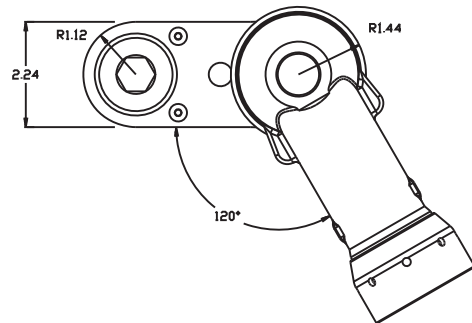

GEAR ASSEMBLY

PARTS BLOWOUT

ITEM	DESCRIPTION	PART NO.	ITEM	DESCRIPTION	PART NO.	ITEM	DESCRIPTION	PART NO.
1	Motor	ETV S9-270-20CTADS	11	Bushing #2	A-10029			
2	Angle Head Adapter	WA-4637	12	Bushing #3 (2)	A-8413			
3	Screw (6)	SB-408	13	Drive Gear	142143-34SD			
4	Gear Housing (Top)	413636M-H	14	Gear Housing (Bottom)	413636M-P			
5	Bushing #1	A-10013B	15	Grease Fitting	1885			
6	Socket Gear	142536-XX						
7	Thrust Washer (2)	TRA-1018						
8	Idler Pin	IP-101036						
9	Needle Bearing	BH-1010						
10	Idler Gear	142522						