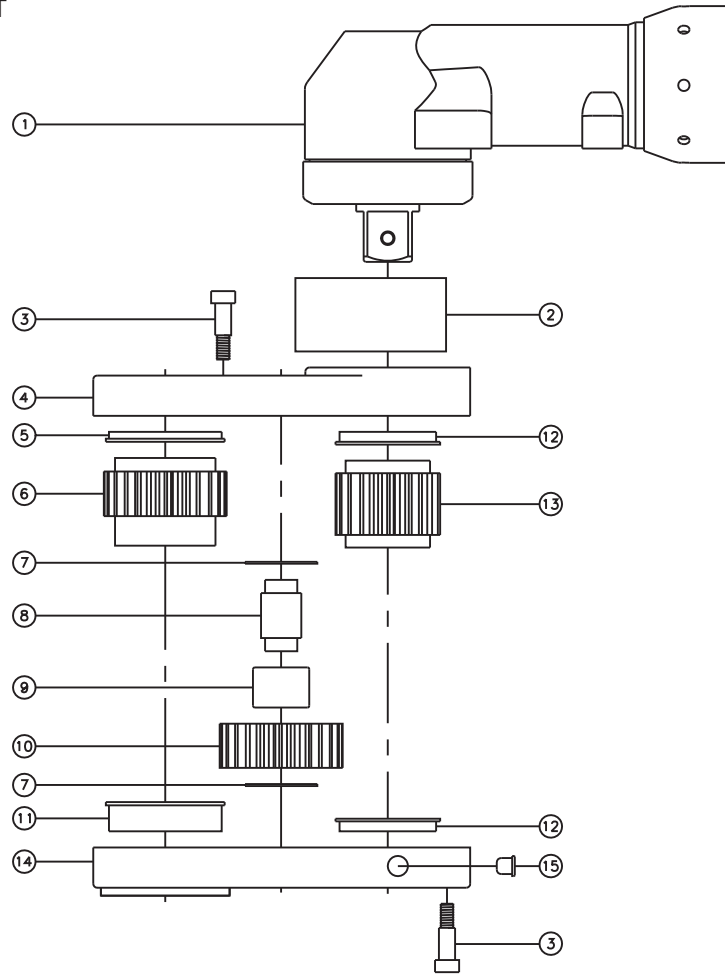

D & D PRODUCTION INC.®

ASSEMBLY NO. 413636M

HEAD NO. 3753L

CROWFOOT ASS'Y
Rev. A
01-19-11

2500 WILLIAMS DRIVE • WATERFORD, MI • 48328

PHONE : (248) 334-2112 • FAX : (248) 334-0062

SIDE VIEW

TOP VIEW

GEAR ASSEMBLY

PARTS BLOWOUT

ITEM	DESCRIPTION	PART NO.	ITEM	DESCRIPTION	PART NO.	ITEM	DESCRIPTION	PART NO.
1	Motor	ETV S9-270-20CTADS	11	Bushing #2	A-10029			
2	Angle Head Adapter	WA-4637	12	Bushing #3 (2)	A-8413			
3	Screw (6)	SB-408	13	Drive Gear	142143-34SD			
4	Gear Housing (Top)	413636M-H	14	Gear Housing (Bottom)	413636M-P			
5	Bushing #1	A-10013B	15	Grease Fitting	1885			
6	Socket Gear	142536-XX						
7	Thrust Washer (2)	TRA-1018						
8	Idler Pin	IP-101036						
9	Needle Bearing	BH-1010						
10	Idler Gear	142522						