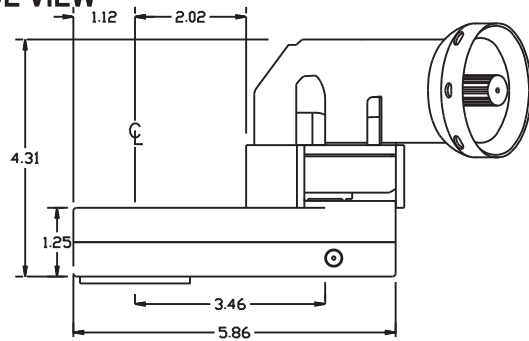

D & D PRODUCTION INC.®

ASSEMBLY NO. 413636M

HEAD NO. 3753L

CROWFOOT ASS'Y
Rev. A
01-19-11

2500 WILLIAMS DRIVE • WATERFORD, MI • 48328

PHONE : (248) 334-2112 • FAX : (248) 334-0062

SIDE VIEW

TOP VIEW

GEAR ASSEMBLY

PARTS BLOWOUT

ITEM	DESCRIPTION	PART NO.	ITEM	DESCRIPTION	PART NO.	ITEM	DESCRIPTION	PART NO.
1	Motor	ETV S9-270-20CTADS	11	Bushing #2	A-10029			
2	Angle Head Adapter	WA-4637	12	Bushing #3 (2)	A-8413			
3	Screw (6)	SB-408	13	Drive Gear	142143-34SD			
4	Gear Housing (Top)	413636M-H	14	Gear Housing (Bottom)	413636M-P			
5	Bushing #1	A-10013B	15	Grease Fitting	1885			
6	Socket Gear	142536-XX						
7	Thrust Washer (2)	TRA-1018						
8	Idler Pin	IP-101036						
9	Needle Bearing	BH-1010						
10	Idler Gear	142522						