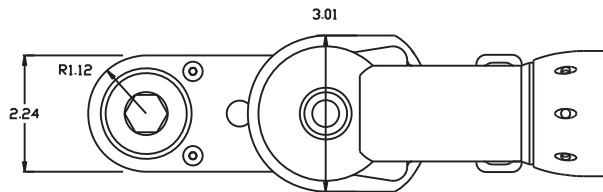

GEAR ASSEMBLY

PARTS BLOWOUT

ITEM	DESCRIPTION	PART NO.	ITEM	DESCRIPTION	PART NO.	ITEM	DESCRIPTION	PART NO.
1	Motor	ETV ST101-270-20	11	Idler Gear	142522			
2	Angle Head Adapter	FA-4119-ST101	12	Bushing #2	A-10029			
3	Screw #1 (4)	S-10M14SB-A	13	Bushing #3 (2)	A-8413			
4	Screw #2 (2)	SB-408	14	Drive Gear	142155-34SD			
5	Gear Housing (Top)	413636-H	15	Gear Housing (Bottom)	413636-P			
6	Bushing #1	A-10013B	16	Grease Fitting	1885			
7	Socket Gear	142536-XX	17	Screw #3 (4)	SB-420			
8	Thrust Washer (2)	TRA-1018						
9	Idler Pin	IP-101036						
10	Needle Bearing	BH-1010						