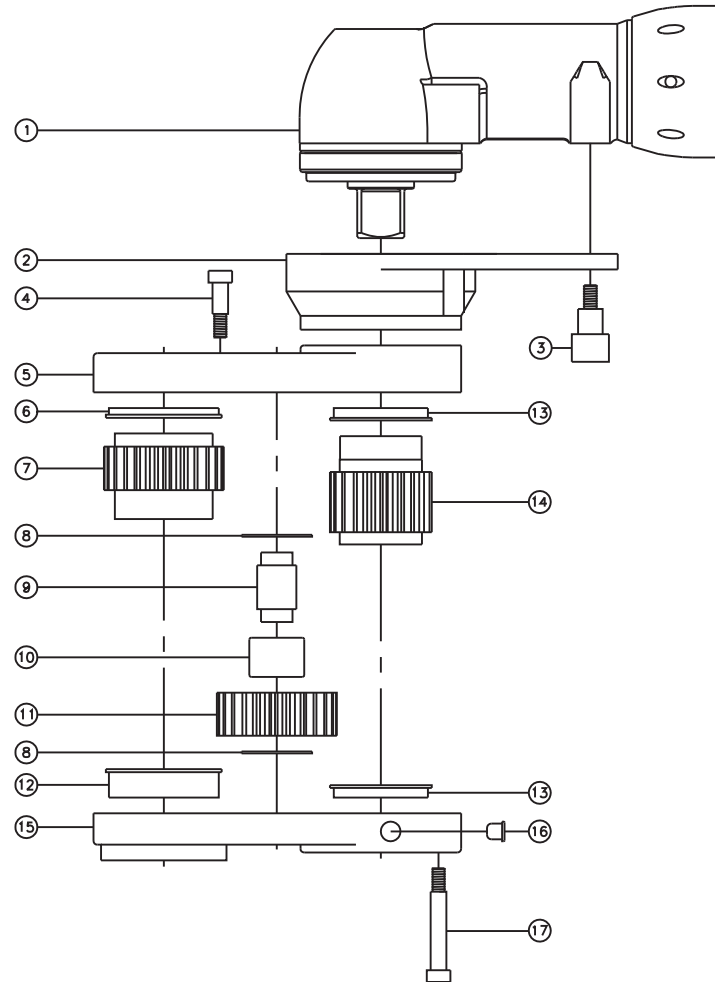

D & D PRODUCTION INC.®

ASSEMBLY NO. 413636

HEAD NO. 3752

CROWFOOT ASS'Y
Rev. A
01-19-11

2500 WILLIAMS DRIVE • WATERFORD, MI • 48328

PHONE : (248) 334-2112 • FAX : (248) 334-0062

SIDE VIEW

TOP VIEW

GEAR ASSEMBLY

PARTS BLOWOUT

ITEM	DESCRIPTION	PART NO.	ITEM	DESCRIPTION	PART NO.	ITEM	DESCRIPTION	PART NO.
1	Motor	ETV ST101-270-20	11	Idler Gear	142522			
2	Angle Head Adapter	FA-4119-ST101	12	Bushing #2	A-10029			
3	Screw #1 (4)	S-10M14SB-A	13	Bushing #3 (2)	A-8413			
4	Screw #2 (2)	SB-408	14	Drive Gear	142155-34SD			
5	Gear Housing (Top)	413636-H	15	Gear Housing (Bottom)	413636-P			
6	Bushing #1	A-10013B	16	Grease Fitting	1885			
7	Socket Gear	142536-XX	17	Screw #3 (4)	SB-420			
8	Thrust Washer (2)	TRA-1018						
9	Idler Pin	IP-101036						
10	Needle Bearing	BH-1010						