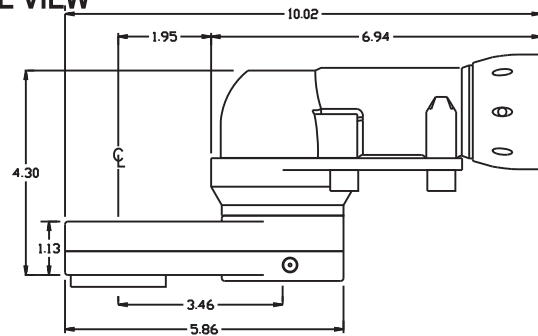

D & D PRODUCTION INC.®

ASSEMBLY NO. 413636

HEAD NO. 3752

CROWFOOT ASS'Y
Rev. A
01-19-11

2500 WILLIAMS DRIVE • WATERFORD, MI • 48328

PHONE : (248) 334-2112 • FAX : (248) 334-0062

SIDE VIEW

TOP VIEW

GEAR ASSEMBLY

PARTS BLOWOUT

ITEM	DESCRIPTION	PART NO.	ITEM	DESCRIPTION	PART NO.	ITEM	DESCRIPTION	PART NO.
1	Motor	ETV ST101-270-20	11	Idler Gear	142522			
2	Angle Head Adapter	FA-4119-ST101	12	Bushing #2	A-10029			
3	Screw #1 (4)	S-10M14SB-A	13	Bushing #3 (2)	A-8413			
4	Screw #2 (2)	SB-408	14	Drive Gear	142155-34SD			
5	Gear Housing (Top)	413636-H	15	Gear Housing (Bottom)	413636-P			
6	Bushing #1	A-10013B	16	Grease Fitting	1885			
7	Socket Gear	142536-XX	17	Screw #3 (4)	SB-420			
8	Thrust Washer (2)	TRA-1018						
9	Idler Pin	IP-101036						
10	Needle Bearing	BH-1010						