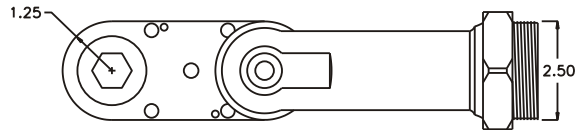

GEAR ASSEMBLY

PARTS BLOWOUT

ITEM	DESCRIPTION	PART NO.	ITEM	DESCRIPTION	PART NO.	ITEM	DESCRIPTION	PART NO.
1	Angle Head	A/C 46	11	Drive Gear	142426-SD			
2	Gear Housing	403840-H	12	Thrust Bearing	NTA-1625			
3	Socket Gear	142838-XX	13	Thrust Race	TRA-1625			
4	Thrust Race (2)	TRA-1828	14	Roll Pin (2)	RP-816			
5	Idler Gear	142825						
6	Idler Pin	IP-181238						
7	Needle Bearing	B-1812						
8	Bottom Plate	403840-P						
9	Screw (4)	S-816						
10	Grease Fitting (2)	1885						