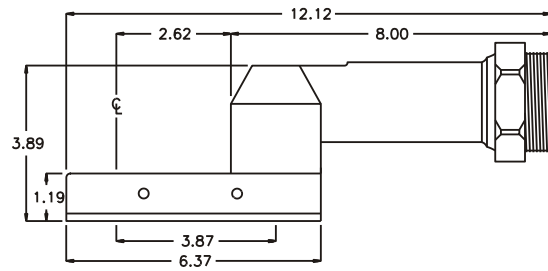

D & D PRODUCTION INC.

ASSEMBLY NO. 403840

HEAD NO. 3750

CROWFOOT ASS'Y
Rev. C
10-18-99

2500 WILLIAMS DRIVE • WATERFORD, MI • 48328

PHONE : (248) 334-2112 • FAX : (248) 334-0062

SIDE VIEW

TOP VIEW

GEAR ASSEMBLY

PARTS BLOWOUT

ITEM	DESCRIPTION	PART NO.	ITEM	DESCRIPTION	PART NO.	ITEM	DESCRIPTION	PART NO.
1	Angle Head	A/C 46	11	Drive Gear	142426-SD			
2	Gear Housing	403840-H	12	Thrust Bearing	NTA-1625			
3	Socket Gear	142838-XX	13	Thrust Race	TRA-1625			
4	Thrust Race (2)	TRA-1828	14	Roll Pin (2)	RP-816			
5	Idler Gear	142825						
6	Idler Pin	IP-181238						
7	Needle Bearing	B-1812						
8	Bottom Plate	403840-P						
9	Screw (4)	S-816						
10	Grease Fitting (2)	1885						