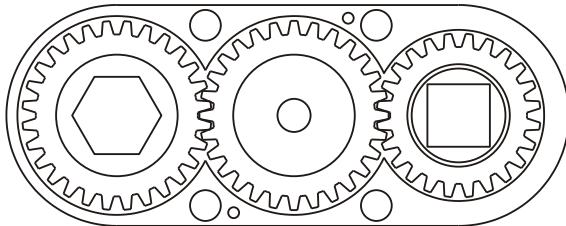

D & D PRODUCTION INC.

ASSEMBLY NO. 403840

HEAD NO. 3750

CROWFOOT ASS'Y
Rev. C
10-18-99

2500 WILLIAMS DRIVE • WATERFORD, MI • 48328

PHONE : (248) 334-2112 • FAX : (248) 334-0062

SIDE VIEW

TOP VIEW

GEAR ASSEMBLY

PARTS BLOWOUT

ITEM	DESCRIPTION	PART NO.	ITEM	DESCRIPTION	PART NO.	ITEM	DESCRIPTION	PART NO.
1	Angle Head	A/C 46	11	Drive Gear	142426-SD			
2	Gear Housing	403840-H	12	Thrust Bearing	NTA-1625			
3	Socket Gear	142838-XX	13	Thrust Race	TRA-1625			
4	Thrust Race (2)	TRA-1828	14	Roll Pin (2)	RP-816			
5	Idler Gear	142825						
6	Idler Pin	IP-181238						
7	Needle Bearing	B-1812						
8	Bottom Plate	403840-P						
9	Screw (4)	S-816						
10	Grease Fitting (2)	1885						