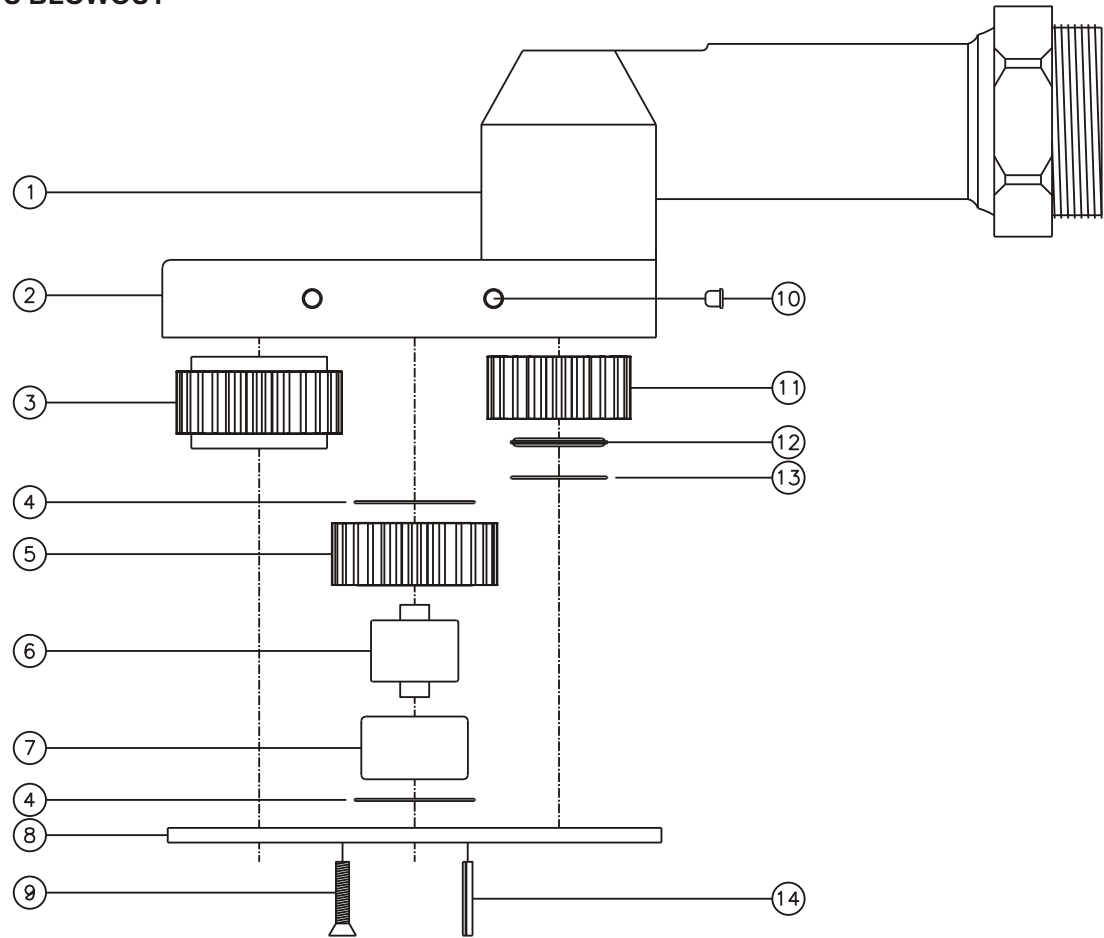

D & D PRODUCTION INC.

ASSEMBLY NO. 403840

HEAD NO. 3750

CROWFOOT ASS'Y
Rev. C
10-18-99

2500 WILLIAMS DRIVE • WATERFORD, MI • 48328

PHONE : (248) 334-2112 • FAX : (248) 334-0062

SIDE VIEW

TOP VIEW

GEAR ASSEMBLY

PARTS BLOWOUT

ITEM	DESCRIPTION	PART NO.	ITEM	DESCRIPTION	PART NO.	ITEM	DESCRIPTION	PART NO.
1	Angle Head	A/C 46	11	Drive Gear	142426-SD			
2	Gear Housing	403840-H	12	Thrust Bearing	NTA-1625			
3	Socket Gear	142838-XX	13	Thrust Race	TRA-1625			
4	Thrust Race (2)	TRA-1828	14	Roll Pin (2)	RP-816			
5	Idler Gear	142825						
6	Idler Pin	IP-181238						
7	Needle Bearing	B-1812						
8	Bottom Plate	403840-P						
9	Screw (4)	S-816						
10	Grease Fitting (2)	1885						