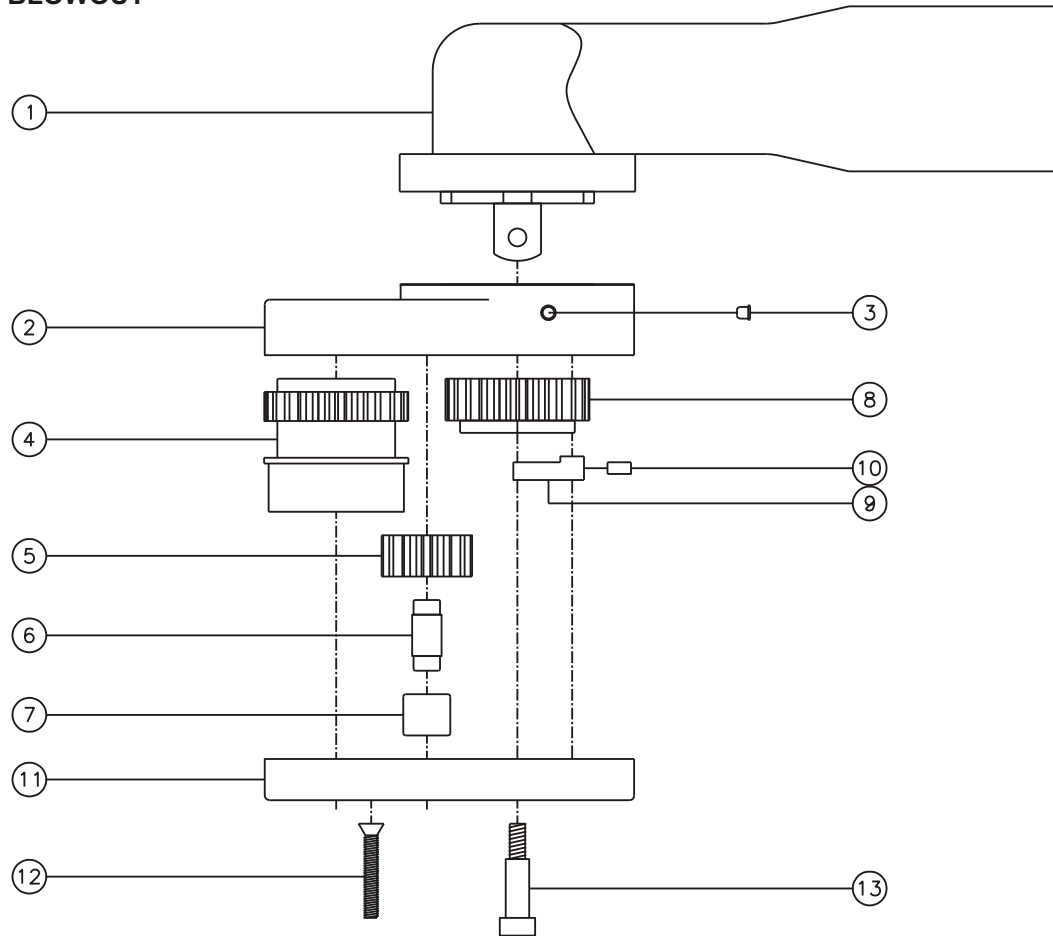

D & D PRODUCTION INC.

ASSEMBLY NO. 403327AM-00

HEAD NO. 8610

CROWFOOT ASS'Y
Rev. A
09-15-00

2500 WILLIAMS DRIVE • WATERFORD, MI • 48328

PHONE : (248) 334-2112 • FAX : (248) 334-0062

SIDE VIEW

TOP VIEW

GEAR ASSEMBLY

PARTS BLOWOUT

ITEM	DESCRIPTION	PART NO.	ITEM	DESCRIPTION	PART NO.	ITEM	DESCRIPTION	PART NO.
1	Angle Head	GSE 66 (75-90 Nm)	11	Gear Housing (Bottom)	403327AM-00-P			
2	Gear Housing (Top)	403327AM-00-H	12	Screw (2)	S-816			
3	Grease Fitting	1877	13	Shoulder Bolt (4)	SB-416			
4	Socket Gear	162333-1-XX						
5	Idler Gear (2)	161414						
6	Idler Pin (2)	IP-5724						
7	Needle Bearing (2)	B-57						
8	Drive Cam Gear	162318-RC						
9	Pawl	1004-PS-P						
10	Pawl Spring	RSS-0804						