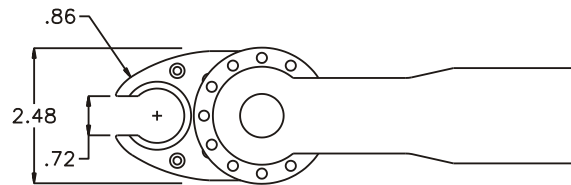

D & D PRODUCTION INC.

ASSEMBLY NO. 403327AM-00

HEAD NO. 8610

CROWFOOT ASS'Y
Rev. A
09-15-00

2500 WILLIAMS DRIVE • WATERFORD, MI • 48328

PHONE : (248) 334-2112 • FAX : (248) 334-0062

SIDE VIEW

TOP VIEW

GEAR ASSEMBLY

PARTS BLOWOUT

ITEM	DESCRIPTION	PART NO.	ITEM	DESCRIPTION	PART NO.	ITEM	DESCRIPTION	PART NO.
1	Angle Head	GSE 66 (75-90 Nm)	11	Gear Housing (Bottom)	403327AM-00-P			
2	Gear Housing (Top)	403327AM-00-H	12	Screw (2)	S-816			
3	Grease Fitting	1877	13	Shoulder Bolt (4)	SB-416			
4	Socket Gear	162333-1-XX						
5	Idler Gear (2)	161414						
6	Idler Pin (2)	IP-5724						
7	Needle Bearing (2)	B-57						
8	Drive Cam Gear	162318-RC						
9	Pawl	1004-PS-P						
10	Pawl Spring	RSS-0804						