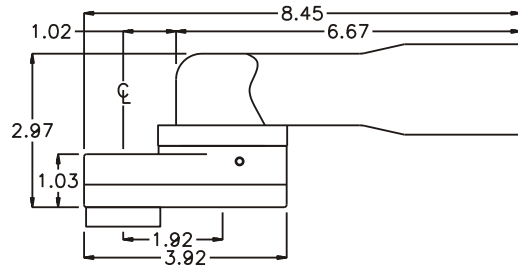

D & D PRODUCTION INC.

ASSEMBLY NO. 403327AM-00

HEAD NO. 8610

CROWFOOT ASS'Y
Rev. A
09-15-00

2500 WILLIAMS DRIVE • WATERFORD, MI • 48328

PHONE : (248) 334-2112 • FAX : (248) 334-0062

SIDE VIEW

TOP VIEW

GEAR ASSEMBLY

PARTS BLOWOUT

ITEM	DESCRIPTION	PART NO.	ITEM	DESCRIPTION	PART NO.	ITEM	DESCRIPTION	PART NO.
1	Angle Head	GSE 66 (75-90 Nm)	11	Gear Housing (Bottom)	403327AM-00-P			
2	Gear Housing (Top)	403327AM-00-H	12	Screw (2)	S-816			
3	Grease Fitting	1877	13	Shoulder Bolt (4)	SB-416			
4	Socket Gear	162333-1-XX						
5	Idler Gear (2)	161414						
6	Idler Pin (2)	IP-5724						
7	Needle Bearing (2)	B-57						
8	Drive Cam Gear	162318-RC						
9	Pawl	1004-PS-P						
10	Pawl Spring	RSS-0804						